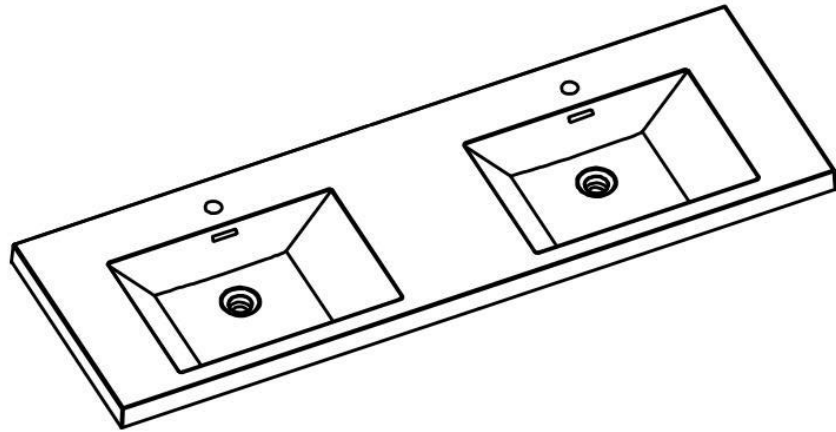

MOB 72" DOUBLE SINK WALL MOUNTED BATHROOM VANITY- SKU#MOB72D

Description:

- Marine Veneer Wood Construction Console (Water and Moisture Resistant)
- Integrated European Soft-Closing hardware
- Reinforced Acrylic Composite Sink with Rectangular Chrome Overflow
- Countertop Pre-drilled for a Single Hole Faucet

Vanity Base

WWW.MORENOBATH.COM

Dimensions	Width	Depth	Height
inches	70.50"	19.50"	20.50"

MOB72DSINK

SECTION A-A

Dimensions	Width	Depth	Height
inches	70.75"	19.75"	2.00"