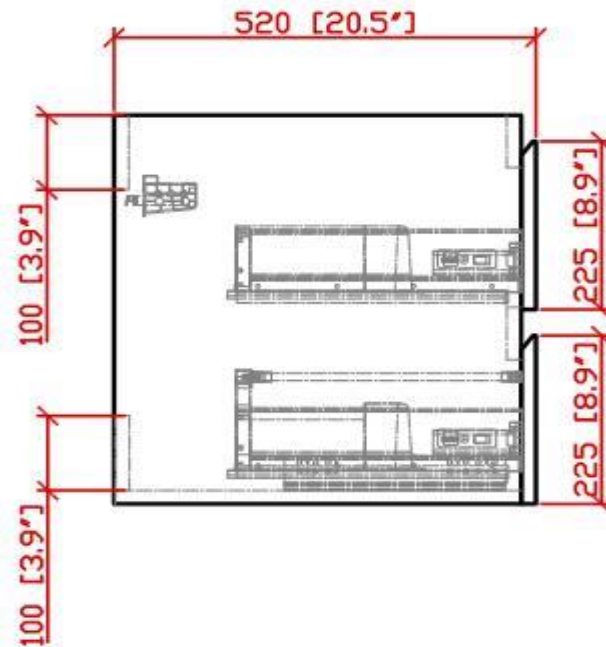

MOB 72" DOUBLE SINK WALL MOUNTED BATHROOM VANITY- SKU#MOB72D

Description:

- Marine Veneer Wood Construction Console (Water and Moisture Resistant)
- Integrated European Soft-Closing hardware
- Reinforced Acrylic Composite Sink with Rectangular Chrome Overflow
- Countertop Pre-drilled for a Single Hole Faucet

Vanity Base

WWW.MORENOBATH.COM

Dimensions	Width	Depth	Height
inches	70.50"	19.50"	20.50"

MOB72DSINK

SECTION A-A

Dimensions	Width	Depth	Height
inches	70.75"	19.75"	2.00"