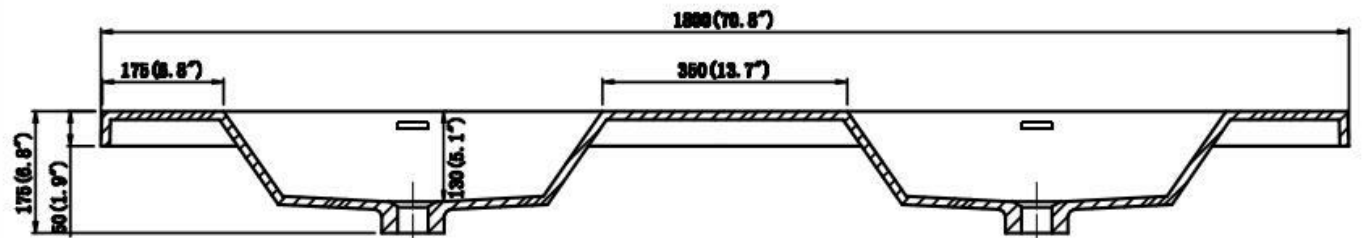

MOB 72" DOUBLE SINK WALL MOUNTED BATHROOM VANITY- SKU#MOB72D

Description:

- Marine Veneer Wood Construction Console (Water and Moisture Resistant)
- Integrated European Soft-Closing hardware
- Reinforced Acrylic Composite Sink with Rectangular Chrome Overflow
- Countertop Pre-drilled for a Single Hole Faucet

Vanity Base

WWW.MORENOBATH.COM

Dimensions	Width	Depth	Height
inches	70.50"	19.50"	20.50"

MOB72DSINK

SECTION A-A

Dimensions	Width	Depth	Height
inches	70.75"	19.75"	2.00"