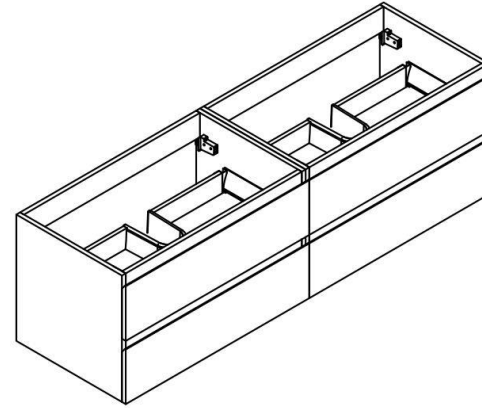

MOB 72" DOUBLE SINK WALL MOUNTED BATHROOM VANITY- SKU#MOB72D

Description:

- Marine Veneer Wood Construction Console (Water and Moisture Resistant)
- Integrated European Soft-Closing hardware
- Reinforced Acrylic Composite Sink with Rectangular Chrome Overflow
- Countertop Pre-drilled for a Single Hole Faucet

Vanity Base

WWW.MORENOBATH.COM

Dimensions	Width	Depth	Height
inches	70.50"	19.50"	20.50"

MOB72DSINK

SECTION A-A

Dimensions	Width	Depth	Height
inches	70.75"	19.75"	2.00"