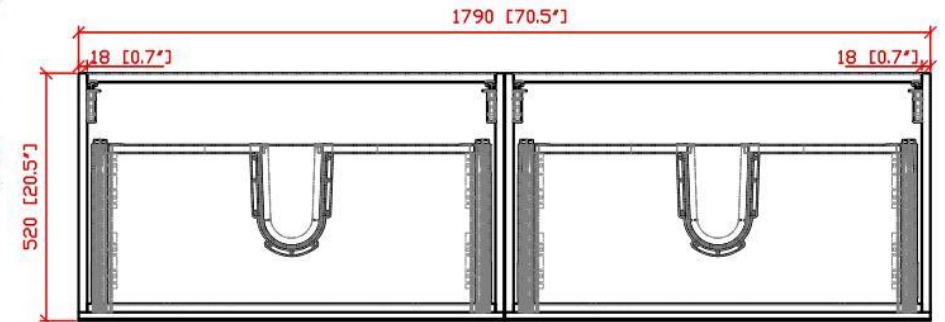

MOB 72" DOUBLE SINK WALL MOUNTED BATHROOM VANITY- SKU#MOB72D

Description:

- Marine Veneer Wood Construction Console (Water and Moisture Resistant)
- Integrated European Soft-Closing hardware
- Reinforced Acrylic Composite Sink with Rectangular Chrome Overflow
- Countertop Pre-drilled for a Single Hole Faucet

Vanity Base

WWW.MORENOBATH.COM

Dimensions	Width	Depth	Height
inches	70.50"	19.50"	20.50"

MOB72DSINK

SECTION A-A

Dimensions	Width	Depth	Height
inches	70.75"	19.75"	2.00"