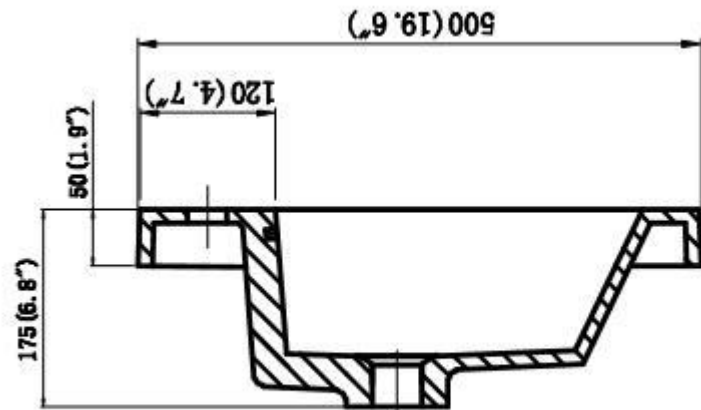

MOB 72" DOUBLE SINK WALL MOUNTED BATHROOM VANITY- SKU#MOB72D

Description:

- Marine Veneer Wood Construction Console (Water and Moisture Resistant)
- Integrated European Soft-Closing hardware
- Reinforced Acrylic Composite Sink with Rectangular Chrome Overflow
- Countertop Pre-drilled for a Single Hole Faucet

Vanity Base

WWW.MORENOBATH.COM

Dimensions	Width	Depth	Height
inches	70.50"	19.50"	20.50"

MOB72DSINK

SECTION A-A

Dimensions	Width	Depth	Height
inches	70.75"	19.75"	2.00"