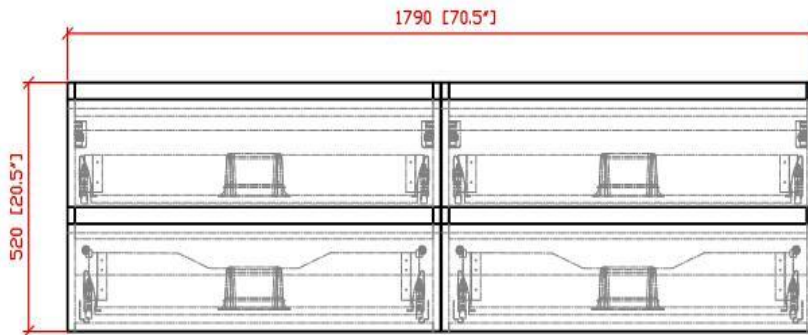

MOB 72" DOUBLE SINK WALL MOUNTED BATHROOM VANITY- SKU#MOB72D

Description:

- Marine Veneer Wood Construction Console (Water and Moisture Resistant)
- Integrated European Soft-Closing hardware
- Reinforced Acrylic Composite Sink with Rectangular Chrome Overflow
- Countertop Pre-drilled for a Single Hole Faucet

Vanity Base

WWW.MORENOBATH.COM

Dimensions	Width	Depth	Height
inches	70.50"	19.50"	20.50"

MOB72DSINK

SECTION A-A

Dimensions	Width	Depth	Height
inches	70.75"	19.75"	2.00"