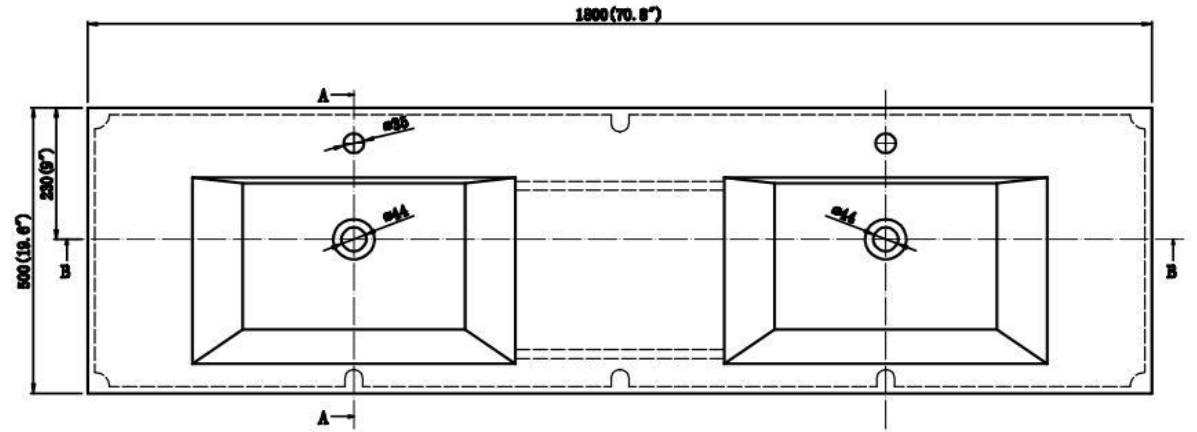

MOB 72" DOUBLE SINK WALL MOUNTED BATHROOM VANITY- SKU#MOB72D

Description:

- Marine Veneer Wood Construction Console (Water and Moisture Resistant)
- Integrated European Soft-Closing hardware
- Reinforced Acrylic Composite Sink with Rectangular Chrome Overflow
- Countertop Pre-drilled for a Single Hole Faucet

Vanity Base

WWW.MORENOBATH.COM

Dimensions	Width	Depth	Height
inches	70.50"	19.50"	20.50"

MOB72DSINK

SECTION A-A

Dimensions	Width	Depth	Height
inches	70.75"	19.75"	2.00"