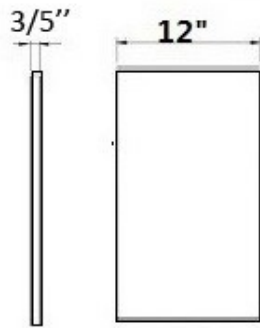

# BOSCONI VANITIES

MIRROR

SIDE CABINET TOP

TOP

SINK

VANITY

SIDE CABINET