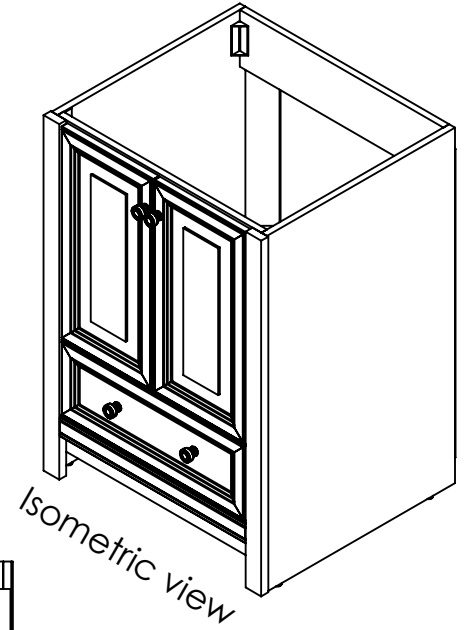

Top view

[24.06]
611

Front view

[34.02]
864

[21.65]
550

Side view

[34.02]
864

Back view

Isometric view

Bottom view

DWR	AEP	10/21/19
REV	ING	10/21/19
APR	R&D	10/21/19

PROJECT:		Shark tank 24in
ITEM:	-	REV A
NAME:		Brinkhill 24in
MATERIAL:	German beech 4/4 Particle board	