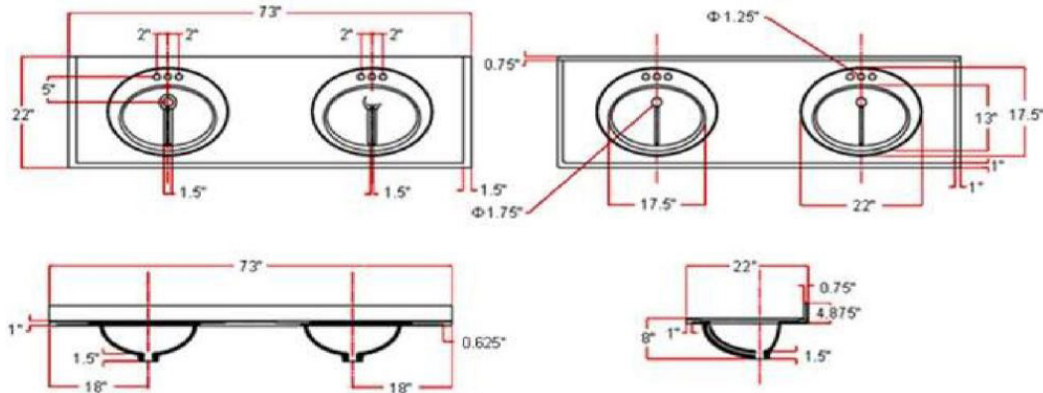

Double Bowl Cultured Marble Vanity Top 73" Solid White

SPECIFICATIONS

MATERIAL:	Cultured Marble
TOOLS NEEDED FOR INSTALLATION:	100% silicone
ASSEMBLED DIMENSIONS:	11.74" H x 73" L x 22" D
ASSEMBLED WEIGHT:	86 lbs.
FAUCET TYPE:	Lav Single Handle
NUMBER OF MOUNTING HOLES:	3
BOWL MATERIAL:	Cultured Marble
BACK SPLASH INCLUDED:	Yes
COLOR:	Golden Sand
NUMBER OF BOWLS:	2
BOWL DIMENSIONS:	5.63" H x 12.4" W x 18.7" D
BOWL SHAPE:	Oval
SINK THICKNESS:	0.98"
MOUNTING TYPE:	Integrated
OVERFLOW HOLE:	Yes