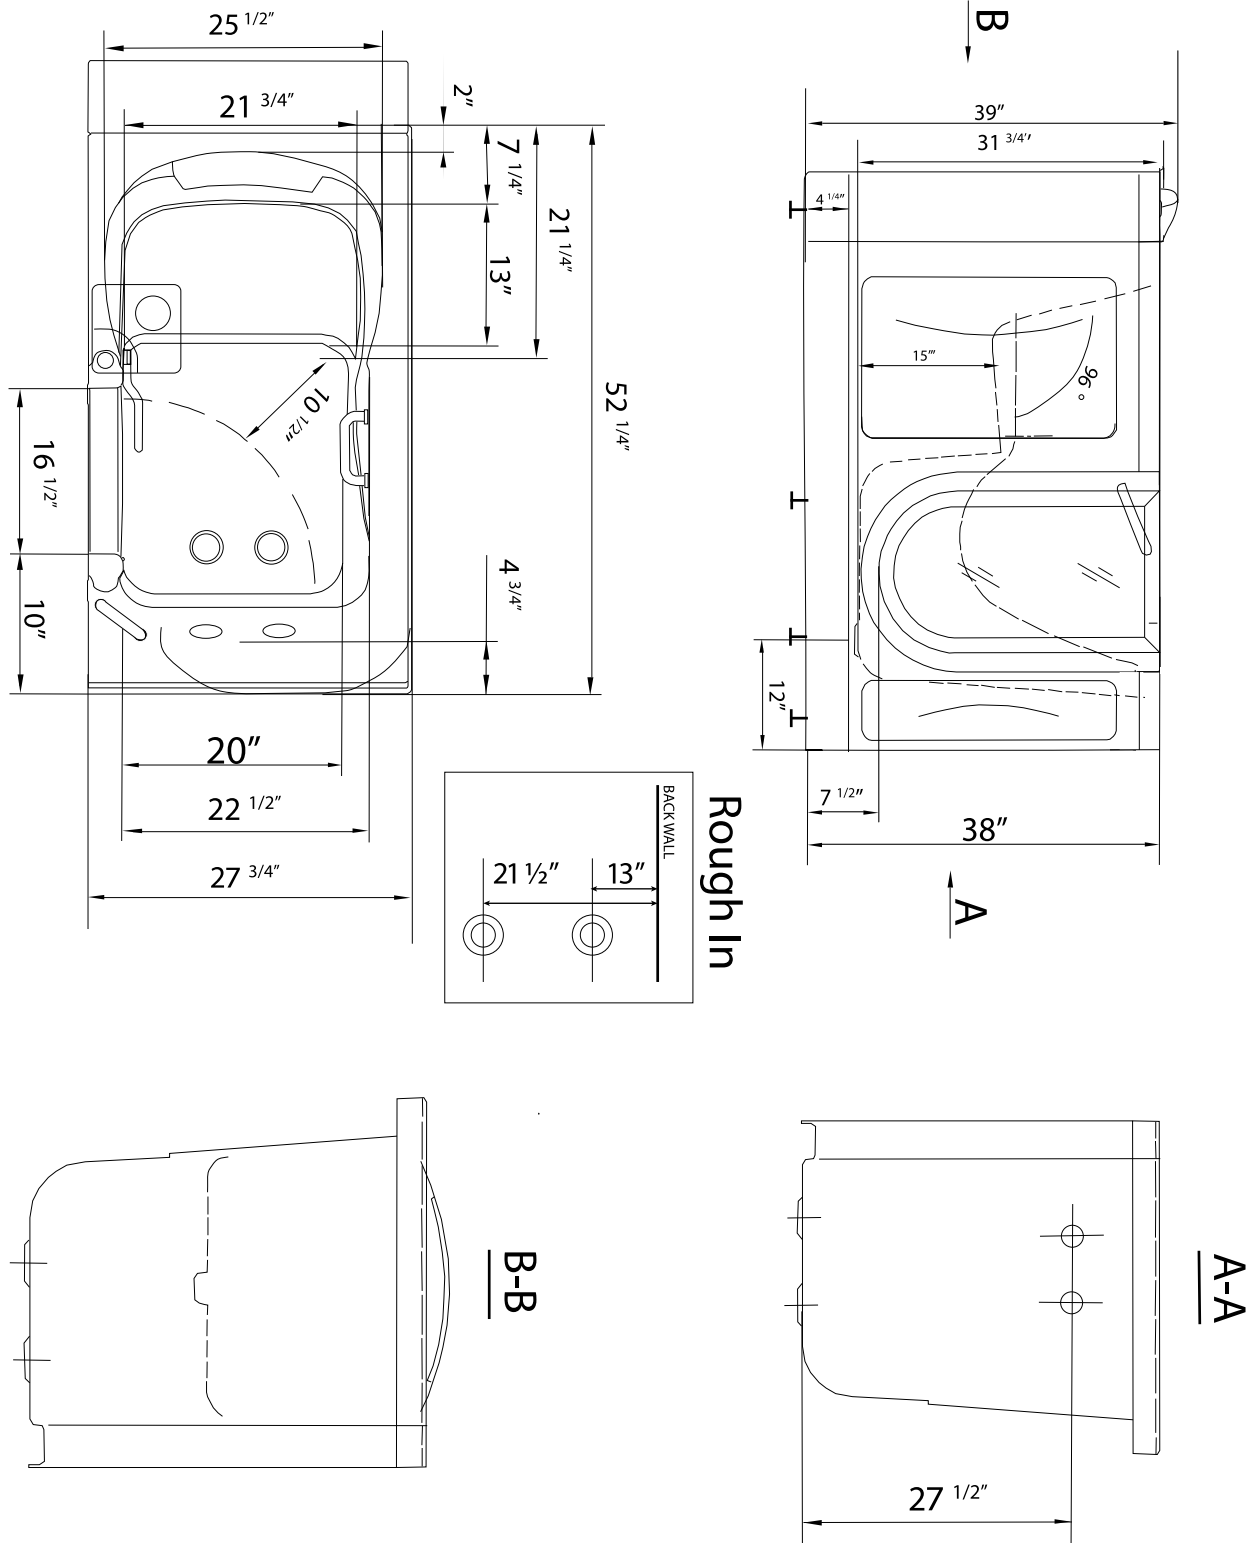

Petite Hydro+MicroBubble Walk in Bathtub

HM3167 Left Hand Door

HM3168 Right Hand Door

Specifications

Actual Size: 27.5" W x 52.25" L x 38" H

Shipping Size: 30" W x 55" L x 42" H

Shipping Weight: 320 lbs.

Net Weight: 210 lbs.

Water Capacity:

80 gal. US (unoccupied)

45-65 gal. US (occupied)

Options

- Left or Right Hand Door/Drain

Included Features

Tub Shell – Acrylic Tub Shell:

- High quality cast acrylic
- Excellent color uniformity
- High gloss white finish
- Fiberglass reinforced

Plumbing

- Two (2) x 2" floor drains with 2 overflows and 2 stainless steel cable operated openers with extension handles
- Drainage time +/- 80 seconds to overflow at ideal plumbing condition*
- Two (2) PVC 2" drain elbows with 2" opening

Petite Hydro+MicroBubble Walk in Bathtub

Panel On

Panel Off

Lowered Threshold

Baseboard On
(not supplied)

Petite Hydro+MicroBubble Walk in Bathtub

*Right hand door and drain shown

Disclaimer: