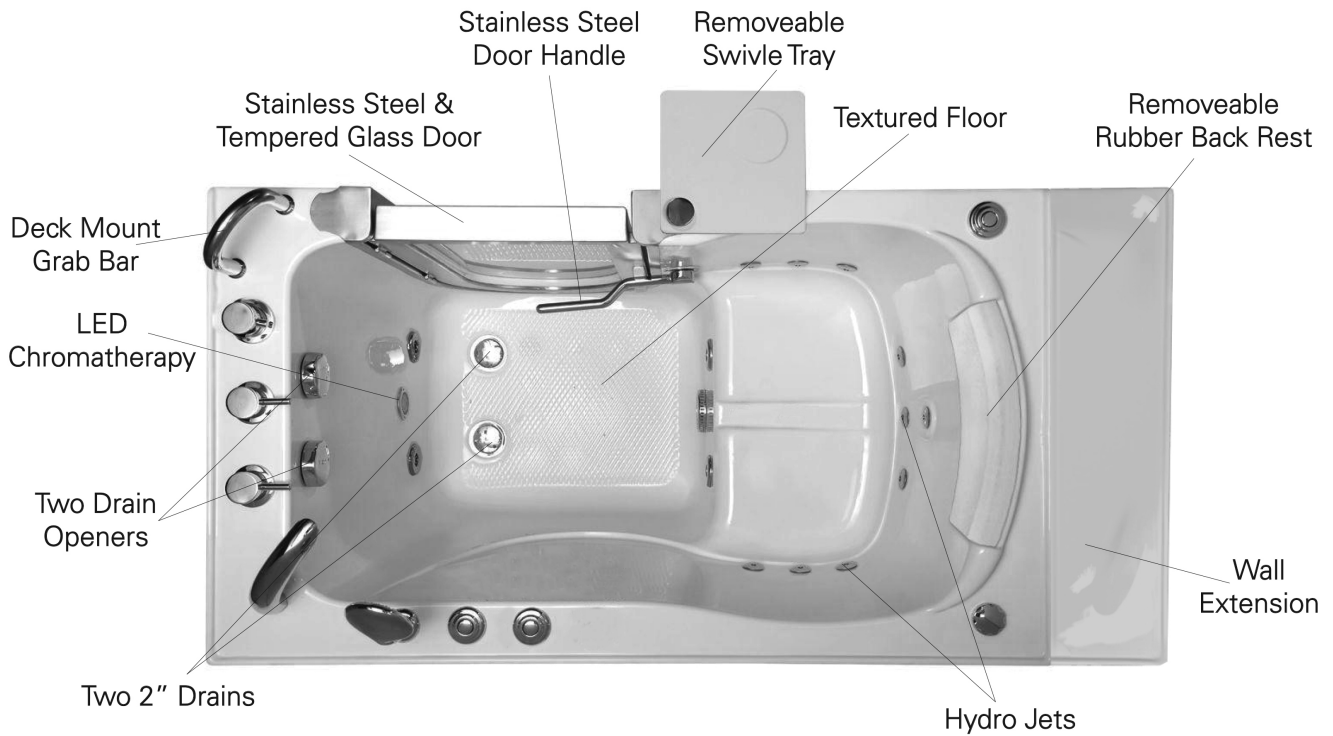

1. Stainless Steel Frame
2. Low threshold step in 8" with the option to lower to 5"
3. Seat Width: 19.75"
4. Eight (8) adjustable heavy duty leveling legs
5. Stainless steel and tempered glass door, door frame and door seal gasket
6. Removable door for easy cleaning
7. Deck mount safety grab bar
8. Removable rubber back support (white)
9. Unique removable swivel tray (Patented)
10. MicroBubble Therapy System
 - 1HP Pump (10 amp)
 - Pressure Vessel
 - Air Switch
 - Agitator Valve
11. Two (2) front, one (1) toe kick and one (1) side removable access panels
12. Wall extension kit to fit in standard 60" opening

13. Five-piece thermostatic faucet set

- Thermostatic control valve
 - Two (2) 2-way diverters with extension handles
 - Pull out, hand held, chrome plated shower with 5 ft. retractable stainless steel braided hose
14. Hydro Massage System (1HP) (900 W)
- Four (4) adjustable and ten (10) fixed hydro jets
 - Air flow regulator for adjustable hydro massage
 - ON/OFF control
 - In-line water heater (5.5 amp) (660W)

Plumbing

- Two (2) x 2" floor drains with 2 overflows and 2 stainless steel cable operated openers with extension handles
- Drainage time +/- 80 seconds to overflow at ideal plumbing condition*
- Two (2) PVC 2" drain elbows with 2" opening

Petite Hydro+MicroBubble Walk in Bathtub

Panel On

Panel Off

Lowered Threshold

Baseboard On
(not supplied)

Petite Hydro+MicroBubble Walk in Bathtub

*Right hand door and drain shown

Disclaimer: