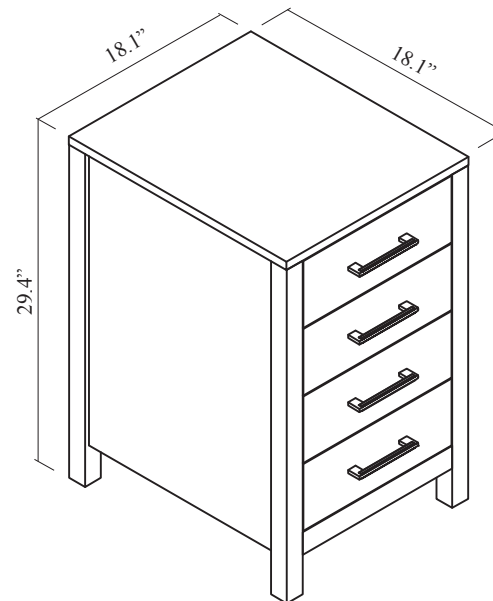

BACK

SIDE

SPECIFICATIONS

www.virtuusa.com

SKU: KS-70036

REV1.13.18

NOTES

Countertops are not shown in these diagrams. (Cabinet Only)
 Do not expose the surface of the cabinet to corrosive liquids or direct sunlight.
 All dimensions and specifications are approximate and subject to change without notice.

SPECIFICATIONS

www.virtuusa.com

SKU: KSC-700

REV1.13.18

NOTES

Countertops are not shown in these diagrams. (Cabinet Only)
 Do not expose the surface of the cabinet to corrosive liquids or direct sunlight.
 All dimensions and specifications are approximate and subject to change without notice.