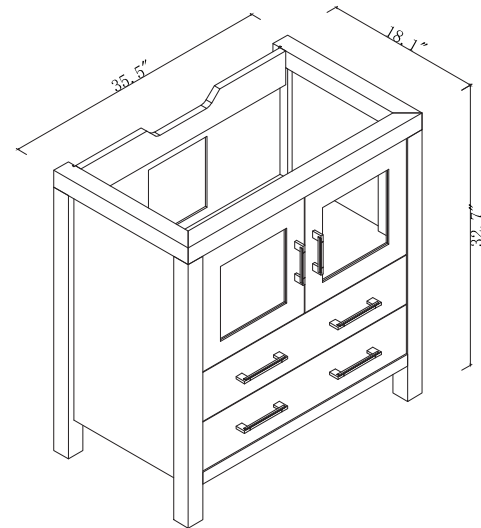

SPECIFICATIONS

www.virtuusa.com

SKU: KS-70072

REV1.13.18

NOTES

Countertops are not shown in these diagrams. (Cabinet Only)
 Do not expose the surface of the cabinet to corrosive liquids or direct sunlight.
 All dimensions and specifications are approximate and subject to change without notice.

BACK

SIDE

SPECIFICATIONS

www.virtuusa.com

SKU: KS-70036

REV1.13.18

NOTES

Countertops are not shown in these diagrams. (Cabinet Only)
 Do not expose the surface of the cabinet to corrosive liquids or direct sunlight.
 All dimensions and specifications are approximate and subject to change without notice.