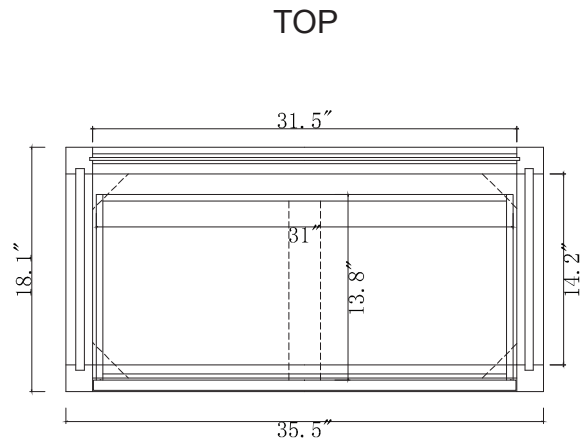

SPECIFICATIONS

www.virtuusa.com

SKU: KS-70072

REV1.13.18

NOTES

Countertops are not shown in these diagrams. (Cabinet Only)
 Do not expose the surface of the cabinet to corrosive liquids or direct sunlight.
 All dimensions and specifications are approximate and subject to change without notice.

BACK

SIDE

SPECIFICATIONS

www.virtuusa.com

SKU: KS-70036

REV1.13.18

NOTES

Countertops are not shown in these diagrams. (Cabinet Only)
 Do not expose the surface of the cabinet to corrosive liquids or direct sunlight.
 All dimensions and specifications are approximate and subject to change without notice.