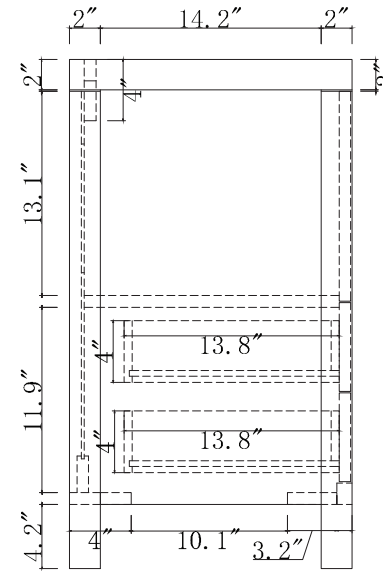

SPECIFICATIONS

www.virtuusa.com

SKU: KS-70072

REV1.13.18

NOTES

Countertops are not shown in these diagrams. (Cabinet Only)
 Do not expose the surface of the cabinet to corrosive liquids or direct sunlight.
 All dimensions and specifications are approximate and subject to change without notice.

BACK

SIDE

SPECIFICATIONS

www.virtuusa.com

SKU: KS-70036

REV1.13.18

NOTES

Countertops are not shown in these diagrams. (Cabinet Only)
 Do not expose the surface of the cabinet to corrosive liquids or direct sunlight.
 All dimensions and specifications are approximate and subject to change without notice.

SPECIFICATIONS

www.virtuusa.com

SKU: KSC-700

REV1.13.18

NOTES

Countertops are not shown in these diagrams. (Cabinet Only)
 Do not expose the surface of the cabinet to corrosive liquids or direct sunlight.
 All dimensions and specifications are approximate and subject to change without notice.