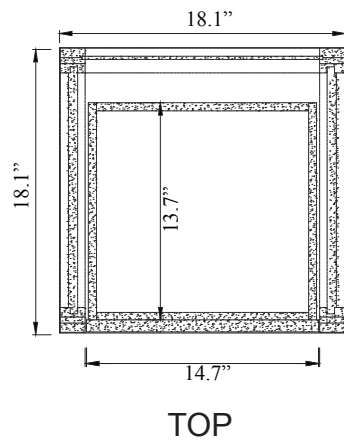

BACK

SIDE

SPECIFICATIONS

www.virtuusa.com

SKU: KS-70036

REV1.13.18

NOTES

Countertops are not shown in these diagrams. (Cabinet Only)
 Do not expose the surface of the cabinet to corrosive liquids or direct sunlight.
 All dimensions and specifications are approximate and subject to change without notice.