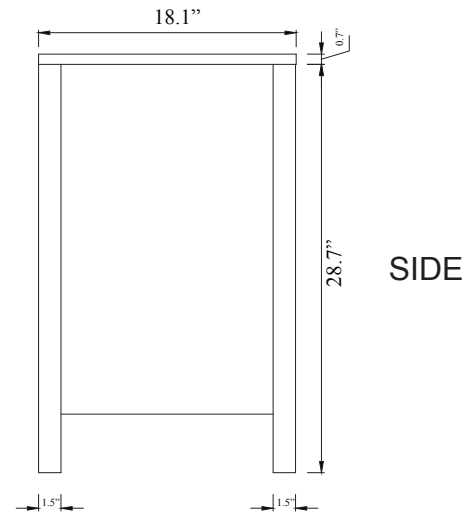

BACK

SIDE

SPECIFICATIONS

www.virtuusa.com

SKU: KS-70036

REV1.13.18

NOTES

Countertops are not shown in these diagrams. (Cabinet Only)
 Do not expose the surface of the cabinet to corrosive liquids or direct sunlight.
 All dimensions and specifications are approximate and subject to change without notice.

SPECIFICATIONS

www.virtuusa.com

SKU: KSC-700

REV1.13.18

NOTES

Countertops are not shown in these diagrams. (Cabinet Only)
 Do not expose the surface of the cabinet to corrosive liquids or direct sunlight.
 All dimensions and specifications are approximate and subject to change without notice.