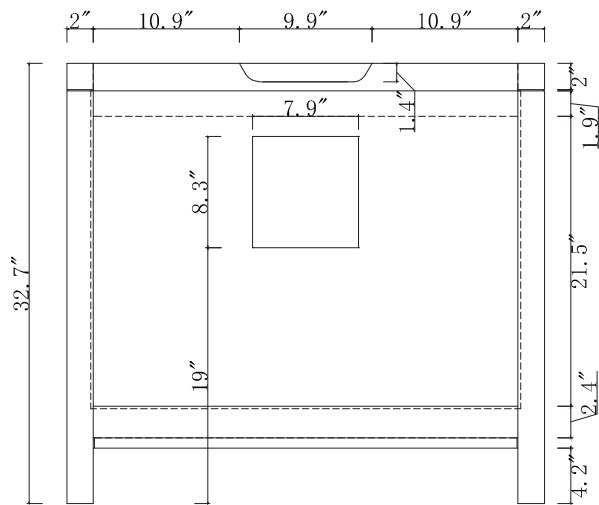

SPECIFICATIONS

www.virtuusa.com

SKU: KS-70072

REV1.13.18

NOTES

Countertops are not shown in these diagrams. (Cabinet Only)
 Do not expose the surface of the cabinet to corrosive liquids or direct sunlight.
 All dimensions and specifications are approximate and subject to change without notice.

BACK

SIDE

SPECIFICATIONS

www.virtuusa.com

SKU: KS-70036

REV1.13.18

NOTES

Countertops are not shown in these diagrams. (Cabinet Only)
 Do not expose the surface of the cabinet to corrosive liquids or direct sunlight.
 All dimensions and specifications are approximate and subject to change without notice.

SPECIFICATIONS

www.virtuusa.com

SKU: KSC-700

REV1.13.18

NOTES

Countertops are not shown in these diagrams. (Cabinet Only)
 Do not expose the surface of the cabinet to corrosive liquids or direct sunlight.
 All dimensions and specifications are approximate and subject to change without notice.