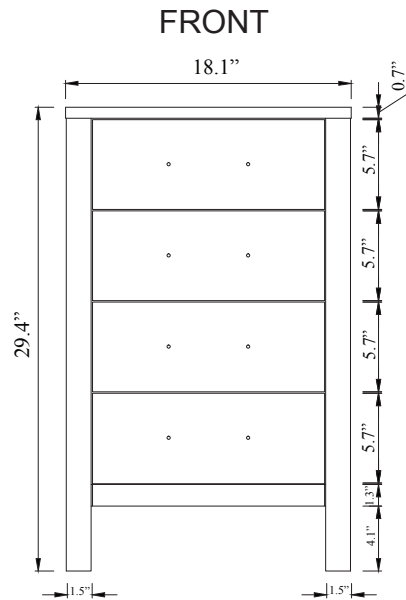

BACK

SIDE

SPECIFICATIONS

www.virtuusa.com

SKU: KS-70036

REV1.13.18

NOTES

Countertops are not shown in these diagrams. (Cabinet Only)
 Do not expose the surface of the cabinet to corrosive liquids or direct sunlight.
 All dimensions and specifications are approximate and subject to change without notice.

SPECIFICATIONS

www.virtuusa.com

SKU: KSC-700

REV1.13.18

NOTES

Countertops are not shown in these diagrams. (Cabinet Only)
 Do not expose the surface of the cabinet to corrosive liquids or direct sunlight.
 All dimensions and specifications are approximate and subject to change without notice.