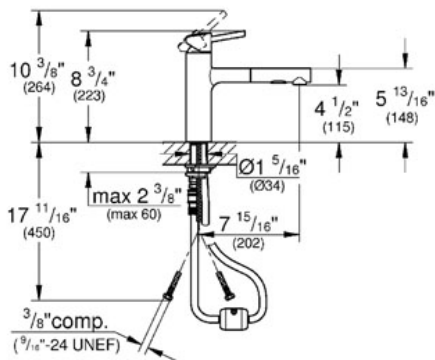

CONCETTO  
Single-lever sink mixer 1/2"  
MODEL # 31453

Pure Freude an Wasser

GROHE America, Inc | 200 North Gary Avenue, Suite G, Roselle, IL 60172  
Phone: +1 (800) 444-7643 | Fax: +1 (800) 225-2778 | us-customerservice@grohe.com

**Product Description:**  
Single-lever sink mixer 1/2"

**Standard Specification:**

medium spout

- GROHE SilkMove® ceramic cartridge
- GROHE StarLight® finish
- Single hole installation
- Adjustable flow rate limiter
- Swivel cast spout
- Swivel area 100°
- Pull-out locking dual spray control - switches back and forth between regular flow and spray
- SpeedClean anti-lime system
- Automatic returning
- Integrated non-return valve
- Locking Push Button Control - to switch from regular flow to spray
- Automatic return to aerator
- Flexible hose connections
- Quick installation system
- Protected against backflow
- GROHE SuperSteel Infinity Finish™

**Color:**

- 31453 001 chrome
- 31453 DC1 supersteel