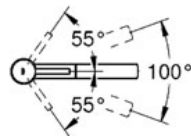

**Product Description:**  
Single-lever sink mixer 1/2"

**Standard Specification:**

medium spout

- GROHE SilkMove® ceramic cartridge
- GROHE StarLight® finish
- Single hole installation
- Adjustable flow rate limiter
- Swivel cast spout
- Swivel area 100°
- Pull-out locking dual spray control - switches back and forth between regular flow and spray
- SpeedClean anti-lime system
- Automatic returning
- Integrated non-return valve
- Locking Push Button Control - to switch from regular flow to spray
- Automatic return to aerator
- Flexible hose connections
- Quick installation system
- Protected against backflow
- GROHE SuperSteel Infinity Finish™