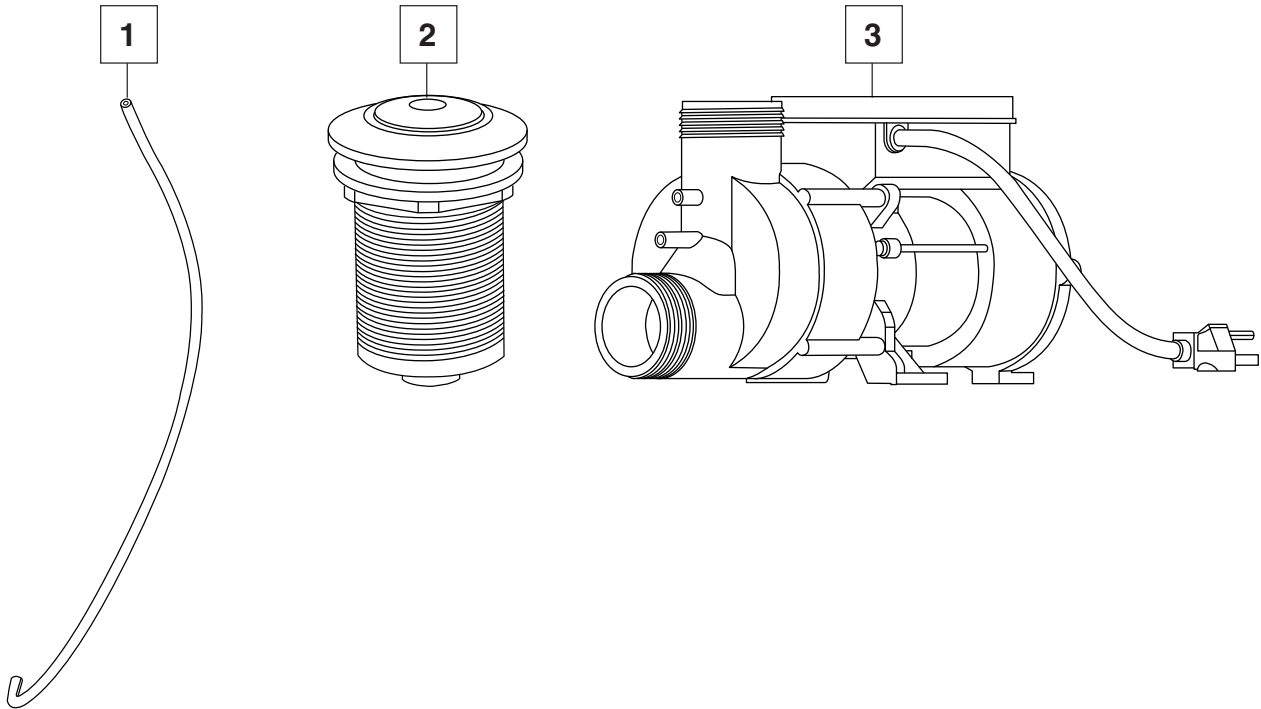

**EVOLUTION® 5' x 32" DEEP SOAK® WITH INTEGRAL APRON — EVERCLEAN® WHIRLPOOL**

**MODEL NUMBERS:**  
2425LC-RHO  
2425LC-LHO

NO.	DESCRIPTION	PART #	AVAILABLE COLOR	QTY
1	Clean Eyeball Jet Assembly — Small	754607-201.XXX0A	011, 020, 021, 222	1
2	Clean Eyeball Jet Assembly — Large	754609-201.XXX0A	011, 020, 021, 222	1
3	Kit: Clean Small Jet Body & Threaded Escutcheon, Antimicrobial PVC	755009-151.0070A	N/A	1
4	Kit: Clean Large Jet Body & Threaded Escutcheon, Antimicrobial PVC	755010-151.0070A	N/A	1
5	Submersible Air Volume Control Cap	753665-201.XXX0A	011, 020, 021, 178, 222	1
6	Kit: Submersible Air Control, Manifold & Escutcheon, Antimicrobial PVC	755012-151.0070A	N/A	1
7	Kit: NuWhirl Suction Fitting, Elbow, Body, Tubing Assembly & Clamp Antimicrobial PVC	755017-151.XXX0A	011, 020, 021, 178, 222	1
8	Kit: 3/8" Hose Kit, Antimicrobial PVC with couplings (not shown)	755026-151.0070A	N/A	2 FT
9	Kit: 1" Hose Kit, Antimicrobial PVC with couplings (not shown)	755027-151.0070A	N/A	2 FT
10	Discharge Tee Antimicrobial PVC	047438-0050C	N/A	1
11	Pump Suction/Discharge Coup Antimicrobial PVC	047186-0050C	N/A	1

**Available Colors:** 011 - Artic White, 020 - White, 021 - Bone, 178 - Black, 222 - Linen

**EVOLUTION® 5' x 32" DEEP SOAK®  
WITH INTEGRAL APRON  
VERCLEAN® WHIRLPOOL**

**MODEL NUMBERS:  
2425LC-RHO  
2425LC-LHO**

NO.	DESCRIPTION	PART #	AVAILABLE COLOR	QTY
1	Air Actuator Tubing - 3FT.	047602-0070A		1
2	Air Actuator	752439-XXX0A	011, 020, 021, 222	1
3	WOW pump – 1.4 HPR	753746-0070A		1
<b>Available Colors:</b> 011 - Artic White, 020 - White, 021 - Bone, 222 - Linen				