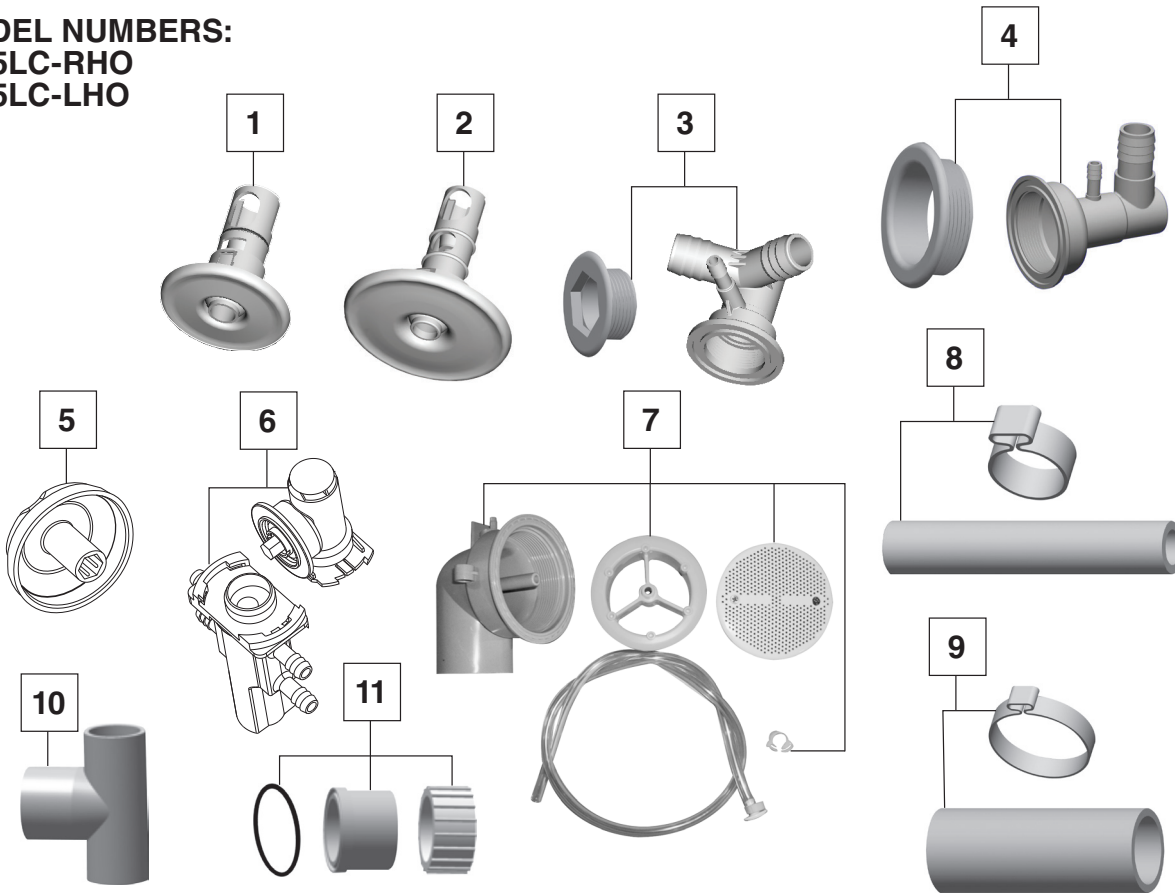

**EVOLUTION® 5' x 32" DEEP SOAK® WITH INTEGRAL APRON — EVERCLEAN® WHIRLPOOL**

**MODEL NUMBERS:**  
2425LC-RHO  
2425LC-LHO

NO.	DESCRIPTION	PART #	AVAILABLE COLOR	QTY
1	Clean Eyeball Jet Assembly — Small	754607-201.XXX0A	011, 020, 021, 222	1
2	Clean Eyeball Jet Assembly — Large	754609-201.XXX0A	011, 020, 021, 222	1
3	Kit: Clean Small Jet Body & Threaded Escutcheon, Antimicrobial PVC	755009-151.0070A	N/A	1
4	Kit: Clean Large Jet Body & Threaded Escutcheon, Antimicrobial PVC	755010-151.0070A	N/A	1
5	Submersible Air Volume Control Cap	753665-201.XXX0A	011, 020, 021, 178, 222	1
6	Kit: Submersible Air Control, Manifold & Escutcheon, Antimicrobial PVC	755012-151.0070A	N/A	1
7	Kit: NuWhirl Suction Fitting, Elbow, Body, Tubing Assembly & Clamp Antimicrobial PVC	755017-151.XXX0A	011, 020, 021, 178, 222	1
8	Kit: 3/8" Hose Kit, Antimicrobial PVC with couplings (not shown)	755026-151.0070A	N/A	2 FT
9	Kit: 1" Hose Kit, Antimicrobial PVC with couplings (not shown)	755027-151.0070A	N/A	2 FT
10	Discharge Tee Antimicrobial PVC	047438-0050C	N/A	1
11	Pump Suction/Discharge Coup Antimicrobial PVC	047186-0050C	N/A	1

**Available Colors:** 011 - Artic White, 020 - White, 021 - Bone, 178 - Black, 222 - Linen

**EVOLUTION® 5' x 32" DEEP SOAK®  
WITH INTEGRAL APRON  
VERCLEAN® WHIRLPOOL**

**MODEL NUMBERS:  
2425LC-RHO  
2425LC-LHO**

NO.	DESCRIPTION	PART #	AVAILABLE COLOR	QTY
1	Air Actuator Tubing - 3FT.	047602-0070A		1
2	Air Actuator	752439-XXX0A	011, 020, 021, 222	1
3	WOW pump – 1.4 HPR	753746-0070A		1
<b>Available Colors:</b> 011 - Artic White, 020 - White, 021 - Bone, 222 - Linen				