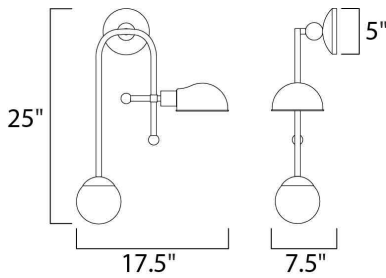

MEASUREMENTS

DIMENSION : 7.5" L x 17.5" W x 25." H x 7.5" Ext
 MAX OAH : 5." W x 5." H
 HANGING WEIGHT : 3.52736 lb

LAMPING

INPUT VOLTAGE : 120V
 LUMENS : 0 Rated (750 Del.)
 BULB : 2 x 9-4W (INCLUDED), 13W Total
 DIMMABLE : Dimmable
 COLOR_TEMP : 3000K