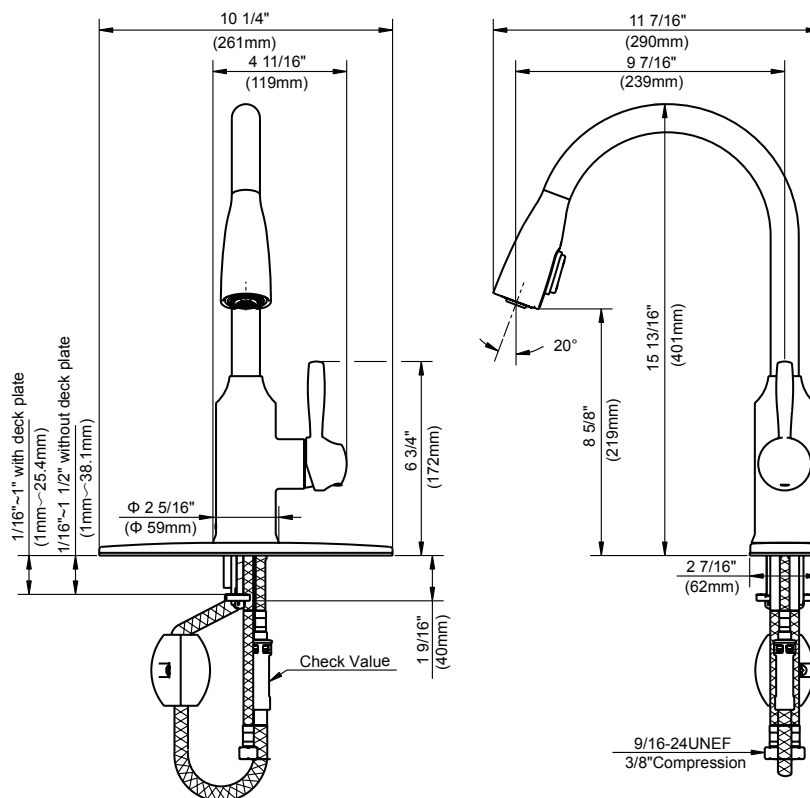

Glacier Bay Invee 8 in. Single-Handle Top Mount Pull-Down Sprayer Kitchen Faucet

FEATURES

- Fits 1 or 3 Hole Sinks With 8" Center
- Max Flow Rate: 2.2 gpm (8.3 L/min) at 60 psi
- Max Countertop Thickness: 1 1/2"
- Spout Reach: 9 7/16"
- Spout Height: 15 13/16"
- Solid Brass Waterways
- Drip-free ceramic cartridge
- With Quick Connection
- With Top Mount
- With Optional Deck Plate
- Hidden Pull Down Spray

WARRANTY

- Limited Lifetime Warranty

INSTALLATION DIMENSIONS