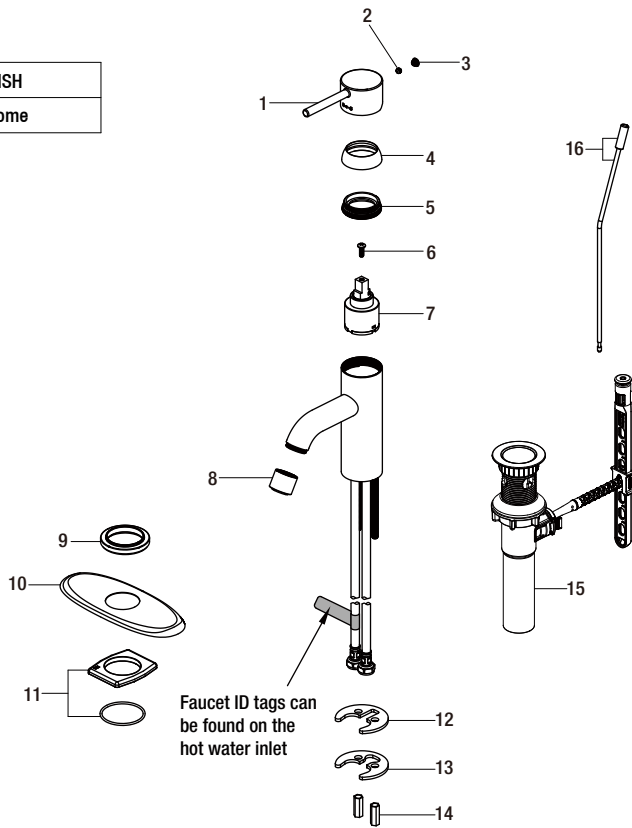

Replacement Parts List

Modern 4" 1 Hdl Bath Faucet

MODEL	SKU #	FINISH
67732W-6001	294694	Chrome

Many replacement parts can be purchased online or at your local store. Please use the table below to identify the part SKU number needed, go to HOMEDEPOT.COM, and check for online and store availability. If you can't find the part you are looking for, please call 1-855-HD-GLACIER.

Part	Description	Part #	Internet SKU #	Store SKU #
1	Handle	RP1346601		
2	Set Screw	RP50002	302559212	
3	Index	RP8039001		
4	Cap	RP8013201		
5	Bonnet Nut	RP70242		
6	Screw	RP50015		
7	Cartridge	RP20044	301158214	
8	Aerator	RP3024501		
9	Flange	RP8054801		

Part	Description	Part #	Internet SKU #	Store SKU #
10	Deck Plate	RP8054901		
11	Gasket	RP80550		
12	Rubber Washer	RP64008		
13	Metal Washer	RP64009		
14	Nut	RP56111		
15	ClickInstall™ drain assembly	RP4022801		
16	Lift rod	RP4023001		