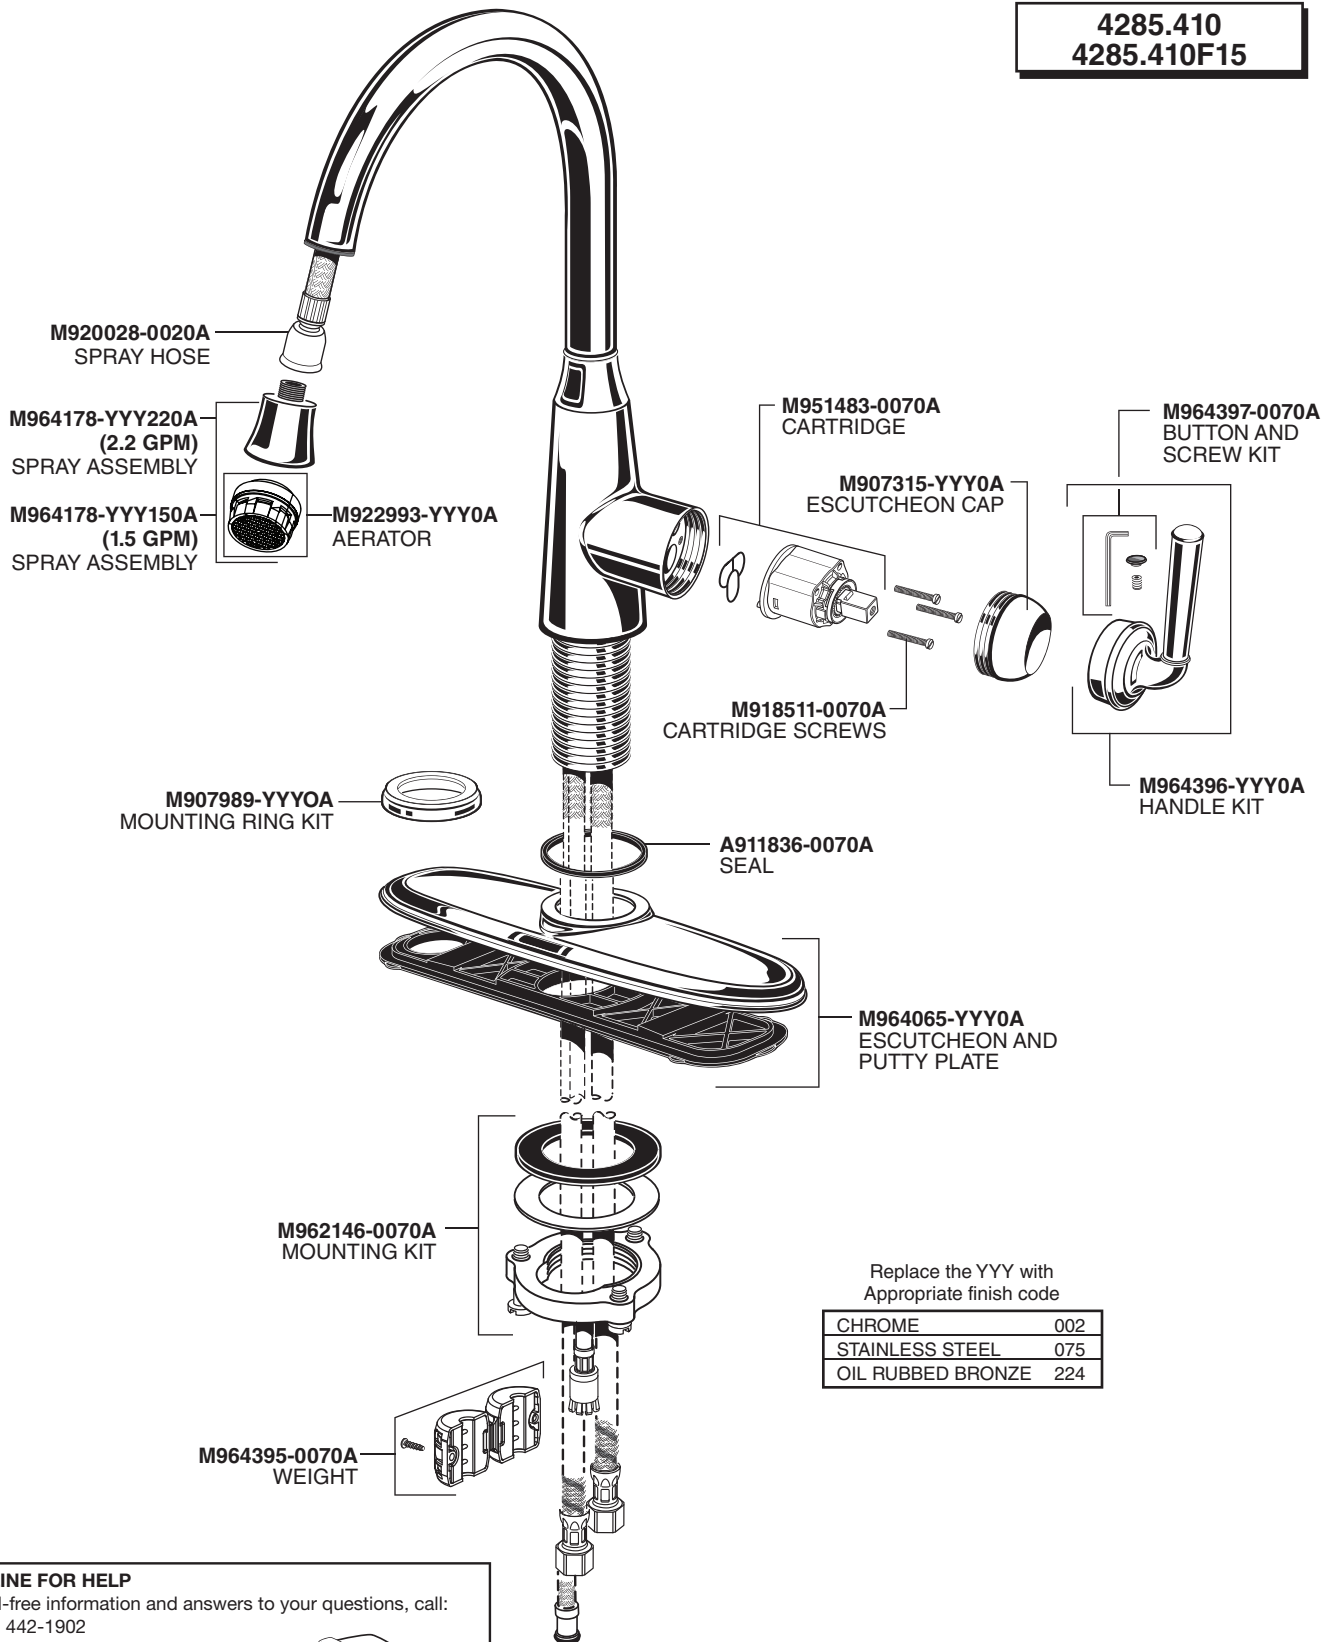

PORTSMOUTH™
SINGLE CONTROL
PULL-DOWN BAR FAUCET

MODEL NUMBER

4285.410
4285.410F15

HOT LINE FOR HELP

For toll-free information and answers to your questions, call:
 1 (800) 442-1902

Mon. - Fri. 8:00 a.m. to 8:00 p.m. EST
 Saturday 10:00 a.m. to 4:00 p.m. EST