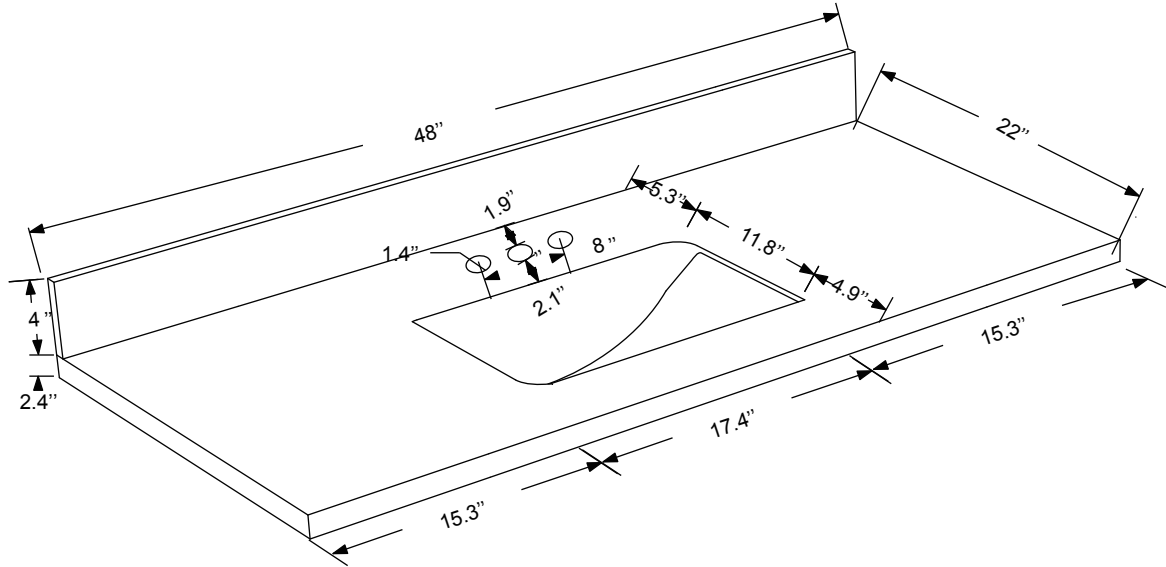

Dimensions

Front

Back

Side

Top

Features:

- Solid Wood & Hardwood Construction
- 5 Soft-close Drawers
- 1 Open Shelf
- Brushed nickel hardware
- Adjustable leg levelers
- cUPC Undermount Basin

Dimensions:

- 48"×22"×34.5" (With Top)
- 48"×22"×32.1/8" (Vanity Only)

Vanity Finish:

- White (W)
- Espresso (ES)
- Sapphire Gray (SG)

Countertop:

- Italian carrara white marble (CW)
- Kaffee Quartz (KQ)

Certification:

CARB P2

Countertop & Sink

Dimensions:

Countertop: 48"×22"×2.4"

Rectangle undermount basin: 20.1"×15.2"×7.5"