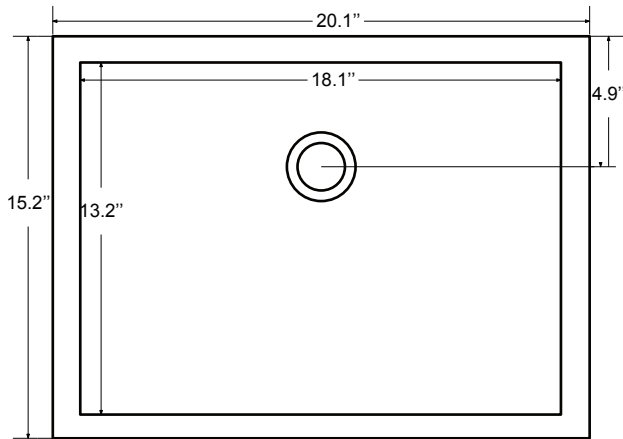

Dimensions

Front

Back

Side

Top

Features:

- Solid Wood & Hardwood Construction
- 5 Soft-close Drawers
- 1 Open Shelf
- Brushed nickel hardware
- Adjustable leg levelers
- cUPC Undermount Basin

Dimensions:

- 48"×22"×34.5" (With Top)
- 48"×22"×32.1/8" (Vanity Only)

Vanity Finish:

- White (W)
- Espresso (ES)
- Sapphire Gray (SG)

Countertop:

- Italian carrara white marble (CW)
- Kaffee Quartz (KQ)

Certification:

CARB P2

Countertop & Sink

Dimensions:

Countertop: 48"×22"×2.4"

Rectangle undermount basin: 20.1"×15.2"×7.5"