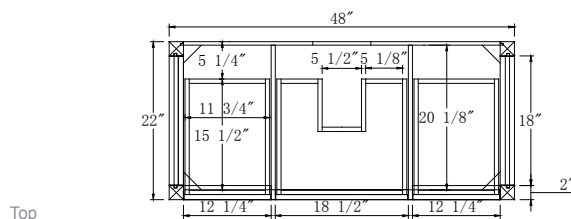

Dimensions

Front

Back

Side

Top

Features:

- Solid Wood & Hardwood Construction
- 5 Soft-close Drawers
- 1 Open Shelf
- Brushed nickel hardware
- Adjustable leg levelers
- cUPC Undermount Basin

Dimensions:

- 48"×22"×34.5" (With Top)
- 48"×22"×32.1/8" (Vanity Only)

Vanity Finish:

- White (W)
- Espresso (ES)
- Sapphire Gray (SG)

Countertop:

- Italian carrara white marble (CW)
- Kaffee Quartz (KQ)

Certification:

CARB P2

Countertop & Sink

Dimensions:

Countertop: 48"×22"×2.4"

Rectangle undermount basin: 20.1"×15.2"×7.5"