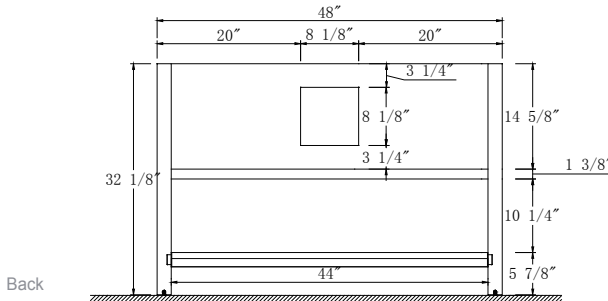

Dimensions

Front

Back

Side

Top

Features:

- Solid Wood & Hardwood Construction
- 5 Soft-close Drawers
- 1 Open Shelf
- Brushed nickel hardware
- Adjustable leg levelers
- cUPC Undermount Basin

Dimensions:

- 48"×22"×34.5" (With Top)
- 48"×22"×32.1/8" (Vanity Only)

Vanity Finish:

- White (W)
- Espresso (ES)
- Sapphire Gray (SG)

Countertop:

- Italian carrara white marble (CW)
- Kaffee Quartz (KQ)

Certification:

CARB P2

Countertop & Sink

Dimensions:

Countertop: 48"×22"×2.4"

Rectangle undermount basin: 20.1"×15.2"×7.5"