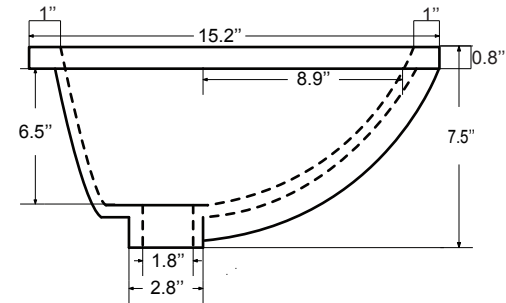

Dimensions

Front

Back

Side

Top

Features:

- Solid Wood & Hardwood Construction
- 5 Soft-close Drawers
- 1 Open Shelf
- Brushed nickel hardware
- Adjustable leg levelers
- cUPC Undermount Basin

Dimensions:

- 48"×22"×34.5" (With Top)
- 48"×22"×32.1/8" (Vanity Only)

Vanity Finish:

- White (W)
- Espresso (ES)
- Sapphire Gray (SG)

Countertop:

- Italian carrara white marble (CW)
- Kaffee Quartz (KQ)

Certification:

CARB P2

Countertop & Sink

Dimensions:

Countertop: 48"×22"×2.4"

Rectangle undermount basin: 20.1"×15.2"×7.5"