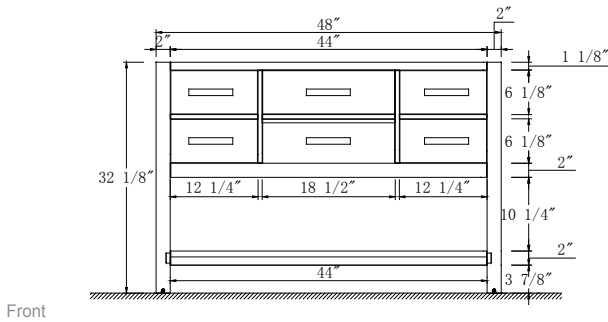

Dimensions

Front

Back

Side

Top

Features:

- Solid Wood & Hardwood Construction
- 5 Soft-close Drawers
- 1 Open Shelf
- Brushed nickel hardware
- Adjustable leg levelers
- cUPC Undermount Basin

Dimensions:

- 48"×22"×34.5" (With Top)
- 48"×22"×32.1/8" (Vanity Only)

Vanity Finish:

- White (W)
- Espresso (ES)
- Sapphire Gray (SG)

Countertop:

- Italian carrara white marble (CW)
- Kaffee Quartz (KQ)

Certification:

CARB P2

Countertop & Sink

Dimensions:

Countertop: 48"×22"×2.4"

Rectangle undermount basin: 20.1"×15.2"×7.5"