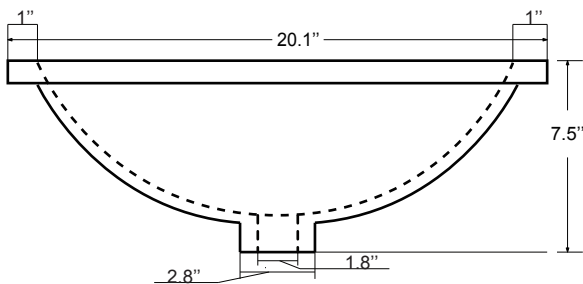

Dimensions

Front

Back

Side

Top

Features:

- Solid Wood & Hardwood Construction
- 5 Soft-close Drawers
- 1 Open Shelf
- Brushed nickel hardware
- Adjustable leg levelers
- cUPC Undermount Basin

Dimensions:

- 48"×22"×34.5" (With Top)
- 48"×22"×32.1/8" (Vanity Only)

Vanity Finish:

- White (W)
- Espresso (ES)
- Sapphire Gray (SG)

Countertop:

- Italian carrara white marble (CW)
- Kaffee Quartz (KQ)

Certification:

CARB P2

Countertop & Sink

Dimensions:

Countertop: 48"×22"×2.4"

Rectangle undermount basin: 20.1"×15.2"×7.5"