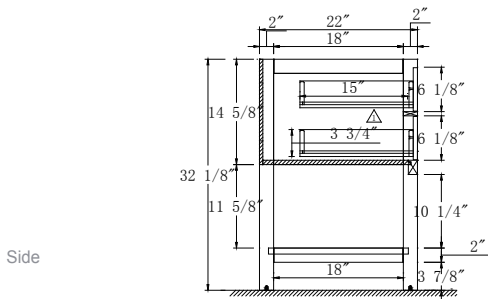

Dimensions

Front

Back

Side

Top

Features:

- Solid Wood & Hardwood Construction
- 5 Soft-close Drawers
- 1 Open Shelf
- Brushed nickel hardware
- Adjustable leg levelers
- cUPC Undermount Basin

Dimensions:

- 48"×22"×34.5" (With Top)
- 48"×22"×32.1/8" (Vanity Only)

Vanity Finish:

- White (W)
- Espresso (ES)
- Sapphire Gray (SG)

Countertop:

- Italian carrara white marble (CW)
- Kaffee Quartz (KQ)

Certification:

CARB P2

Countertop & Sink

Dimensions:

Countertop: 48"×22"×2.4"

Rectangle undermount basin: 20.1"×15.2"×7.5"