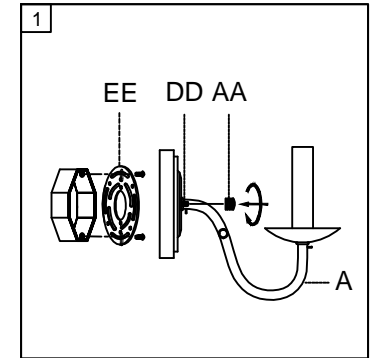

Trade Mark:  
CRYSTAL WORLD INC

Product Name: Wall lamp  
Model :9816W33-4  
120Vac, 60Hz, AC ONLY  
Lamp Size:W33"xH11"xE9"

## WALL LAMP ASSEMBLY INSTRUCTIONS

1. Place fixture(A) onto Butterfly (EE).  
Secure with cap nuts (AA).

### Hardware Used

AA Cap nut  X 2

2. Install light bulbs ( not included).  
Use bulb  
**120V E12**  **4\*40W Max.**

2. Please hang the crystal(1) (2) to the fixture .  
Please fix part(B) with part(A).