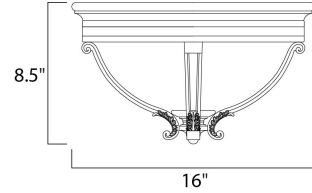

Lighting Your Life Since 1970

Product Specifications - 41420WGGO

Job Name:	Job Type:
Quantity:	Comments:

41420WGGO
Camden 3-Light Outdoor Ceiling Mount

Finish
Golden Bronze

Glass/Shade
Water Glass

Product Category
Outdoor Flush Mount

Measurements

Width	16.00"
Height	8.50"
Length	N/A
Extension	N/A
Back Plate Width	N/A
Back Plate Height	N/A
HCO	N/A
Min Overall Height	0.00"
Max Overall Height	N/A
Hanging Weight	9.02 lbs
Height Adjustable	N/A
Slope	N/A
Chain Length	N/A
Wire Length	N/A
Canopy Width	N/A
Canopy Height	N/A
Canopy Length	N/A