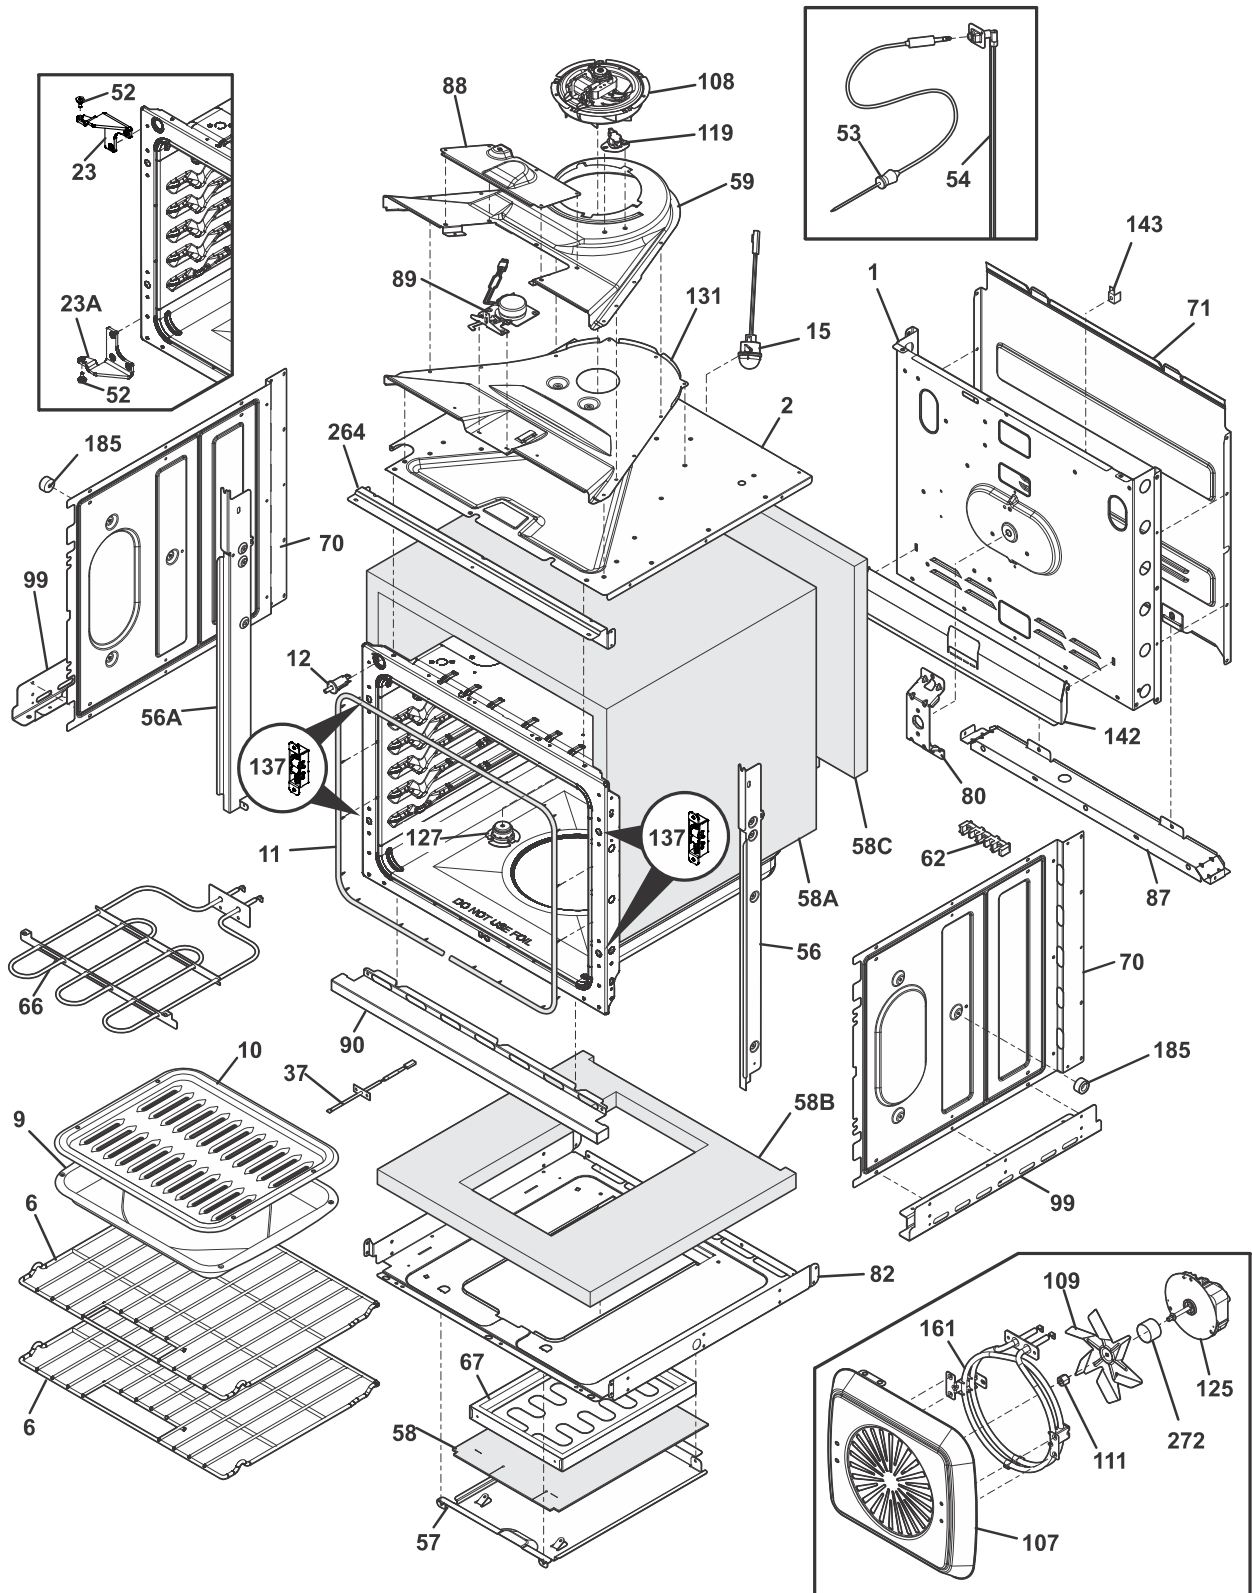

BODY

POS. NO	PART NO.	DESCRIPTION
1	139003804	Panel, main back
2	139027804	Shield, insulation, top
6	139011700	Rack, oven, w/handle
9	316081900	Pan, broilerOPTIONAL ACCESSORY
10	316082000	Insert, broiler panOPTIONAL ACCESSORY
11	807545501	Seal, oven door, gray
12 #	318394802	Switch, light, door
15 #	139009000	Lamp Assembly, round, halogen, w/lens, w/bulb
15*#	318946500	BULB, halogen, G9, 25W, 120V
23	808893101	Hinge, front frame, top
23A	808893102	Hinge, front frame, bottom
*	5304436875	Screw, 8-18 X 1/2, black, (3)
37 #	318562500	Sensor, oven temp probe
52	318074913	Pin, hinge, black
53 #	5304504202	Probe, meat temp, red
54 #	139017203	Receptacle Assy, meat probe
56	318903759	Trim, side, black, RH
56A	318903760	Trim, side, black, LH
*	318165800	Spacer, glass, foam
57	139021200	Panel, service, bake element
58	139022100	Insualtion, bake element
58A	5304504199	Insulation, oven wrapper
58B	139021501	Insulation, oven bottom
58C	139021401	Insulation, oven back
59	139027600	Duct, cooling fan, upper
59*	318579001	Bracket, wire
62	316056000	Terminal Block
62*	316205500	Nut, hex flange, 3/8 10-32
62*	5303289910	Screw, truss sqdr, 8A x 1"
66 #	139028200	Element, broil, 6 pass, 3400W
67 #	318902502	Element, hidden bake, 1450W
67*#	318231870	Wiring Harness, bake element
67*	5303323130	Screw, 8 x 1/4, (4)
70	139000600	Shield, insulation, sides, (2)
71	139022000	Shield, rear wire, main back
80	139021101	Bracket, support, chassis/fan
80*	807597603	Screw, self tapping, 8-18 x 11/32, (4)
82	139003101	Shield, insulation, lower
87	139021900	Bracket, cable mtg.
87*	316001003	Screw, ground wire
88	139027900	Cover, latch motor
89 #	139078302	Motor, latch assembly
89*#	807448005	Harness, wiring, MDL ADS
89*	5304504203	Washer, door lock, black
90	318259862	Trim, base, stainless
99	318256201	Bracket, side, bottom, (2)
107	139013903	Cover, convection fan
108#	318575612	Motor Assembly, cooling fan
109	139009100	Blade, fan, convection
111	316136600	Nut, fan retainer
119#	318578506	Thermostat, safety, 105C

BODY

BFGEW276SPFA