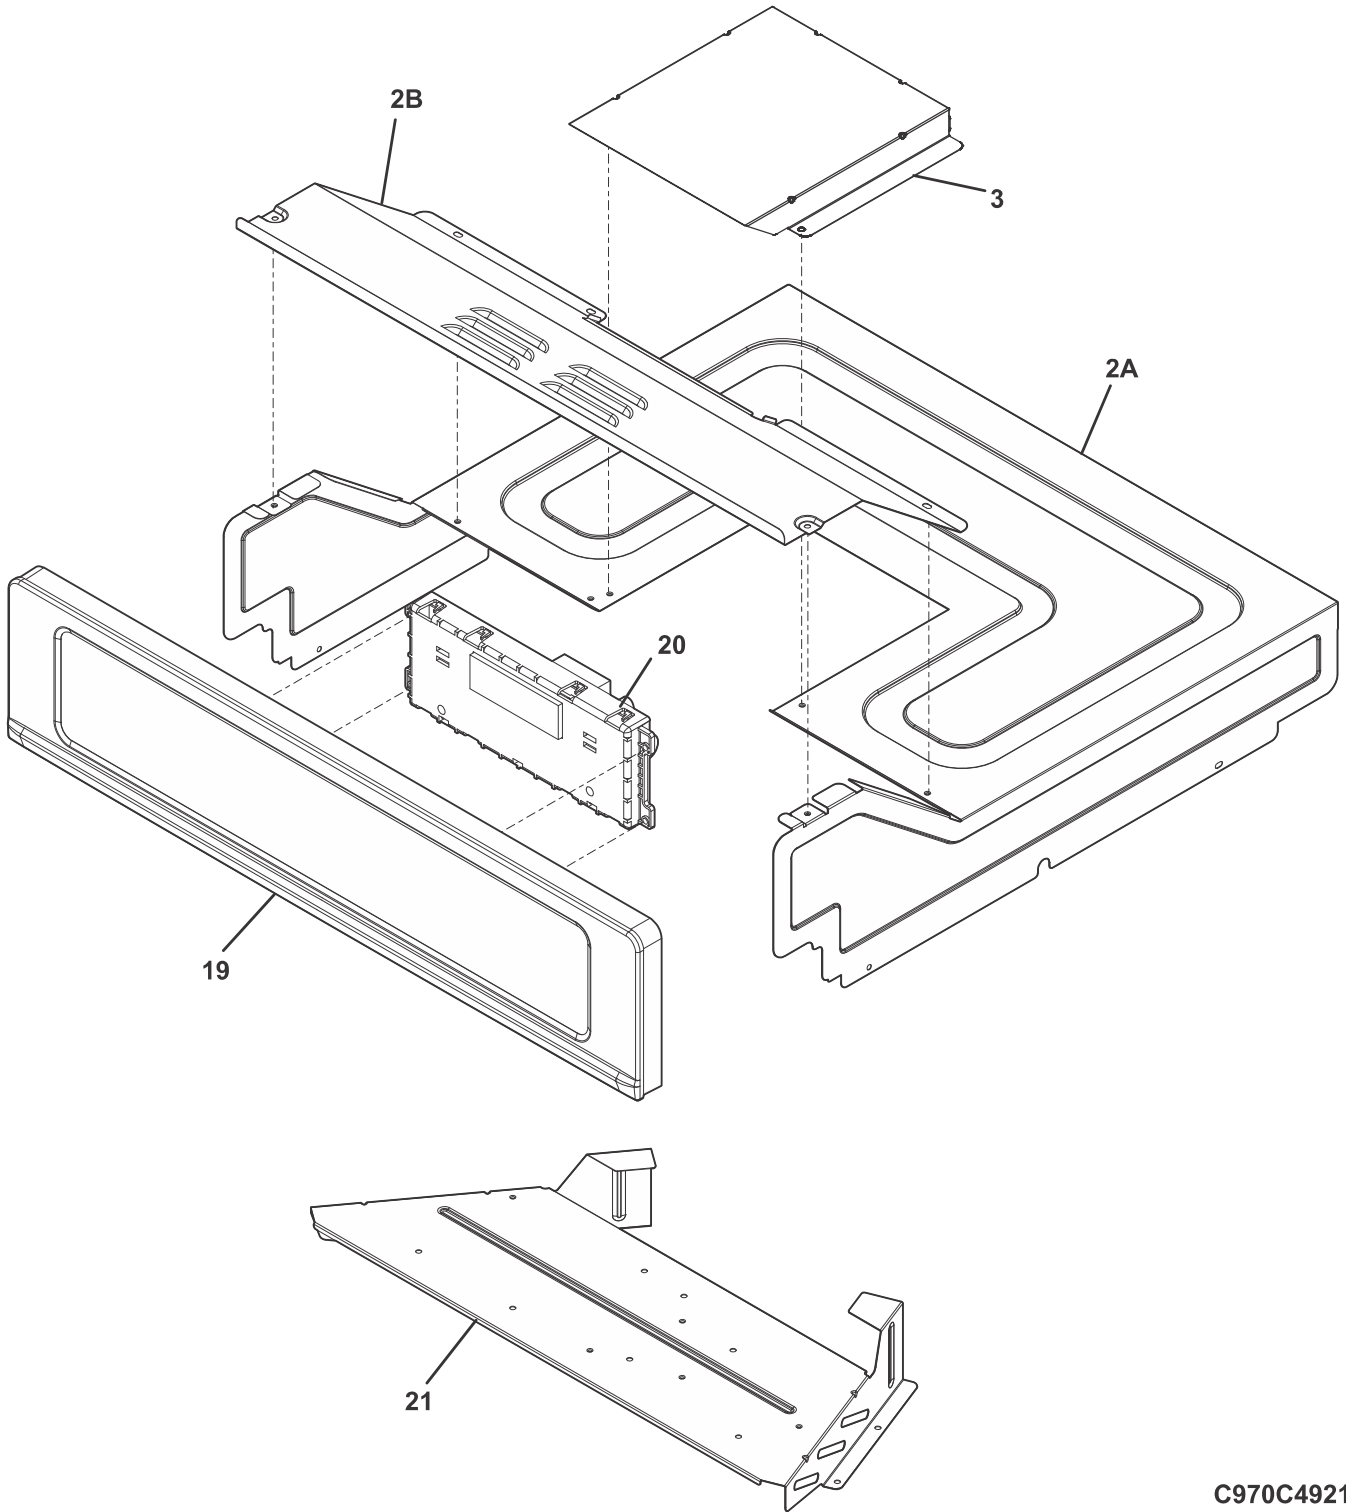

CONTROL PANEL

C970C492120