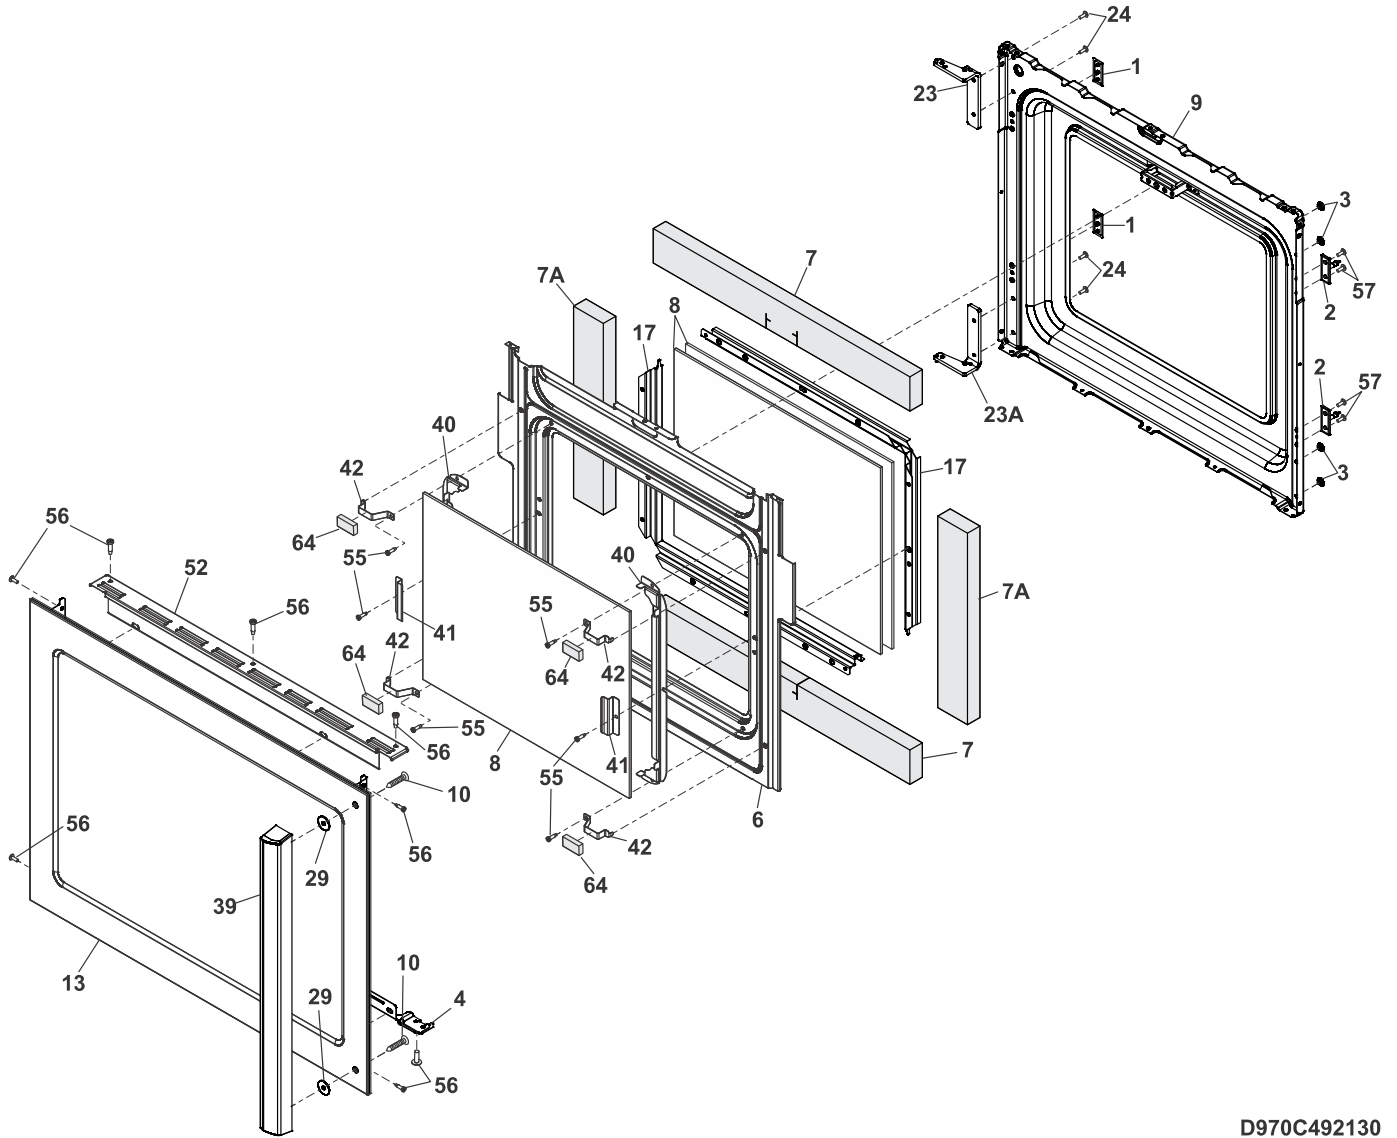

BODY

BFGEW276SPFA

BODY

POS. NO	PART NO.	DESCRIPTION
125#	139008500	Motor, convection fan
127	139042600	Tube Assembly, vent, w/catalyst
131	139027700	Duct, cooling fan, lower
137	318090310	Latch, door
137*	5304497581	Screw, latch, #8-32 x 3/16, (4)
142	139021800	Shield, air deflector, main back
143	318172904	Support, wire
161#	139006500	Element, convection, 2500W
185	318531800	Spacer, oven shield, (2)
264	808877504	Trim, vent, black
272	139021700	Tube, convection fan
* #	318394441	Box & wires assy
* #	5304490877	Harness, wiring, main
* #	5304500988	Harness Assembly, filter, electrical, w/capacitors
*	5303321211	Washer, black, (2)
*	316021105	Screw, hex head cup pt, 8-18 x 0.375, black
*	316021109	Screw, 8-18 x 0.5, chrome
*	316021110	Screw, 8-18 x 0.5, black
*	5304470882	Screw, anti-tip, 8 - 5/8, black, (2)

DOOR

D970C492130

DOOR

POS. NO	PART NO.	DESCRIPTION
1	5304497582	Plug, door, rectangular, (2)
2	808983901	Catch, door, (2)
3	5304497575	Plug, door, inner, (4)
4	139023503	Trim, door, black, bottom
4*	5304497574	Spacer, cork/rubber, (8)
6	139014207	Shield, wool, door
7	318372017	Insulation, door
7A	318372018	Insulation, 20.5 x 2.375, 1" thick, (2)
8	318212201	Glass, oven door, heat barrier
9	5304504205	Liner, door
10	316439510	Screw, handle mtg., #10-24 x .625, (2)
13	139099641	Door Assembly, outer, steel/glass, stainless/black, w/trim
13*	139022102	Insualtion, door, 546 x 102mm, w/foil back
13*	139022103	Insualtion, door, 508 x 51mm
17	318264735	Spacer, glass, (2)
23	808892901	Hinge, oven door, top
23A	808892902	Hinge, oven door, bottom
24	5304461333	Screw, 10-32 x 17/32
29	5304497580	Spacer, door handle
39	5304497571	Handle, door, stainless
40	318242702	Bracket, glass holder, door, (2)
41	318370602	Bracket, glass panel, (2)
42	318382301	Bracket, glass retainer, (4)
52	139023603	Trim, oven door, black, upper
55	5303311306	Screw, 8-18 x 0.375
56	809136201	Screw, truss head, #8-32 x 3/8"
57	5303324184	Screw, 8-18 x 5/16, black
64	318165800	Spacer, glass, foam