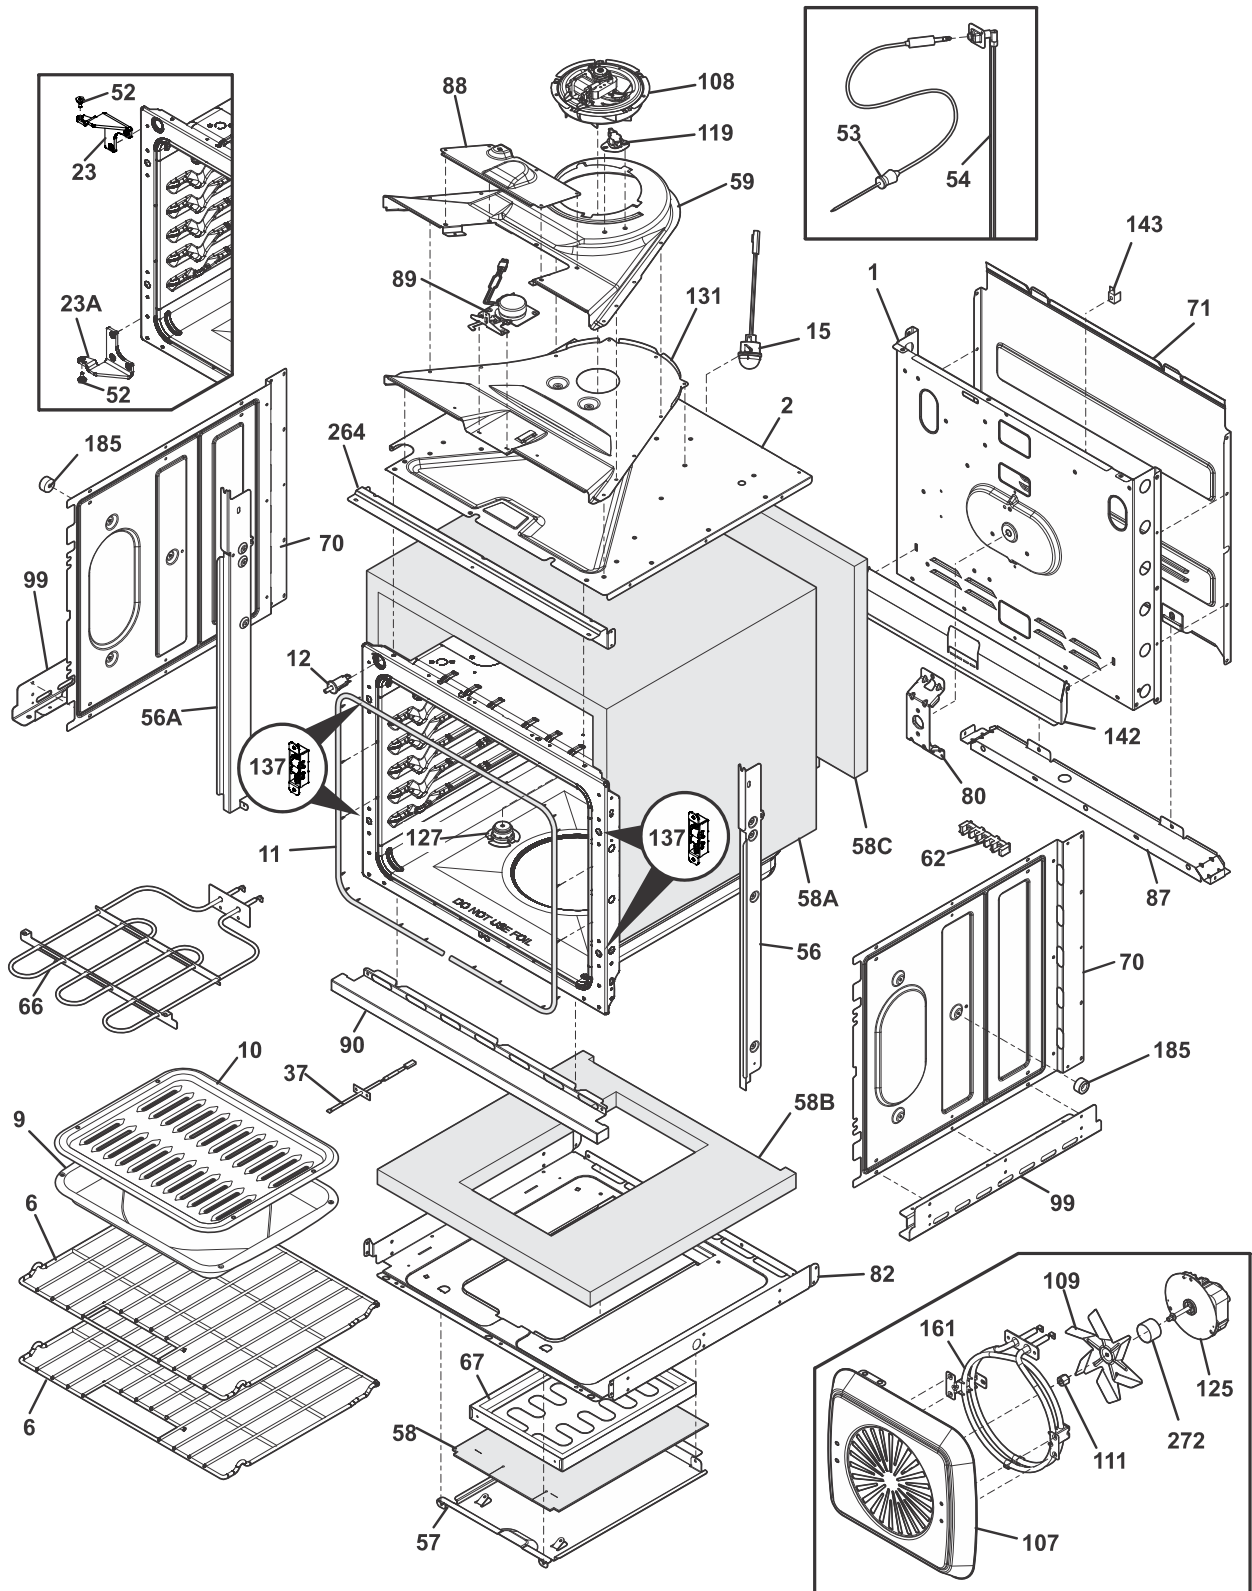

BODY

BFGEW276SPFA

BODY

POS. NO	PART NO.	DESCRIPTION
1	139003804	Panel, main back
2	139027804	Shield, insulation, top
6	139011700	Rack, oven, w/handle
9	316081900	Pan, broilerOPTIONAL ACCESSORY
10	316082000	Insert, broiler panOPTIONAL ACCESSORY
11	807545501	Seal, oven door, gray
12 #	318394802	Switch, light, door
15 #	139009000	Lamp Assembly, round, halogen, w/lens, w/bulb
15*#	318946500	BULB, halogen, G9, 25W, 120V
23	808893101	Hinge, front frame, top
23A	808893102	Hinge, front frame, bottom
*	5304436875	Screw, 8-18 X 1/2, black, (3)
37 #	318562500	Sensor, oven temp probe
52	318074913	Pin, hinge, black
53 #	5304504202	Probe, meat temp, red
54 #	139017203	Receptacle Assy, meat probe
56	318903759	Trim, side, black, RH
56A	318903760	Trim, side, black, LH
*	318165800	Spacer, glass, foam
57	139021200	Panel, service, bake element
58	139022100	Insualtion, bake element
58A	5304504199	Insulation, oven wrapper
58B	139021501	Insulation, oven bottom
58C	139021401	Insulation, oven back
59	139027600	Duct, cooling fan, upper
59*	318579001	Bracket, wire
62	316056000	Terminal Block
62*	316205500	Nut, hex flange, 3/8 10-32
62*	5303289910	Screw, truss sqdr, 8A x 1"
66 #	139028200	Element, broil, 6 pass, 3400W
67 #	318902502	Element, hidden bake, 1450W
67*#	318231870	Wiring Harness, bake element
67*	5303323130	Screw, 8 x 1/4, (4)
70	139000600	Shield, insulation, sides, (2)
71	139022000	Shield, rear wire, main back
80	139021101	Bracket, support, chassis/fan
80*	807597603	Screw, self tapping, 8-18 x 11/32, (4)
82	139003101	Shield, insulation, lower
87	139021900	Bracket, cable mtg.
87*	316001003	Screw, ground wire
88	139027900	Cover, latch motor
89 #	139078302	Motor, latch assembly
89*#	807448005	Harness, wiring, MDL ADS
89*	5304504203	Washer, door lock, black
90	318259862	Trim, base, stainless
99	318256201	Bracket, side, bottom, (2)
107	139013903	Cover, convection fan
108#	318575612	Motor Assembly, cooling fan
109	139009100	Blade, fan, convection
111	316136600	Nut, fan retainer
119#	318578506	Thermostat, safety, 105C