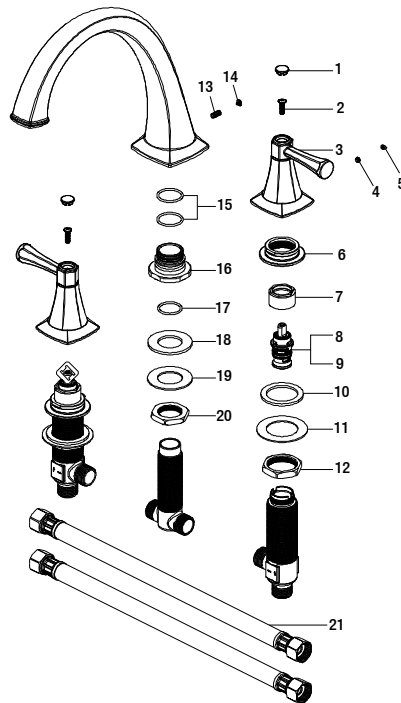

Stillmore Roman Tub Faucet in Chrome

| MODEL | SKU # | FINISH |
|--------------|-----------|--------|
| HD65601-5001 | 306069100 | Chrome |

Many replacement parts can be purchased online or at your local store. Please use the table below to identify the part SKU number needed, go to HOMEDEPOT.COM, and check for online and store availability. If you can't find the part you are looking for, please call 1-855-HD-GLACIER.

| Part | Description | Part # | Internet SKU # | Store SKU # |
|------|-----------------|-----------|---------------------------|-------------|
| 1 | Index | RP1008901 | | |
| 2 | Screw | RP50005 | | |
| 3 | Handle assembly | RP1364501 | | |
| 4 | Set screw | RP50117 | | |
| 5 | Index | RP10065 | | |
| 6 | Flange | RP70653 | | |
| 7 | Bonnet nut | RP70001 | | |
| 8 | Cartridge H | RP20067 | 301158139 | |
| 9 | Cartridge C | RP20068 | 301158129 | |
| 10 | Rubber washer | RP64023 | | |
| 11 | Metal washer | RP64024 | | |

| Part | Description | Part # | Internet SKU # | Store SKU # |
|------|---------------|-----------|----------------|-------------|
| 12 | Mounting nut | RP56014 | | |
| 13 | Set screw | RP50118 | | |
| 14 | Index | RP1005201 | | |
| 15 | O-ring | RP60056 | | |
| 16 | Connector | RP70459 | | |
| 17 | O-ring | RP60094 | | |
| 18 | Rubber washer | RP64035 | | |
| 19 | Metal washer | RP64036 | | |
| 20 | Mounting nut | RP56088 | | |
| 21 | Hose | RP70042 | | |