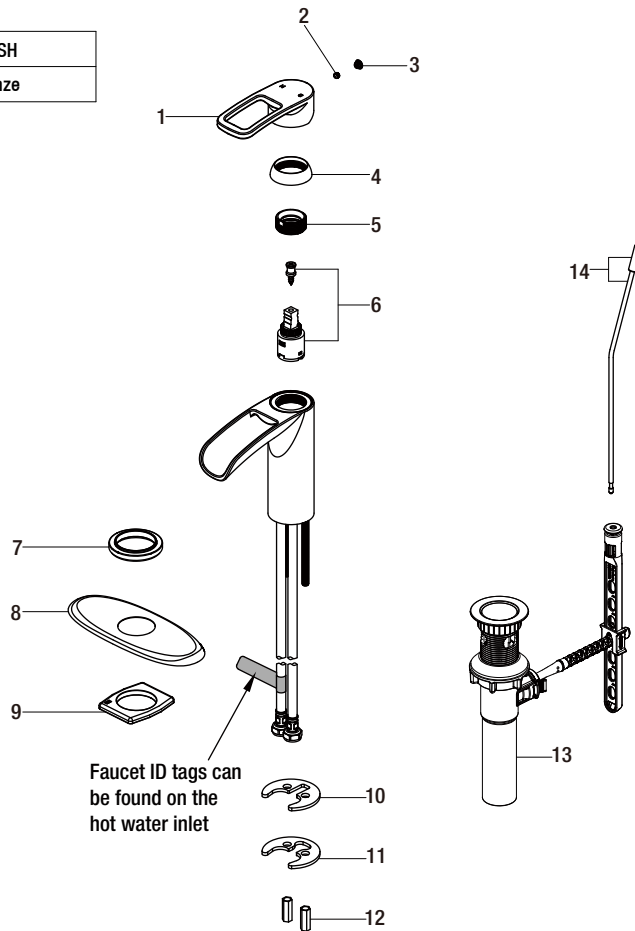

Replacement Parts List

Kiso 4" 1 Hdl Bath Faucet

MODEL	Internet SKU #	FINISH
HD67733W-6027D	301879676	Bronze

Many replacement parts can be purchased online or at your local store. Please use the table below to identify the part SKU number needed, go to HOMEDEPOT.COM, and check for online and store availability. If you can't find the part you are looking for, please call 1-855-HD-GLACIER.

Part	Description	Part #	Internet SKU #	Store SKU #
1	Handle	RP1346727D		
2	Set Screw	RP50002		
3	Index	RP8039027D		
4	Cap	RP8055127D		
5	Bonnet Nut	RP70224		
6	Cartridge & Screw	RP20078	301158148	
7	Flange	RP8054827D		
8	Deck Plate	RP8054927D		

Part	Description	Part #	Internet SKU #	Store SKU #
9	Gasket	RP80550		
10	Rubber Washer	RP64008		
11	Metal Washer	RP64009		
12	Nut	RP56111		
13	ClickInstall™ drain assembly	RP4022827D		
14	Lift rod	RP4023027D		