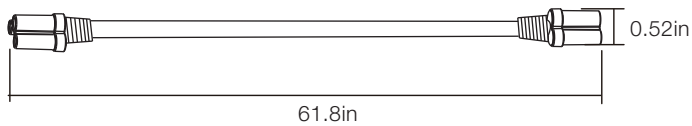

PRODUCT SPECIFICATIONS

5ft Linking Cord

54242101
SKU# 1001471760

SPECIFICATIONS

Model Number	54242101
SKU	1001471760
OSMID	206121250
AC Voltage	120V

PACKAGING

Weight (± 0.5 lb)	0.21 lbs
Size (L x W x H) (± 0.1 in)	61.81in x 0.71in x 0.52in
Box Dimensions	3.54in x 8.19in x 1.26in
Gross Weight	0.25 lbs
UPC	849489009384

ADVANTAGES

- Connects 2 Commercial Electric Linkable Shop or Strip Lights
- Add Space Between Strips, or Wire Around Corners
- Create Your Own Lighting Layout