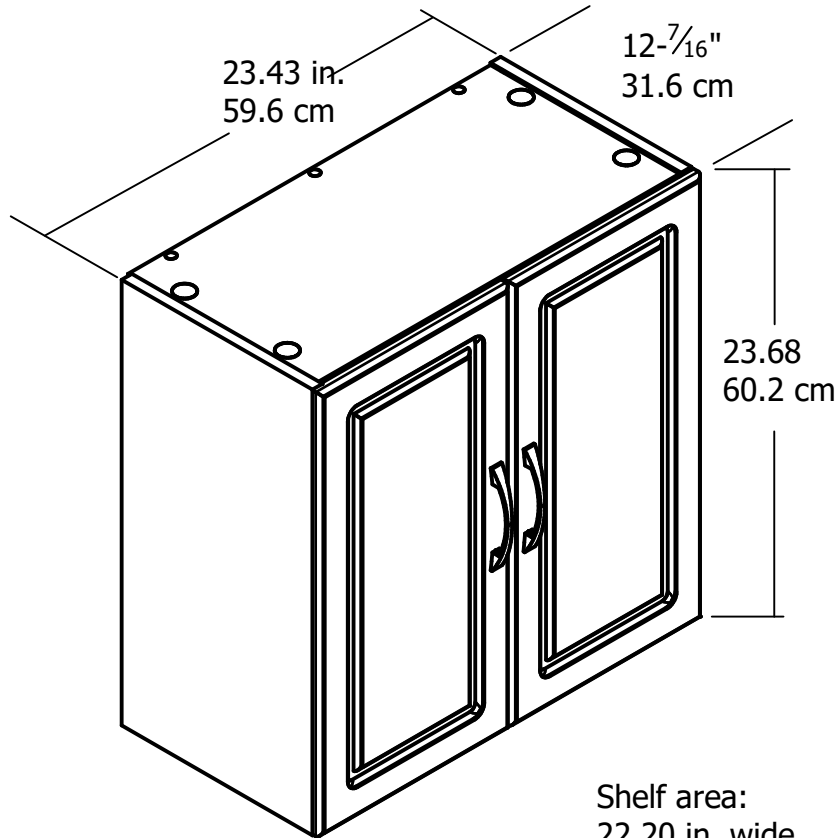

7366414COM - 24 in. Wall Cabinet

Finish: (56) Black Stipple/(414) Obsidian Black

Shelf area:
22.20 in. wide
10.82 in. deep

Wood Breakdown: 98%
Total storage: 3.06 cubic feet

Overall Product Size:
20.31in.H x 54 in.W x 12.44 in.D
51.6cmH x 137.1cmW x 31.6cmD

Unit Weight: 39 lbs. (17.7 kg)