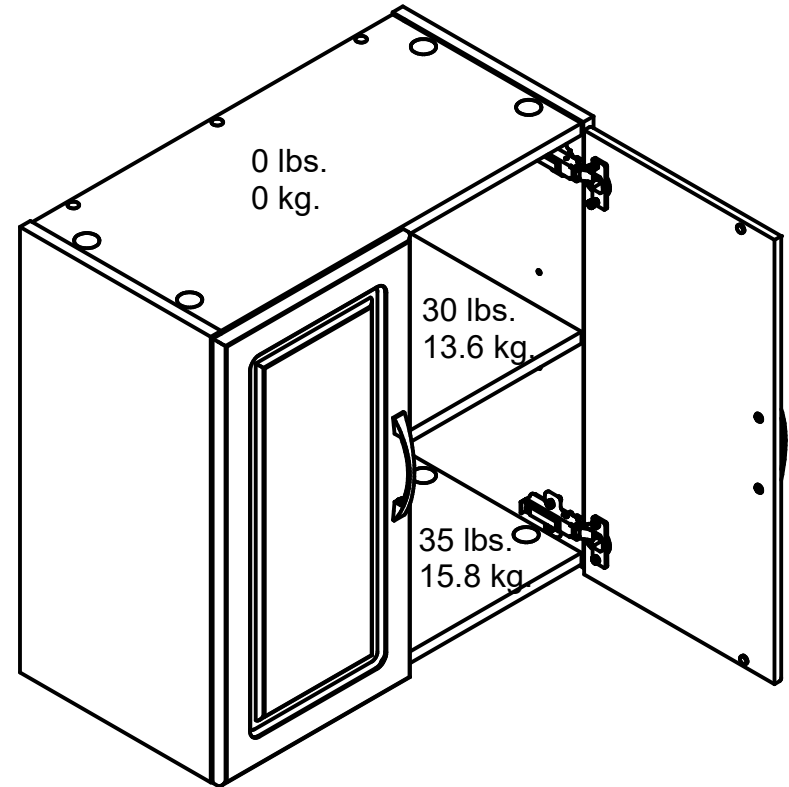

7366414COM - 24 in. Wall Cabinet

Finish: (56) Black Stipple/(414) Obsidian Black

Shelf area:
22.20 in. wide
10.82 in. deep

Wood Breakdown: 98%
Total storage: 3.06 cubic feet

Overall Product Size:
20.31in.H x 54 in.W x 12.44 in.D
51.6cmH x 137.1cmW x 31.6cmD

Unit Weight: 39 lbs. (17.7 kg)