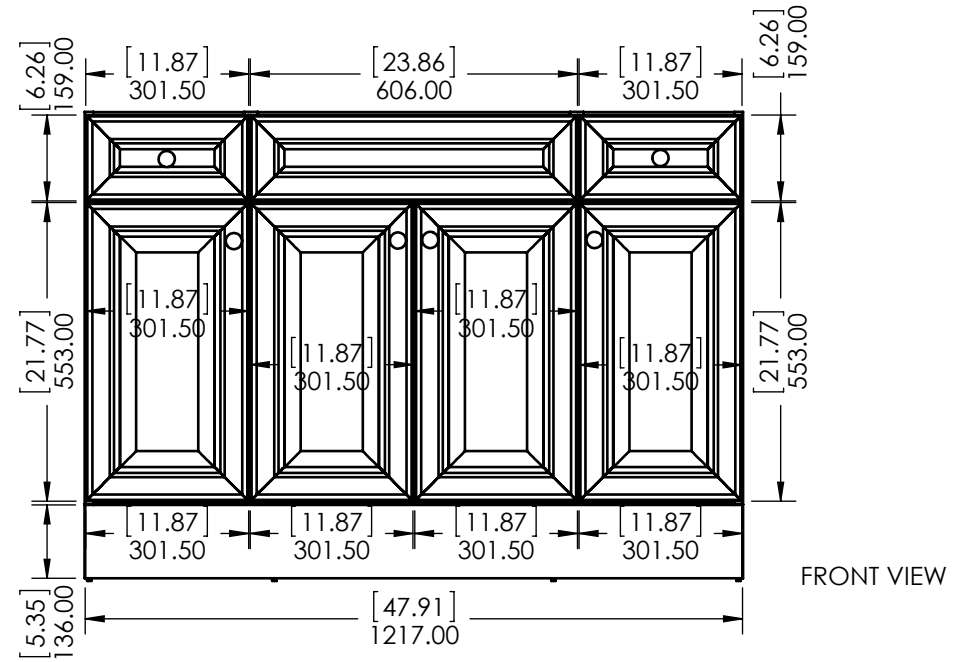

		SIZE	DWG. NO.	SHEET 3 OF 3
		A	Vtop Stone Effect, Oval 49x22	REV: 0

ITEM ID	DESCRIPTION
GF4821-WH	Glensford 48in x 21in D Vanity in White
GF4821-BT	Glensford 48in x 21in D Vanity in Butterscotch

REV	ECO#	DESCRIPTION	REV'D BY DATE	CHK'D BY DATE	APR'V'D BY DATE
0		New Release	IASV 5/1/17	IASV 5/1/17	IASV 5/1/17