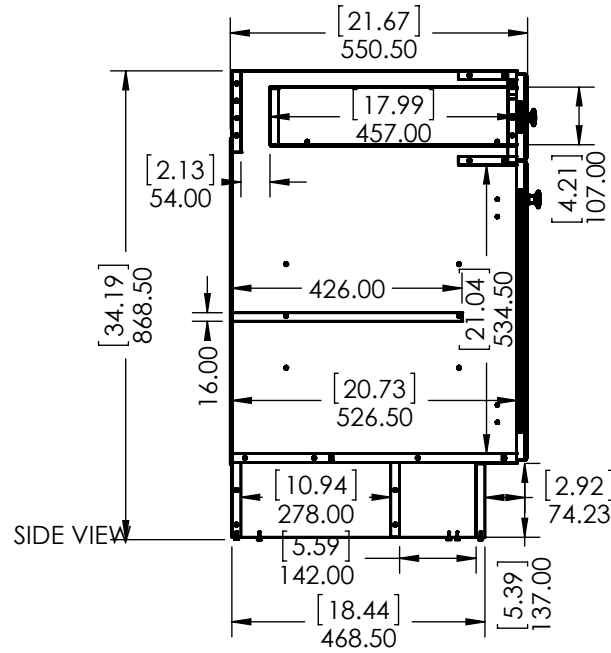

UNLESS OTHERWISE SPECIFIED
 DIMENSIONS ARE IN MM. AND [INCHES]
 TOLERANCES ARE
 + 0.125 [3.175] - 0.125 [-3.175]
 SCALE:1:12

	NAME	DATE
DRAWN	R. Rubio	08/22/16
CHECKED	R. Rubio	08/22/16
ENG APPR.	R. Rubio	08/22/16
MFG APPR.	C. Leal	08/22/16

		SIZE	DWG. NO.	SHEET 3 OF 3
		A	Vtop Stone Effect, Oval 49x22	REV: 0

ITEM ID	DESCRIPTION
GF4821-WH	Glensford 48in x 21in D Vanity in White
GF4821-BT	Glensford 48in x 21in D Vanity in Butterscotch

REV	ECO#	DESCRIPTION	REV'D BY DATE	CHK'D BY DATE	APR'V'D BY DATE
0		New Release	IASV 5/1/17	IASV 5/1/17	IASV 5/1/17

UNLESS OTHERWISE SPECIFIED
 DIMENSIONS ARE IN mm and [inches]
 AND TOLERANCES ARE +/- 1.0 [0.04]

DRAWN BY:	IASV	5/1/17
CHECKED BY:	IASV	5/1/17
APPROVED BY:	IASV	5/1/17
DO NOT SCALE DRAWING	SCALE: 1:10	SIZE: A