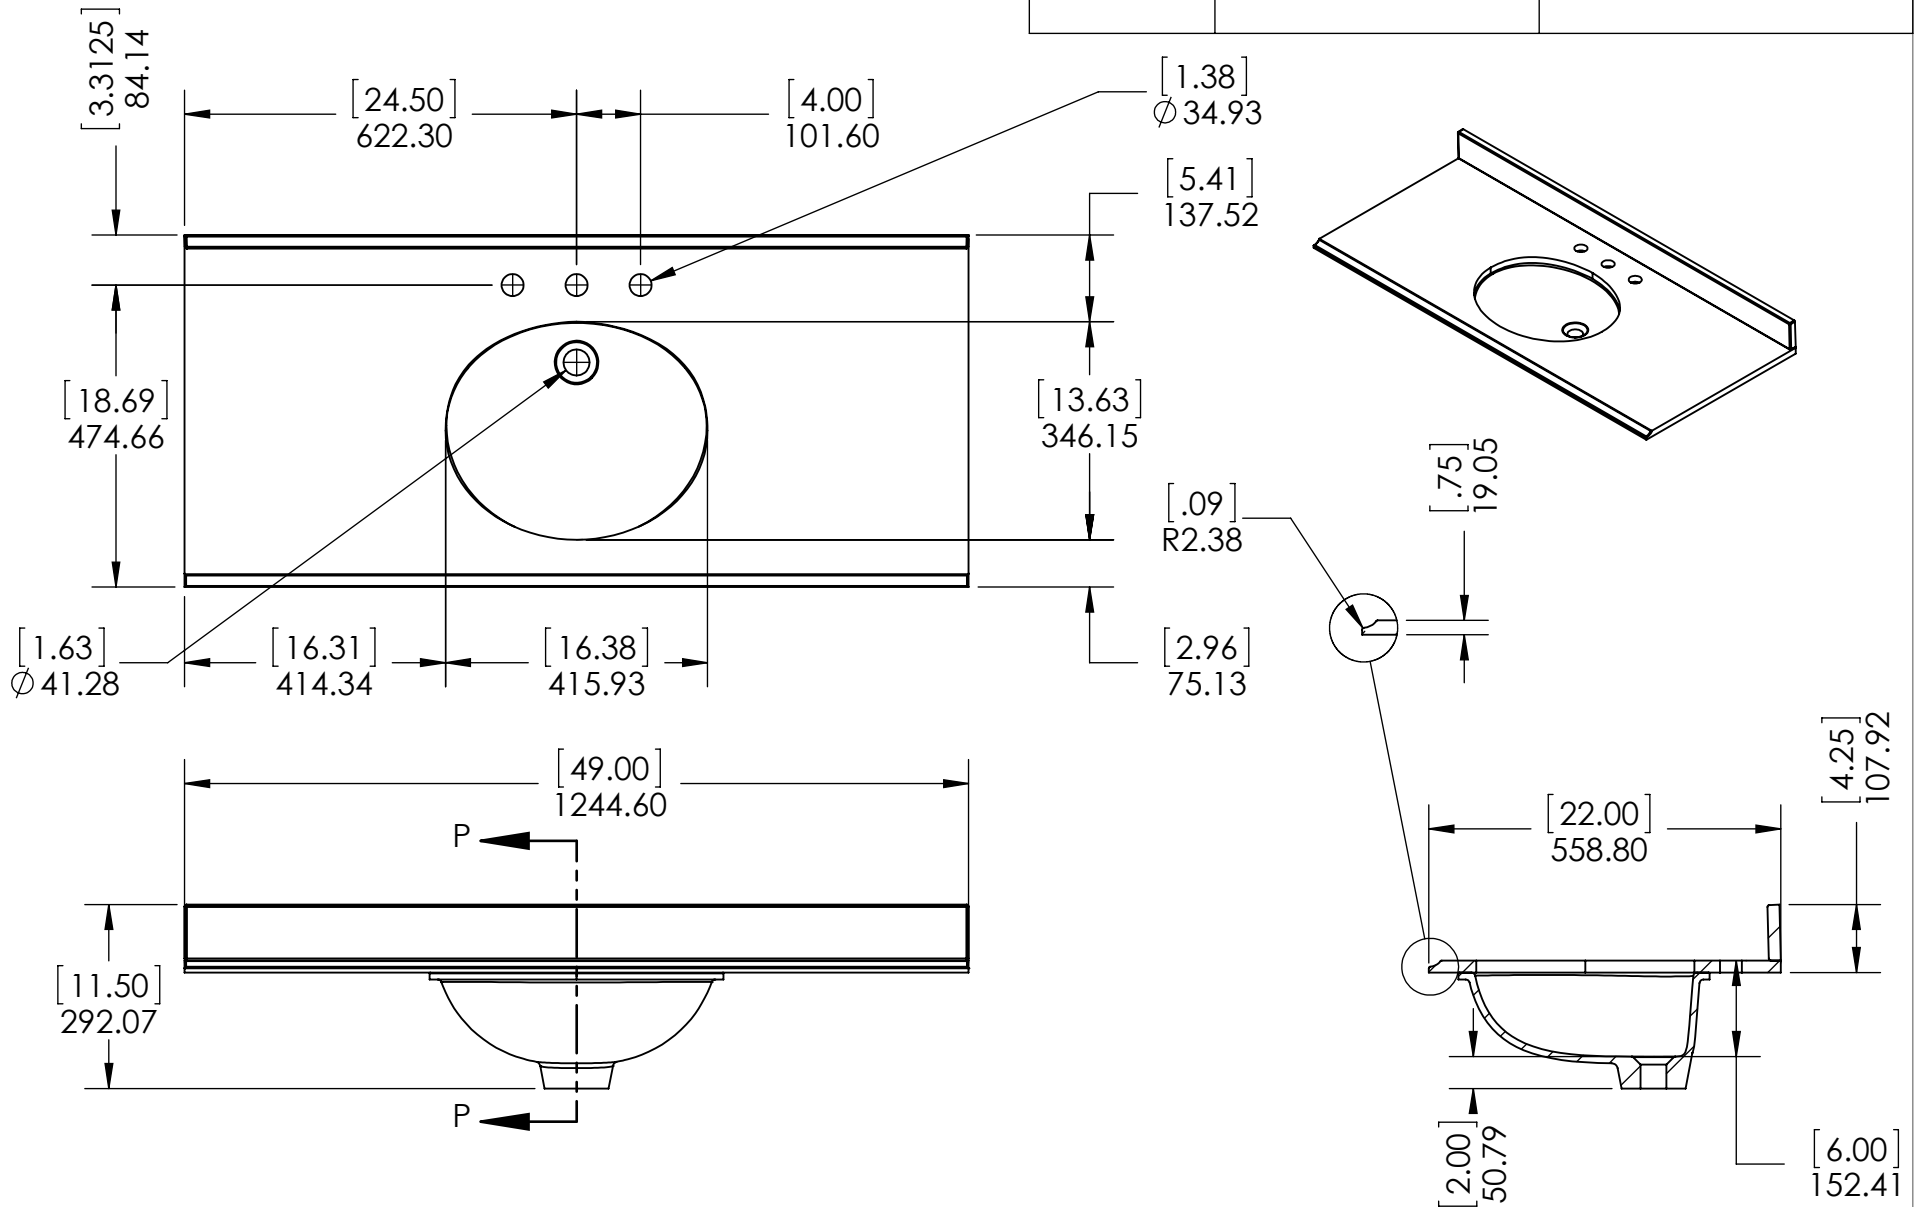

Rev #	Approved by	Change
0	R. Rubio	Released

PROPRIETARY AND CONFIDENTIAL
THE INFORMATION CONTAINED IN THIS DRAWING IS THE SOLE PROPERTY OF WOODCRAFTERS. ANY REPRODUCTION IN PART OR AS A WHOLE WITHOUT THE WRITTEN PERMISSION OF WOODCRAFTERS IS PROHIBITED.

UNLESS OTHERWISE SPECIFIED
DIMENSIONS ARE IN MM. AND (INCHES)
TOLERANCES ARE
+0.125 [3.175] -0.125 [-3.175]
SCALE:1:12

	NAME	DATE
DRAWN	R. Rubio	08/22/16
CHECKED	R. Rubio	08/22/16
ENG APPR.	R. Rubio	08/22/16
MFG APPR.	C. Leal	08/22/16

Wood Crafters
Vtop Stone Effect, Oval 49x22

SIZE DWG. NO. **A**

SHEET 1 OF 3
REV: **0**