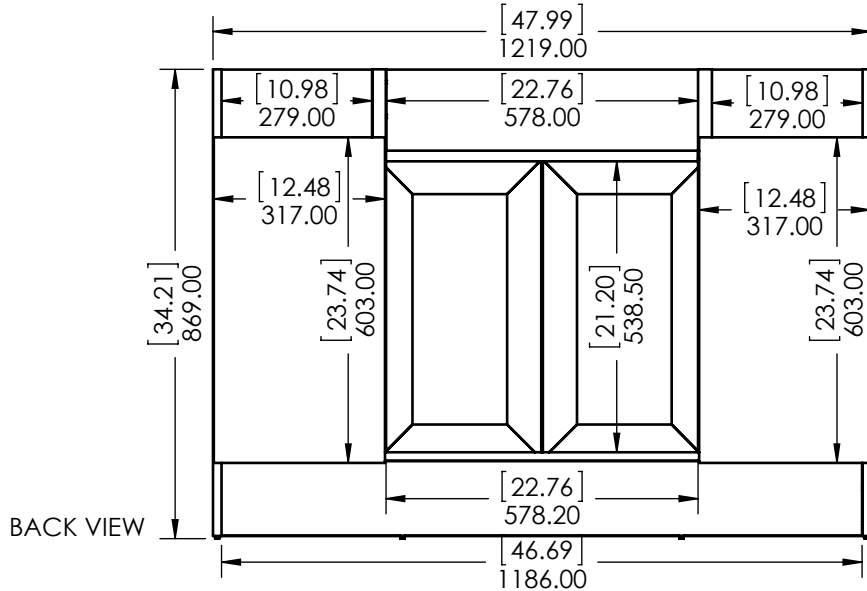

		SIZE	DWG. NO.	SHEET 3 OF 3
		A	Vtop Stone Effect, Oval 49x22	REV: 0

ITEM ID	DESCRIPTION
GF4821-WH	Glensford 48in x 21in D Vanity in White
GF4821-BT	Glensford 48in x 21in D Vanity in Butterscotch

REV	ECO#	DESCRIPTION	REV'D BY DATE	CHK'D BY DATE	APR'V'D BY DATE
0		New Release	IASV 5/1/17	IASV 5/1/17	IASV 5/1/17