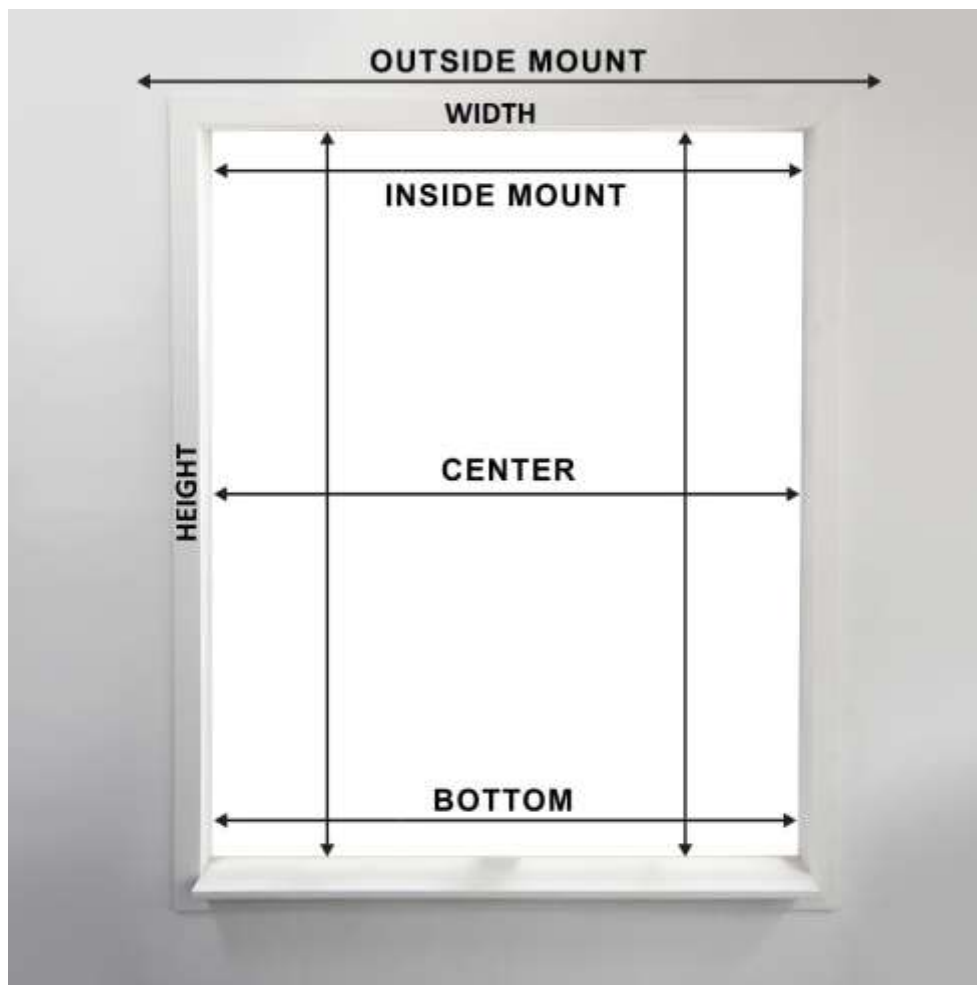

How to Measure Your Window for Cordless Faux Wood Blinds

<p style="text-align: center;">Inside Mount (Inside your window recess)</p>	<p style="text-align: center;">Outside Mount (Outside your window recess, on framework or the surrounding wall)</p>
<p>1. Width: To find the width, measure the top, middle and bottom within your window recess. Use the narrowest width as your window-width.</p> <p>2. Height/Length: To find the height, measure exact window-recess height at left, middle, and right side. Use the longest height as your window-height.</p> <p>3. Depth: Minimum 1-1/4 inches required. If you want a flush mount a minimum of 3 inches is required.</p> <p>4. ORDERING: Choose a width that is 1/4 inch or smaller than the window-width from above. Choose a height that is the same or longer than your window-height.</p> <p>*Ordering a product that is more than 1 inch shorter in width than your window-width will create a large light gap, so think about what will satisfy your need.</p>	<p>1. Determine where the blind is to be placed. You will need a minimum of 1-1/4 inches of flat mounting space above your window to accommodate the mounting hardware.</p> <p>2. Width: Choose a product-width that is the same or greater than the width of your window recess. We recommend adding 2 to 6 inches extra to the measured-width to maximize light control and privacy.</p> <p>3. Height/Length: Measure exact measured-height from the top of the proposed headrail location to the base of the sill. If there is no sill, measure where you would like the blind to drop. Add 2 to 6 inches to the height for optimum light control and privacy.</p> <p>4. ORDERING: Choose a width that is the same or wider than the product-width from above. Choose a height that is the same or longer than your measured-height.</p>
<p style="text-align: center;">All of our products ship exactly as ordered. There are no deductions.</p> <p style="text-align: center;">Example: If you order a 24"Width x 60"Height/Length, then the product that you'll receive will be 24"Width x 60"Height/Length.</p>	