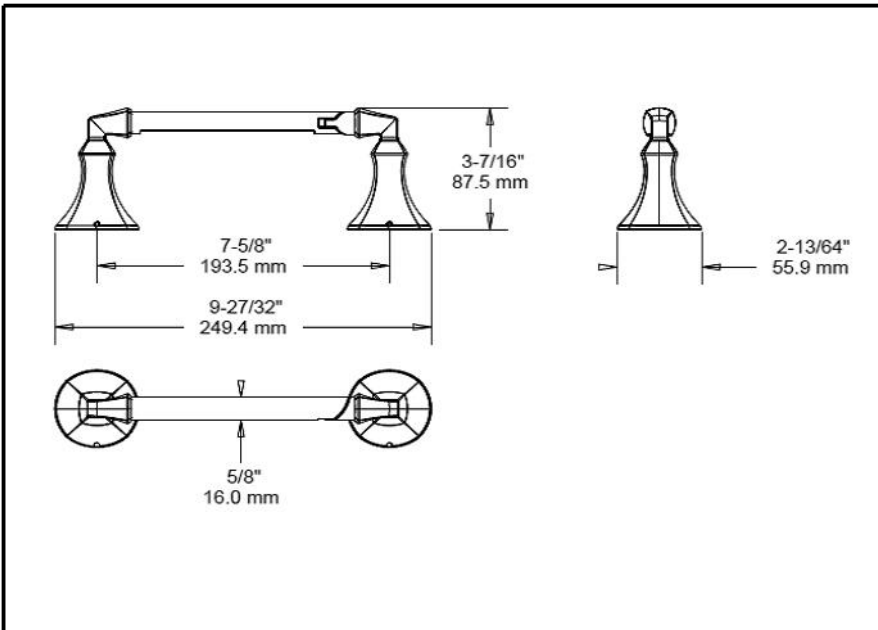

DELTA[®]

ACCESSORIES

- Ashlyn™ Bath collection
- Pivoting TPH

Submitted Model No.: _____

Specific Features: _____

STANDARD SPECIFICATIONS:

- Wood blocking is preferable behind all wall surfaces. If wood blocking is not available, the following fasteners are suggested: Tile/Masonry-Plastic or lead Anchors Plaster/drywall-Toggle bolts.
- Mounting hardware and mounting template included with product.