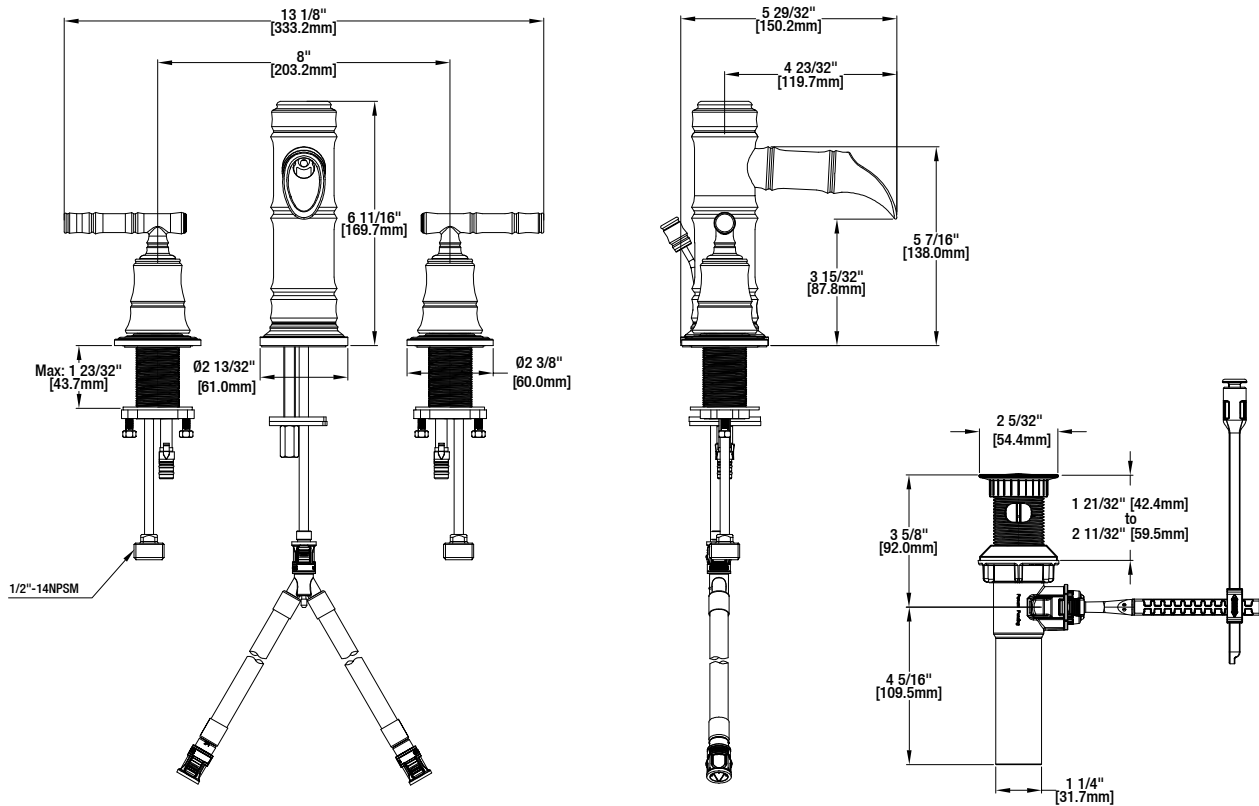

Bamboo 8 in. Widespread 2-Handle Low-Arc Bathroom Faucet

FEATURES

- Requires 3-Hole Sink with 8" On-Center
- 1/2" IPS Connections
- Max Flow Rate: 1.2 gpm (4.5 L/min) at 60 psi
- Max Countertop Thickness: 1 23/32"
- Spout Reach: 4 23/32"
- Spout Height: 5 7/16"
- 1/4 Turn Ceramic Valve for Lifetime Drip-Free Operation
- With ClickInstall™ Drain Assembly

MODEL	SKU #	FINISH
HD67388W-8004	304685864	Brushed Nickel
HD67388W-8096H	304685522	Heritage Bronze

WARRANTY

- Limited Lifetime Warranty

INSTALLATION DIMENSIONS

Glacier Bay reserves the right to make changes in specifications and materials and to change and discontinue models, both without notice or obligation. Dimensions are for reference only.