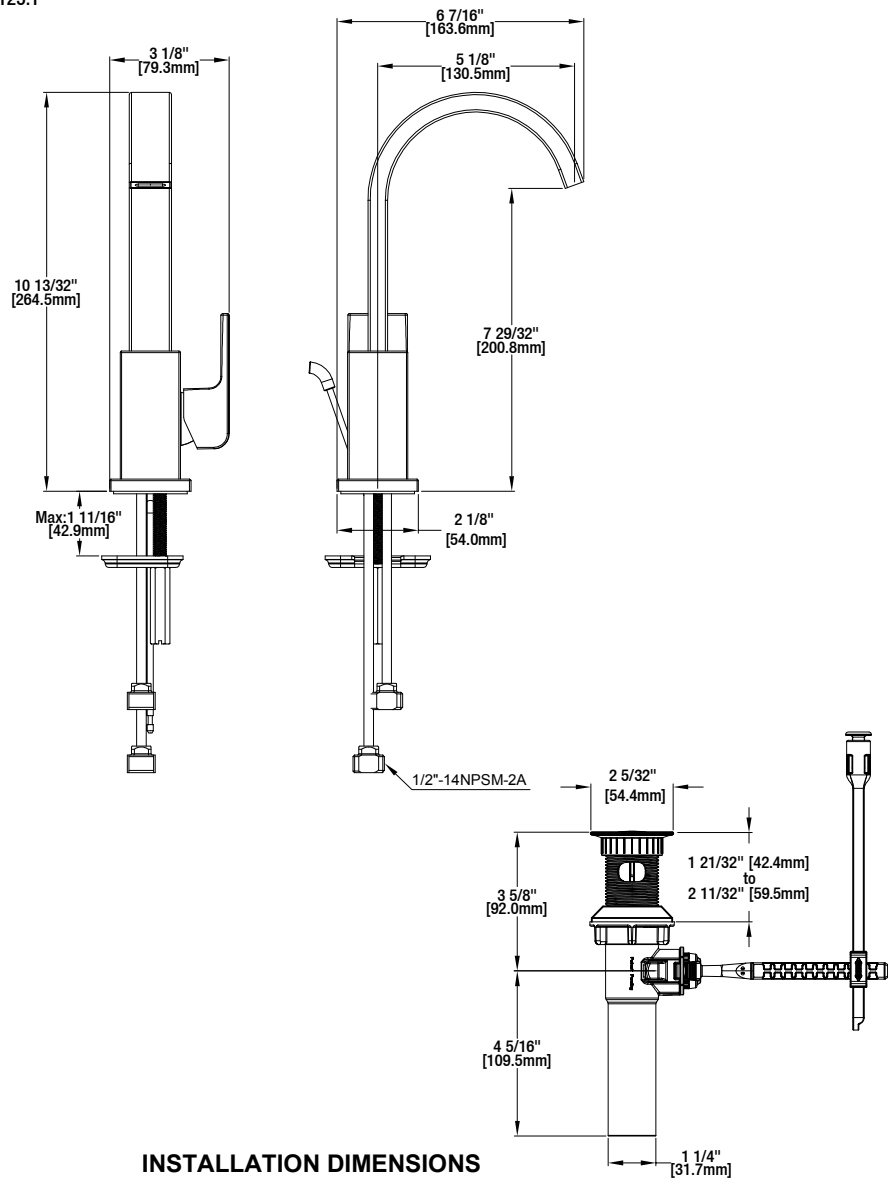

Farrington Single-Handle Lavatory Faucet

MODEL	SKU #	FINISH
HD67524W-6101	304353800	Chrome
HD67524W-6104	304353814	Brushed Nickel
HD67524W-6110H	305351357	Matte Black

FEATURES

- Requires 1-Hole Sink
- 1/2" IPS Connections
- Max Flow Rate: 1.2 gpm (4.5 L/min) at 60 psi
- Max Countertop Thickness: 1 11/16"
- Spout Reach: 5 1/8"
- Spout Height: 7 29/32"
- Ceramic Valve for Lifetime Drip-Free Operation
- With ClickInstall™ Drain Assembly
- With Zinc Lever Handle

CODE COMPLIANCE

- IAPMO Certified: ASME A112.18.1/CSA B125.1
- Compliant to NSF/ANSI 61 Section 9
- Compliant to NSF/ANSI 372
- Calgreen Certified
- EPA WaterSense Certified
- Meets AB 1953 Lead Standard
- ADA Compliant

WARRANTY

- Limited Lifetime Warranty

INSTALLATION DIMENSIONS

Glacier Bay reserves the right to make changes in specifications and materials and to change and discontinue models, both without the notice or obligation. Dimensions are for reference only.