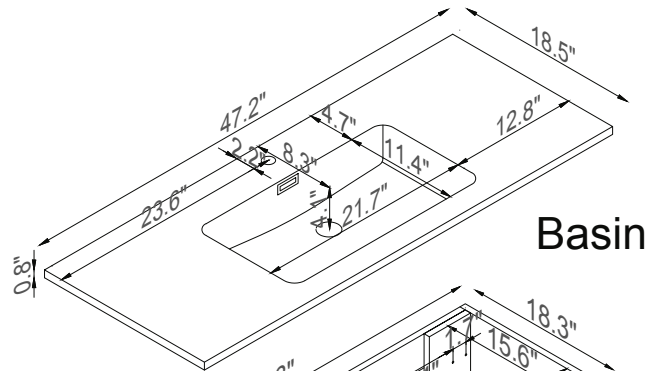

Streamline

Side Cab.

Basin

Master Cabinet

Side Cab.

K1801-161-48-512S