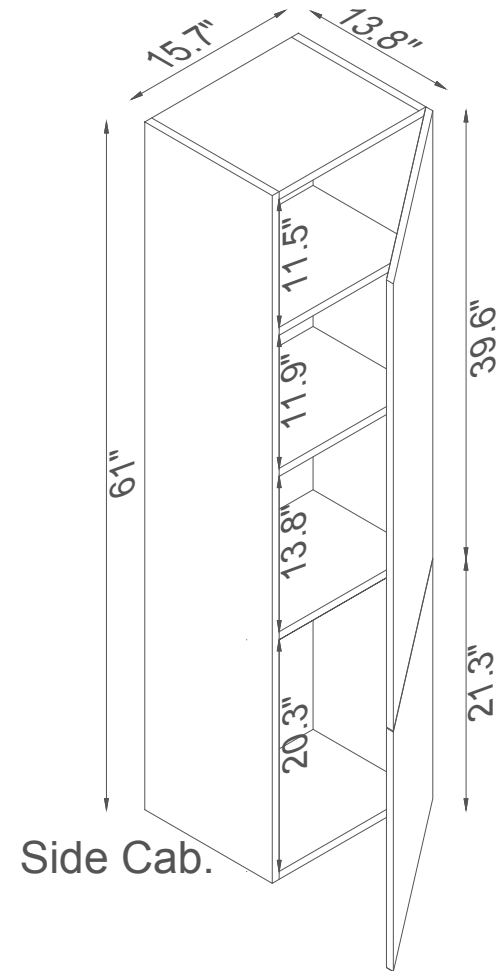

Streamline

Side Cab.

Basin

Master Cabinet

Side Cab.

K1801-161-48-512S