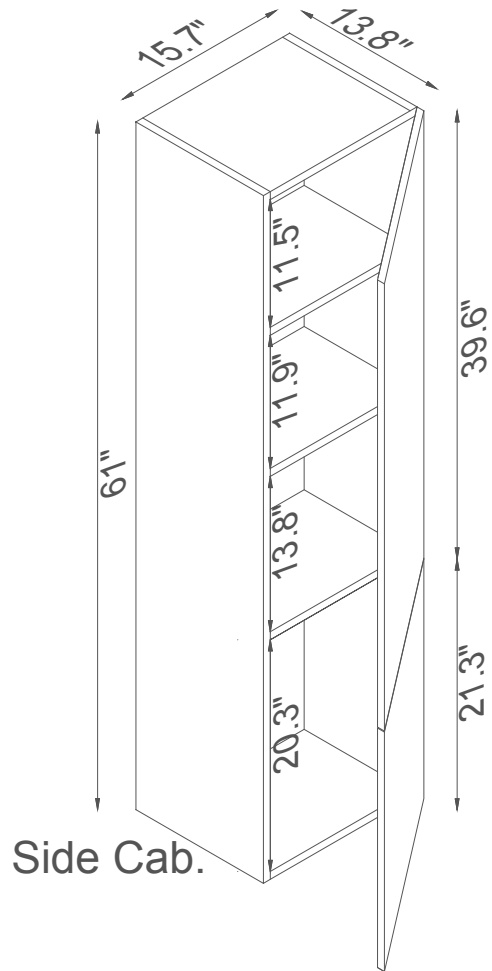

Streamline

Side Cab.

Basin

Master Cabinet

Side Cab.

K1801-161-48-512S