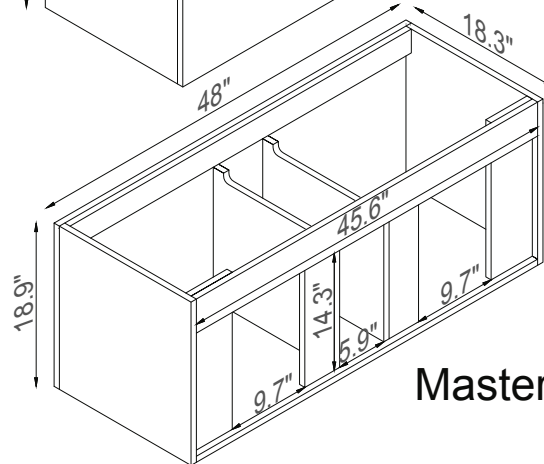

Streamline

Side Cab.

Basin

Master Cabinet

Side Cab.

K1801-161-48-512S