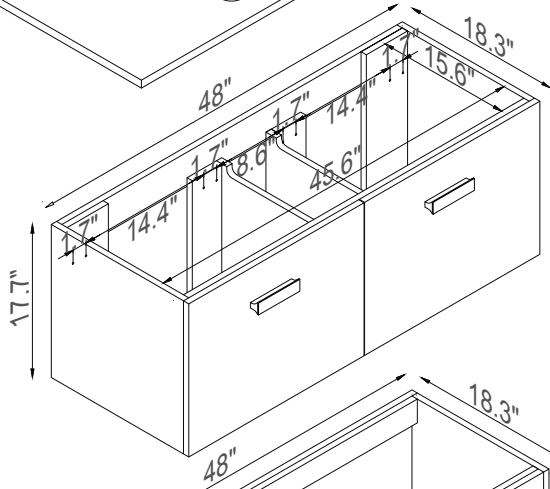

Streamline

Side Cab.

Basin

Master Cabinet

Side Cab.

K1801-161-48-512S