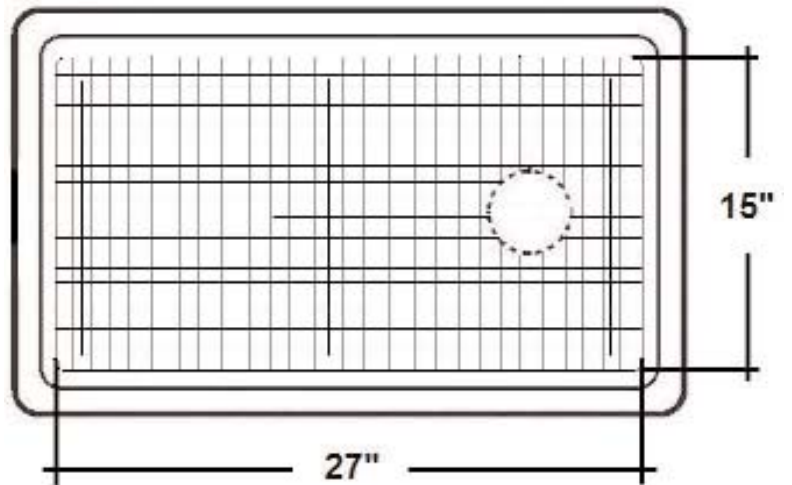

**FS30  
WIRE GRID**

Cat. No.  
FS30 Wire Grid

Sink not included

L: 27"  
W: 15"  
H: 3/4"

Hole Diameter: 5-1/2"

**Features:**

- ▶ Fits Bottom of FS30CD Farmer Sink
- ▶ Rubber Feet Covers Included

**Finishes:**

**SS** Stainless Steel

Dimensions and specifications subject to change without notice.