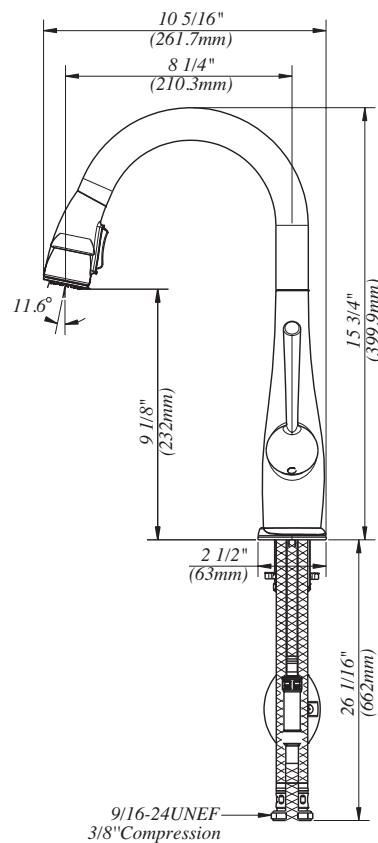

WARRANTY

- Limited Lifetime Warranty

INSTALLATION DIMENSIONS