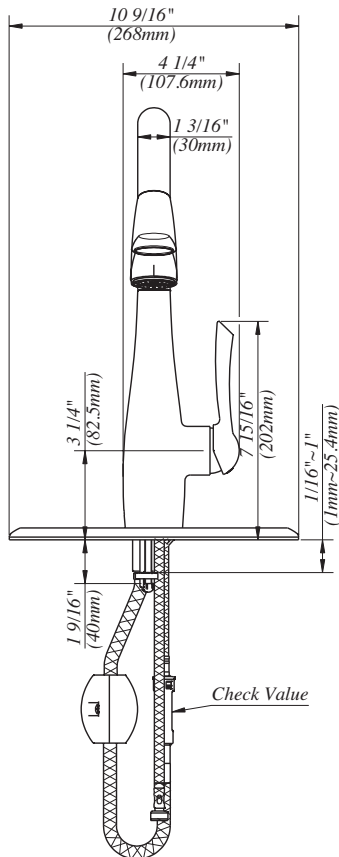

WARRANTY

- Limited Lifetime Warranty

INSTALLATION DIMENSIONS