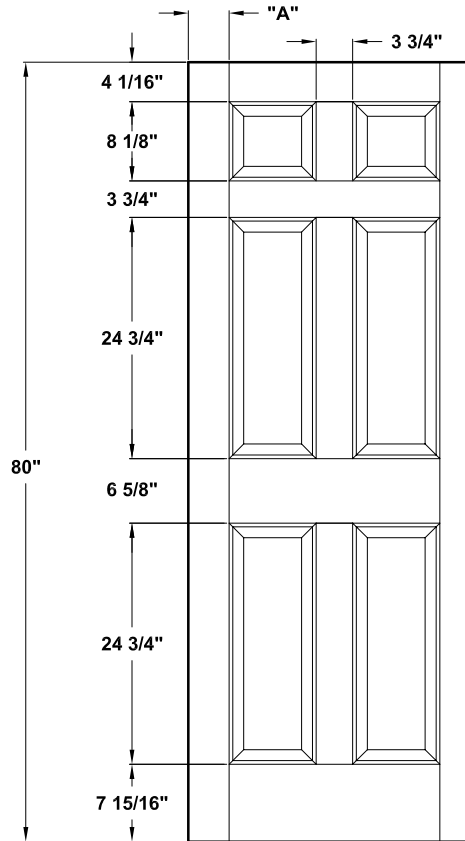

<i>Door width</i>	12" to 16"	18" to 36"
<i>stile width "A"</i>	3 3/16"	4-3/16"

Specification sheet

Title 6 Panel door

Height
80"

Creation date
2004-june-03

Prep. by: J.C

Revision date
2005-02-22

Rev.
1

Scale nts

D80-04