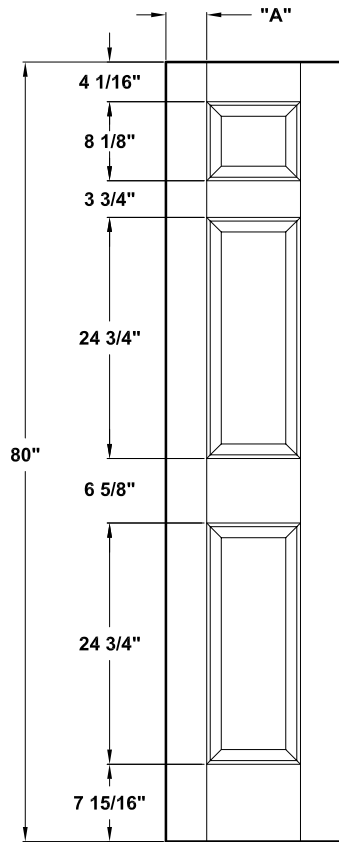

<i>Door width</i>	12" to 16"	18" to 36"
<i>stile width "A"</i>	3 3/16"	4-3/16"

Specification sheet

Title 6 Panel door

Height
80"

Creation date
2004-june-03

Prep. by: J.C

Revision date
2005-02-22

Rev.
1

Scale nts

D80-04