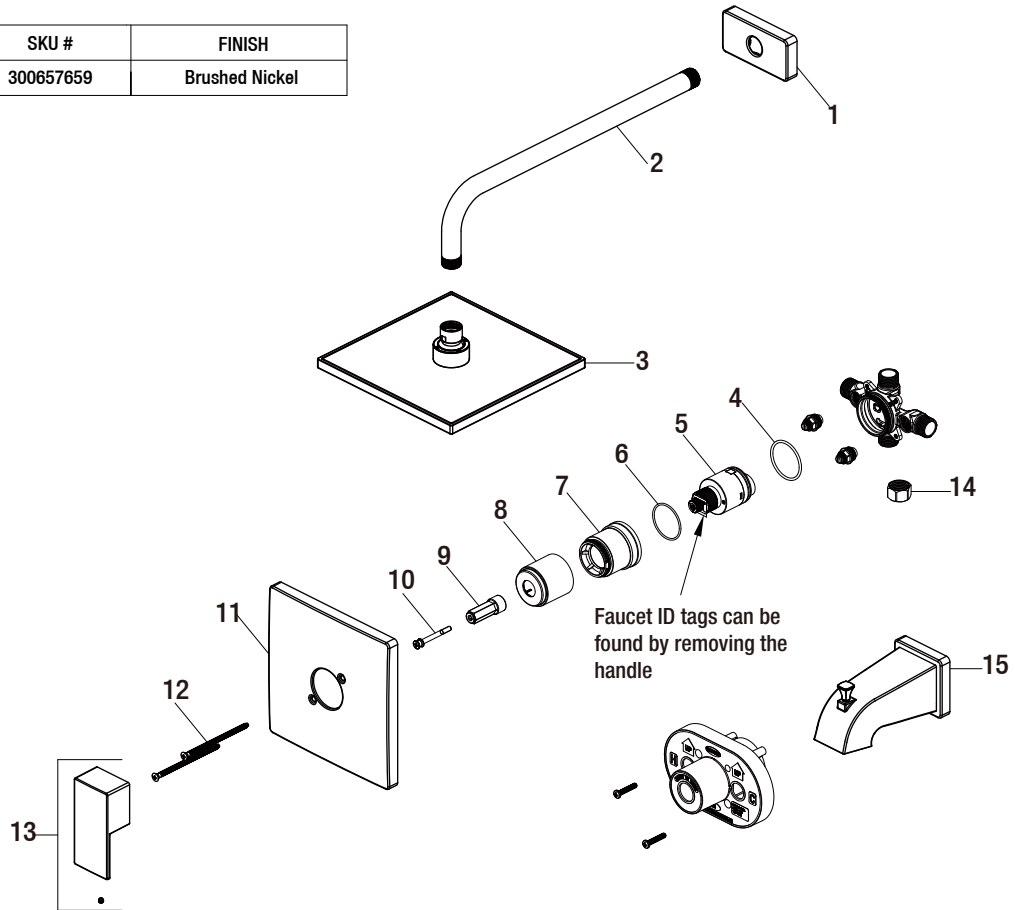

Marx Single-Handle 1-Spray Tub and Shower Faucet in Brushed Nickel

MODEL	SKU #	FINISH
HD873X-6404	300657659	Brushed Nickel

Many replacement parts can be purchased online or at your local store. Please use the table below to identify the part SKU number needed, go to HOMEDEPOT.COM, and check for online and store availability. If you can't find the part you are looking for, please call 1-855-HD-GLACIER.

Part	Description	Part #	Internet SKU #	Store SKU #
1	Shower flange	RP8059104		
2	Shower arm	RP8059204		
3	Showerhead	RP3829604		
4	O-ring	RP60101		
5	Cartridge	RP20075	202666286	270530
6	O-ring	RP60091		
7	Bonnet nut	RP7043701		
8	Sleeve	RP8054004		

Part	Description	Part #	Internet SKU #	Store SKU #
9	Inverter	RP70556		
10	Screw	RP50188		
11	Escutcheon	RP8059304		
12	Escutcheon screw	RP5019704		
13	Handle assembly	RP1352204		
14	Plug	RP70365		
15	Spout	RP3307604		