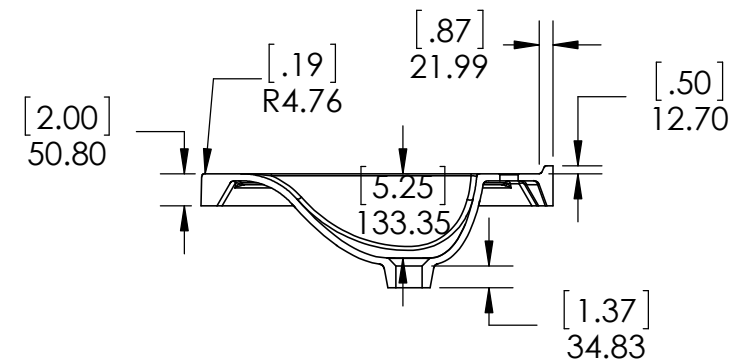

DRAWING TYPE	ITEM ID	ITEM DESCRIPTION	TECHNOLOGIES	DRAWING STATUS
Finish Good	HU4922R-WH	Vtop Wave 49 x 22 4 in	AB Composite	Ready for production
Finish Good	HU49R-WH	Glacier Bay in. Cultured Marble Vanity Top - White	AB Composite	Ready for production

REV	ECO #	DESCRIPTION	REV'D BY DATE	CHK'D BY DATE	APRV'D BY DATE
1		New Design	4/01/16	4/01/16	4/01/16
2		New item, Online	2/06/18	2/06/18	2/06/18

Estimated Weight: 16.5kg

PROPRIETARY AND CONFIDENTIAL
THE INFORMATION CONTAINED IN THIS DRAWING IS THE SOLE PROPERTY OF WOODCRAFTERS. ANY REPRODUCTION IN PART OR AS A WHOLE WITHOUT THE WRITTEN PERMISSION OF WOODCRAFTERS IS PROHIBITED.

UNLESS OTHERWISE SPECIFIED
DIMENSIONS ARE IN MM. AND (INCHES)
TOLERANCES ARE
+ 0.125 [3.175] - 0.125 [-3.175]
SCALE:1:12

	NAME	DATE
DRAWN	E. Sandoval	4/01/16
CHECKED	O. Razo	2/06/18
ENG APPR.	V. Sanchez	2/06/18
MFG APPR.	C. Leal	2/06/18

Wood Crafters

SIZE DWG. NO. **A** Vtop Wave 49x22

SHEET 1 OF 1 REV: 1