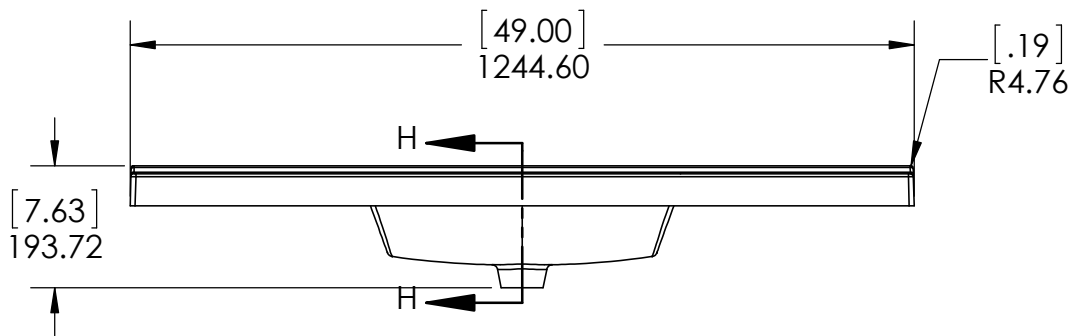

REV	ECO #	DESCRIPTION	REV'D BY DATE	CHK'D BY DATE	APRV'D BY DATE
1		New Design	4/01/16	4/01/16	4/01/16
2		New item, Online	2/06/18	2/06/18	2/06/18

Estimated Weight: 16.5kg

PROPRIETARY AND CONFIDENTIAL
 THE INFORMATION CONTAINED IN THIS DRAWING IS THE SOLE PROPERTY OF WOODCRAFTERS. ANY REPRODUCTION IN PART OR AS A WHOLE WITHOUT THE WRITTEN PERMISSION OF WOODCRAFTERS IS PROHIBITED.

UNLESS OTHERWISE SPECIFIED
 DIMENSIONS ARE IN MM. AND (INCHES)
 TOLERANCES ARE
 + 0.125 [3.175] - 0.125 [-3.175]
 SCALE:1:12

	NAME	DATE
DRAWN	E. Sandoval	4/01/16
CHECKED	O. Razo	2/06/18
ENG APPR.	V. Sanchez	2/06/18
MFG APPR.	C. Leal	2/06/18

Wood Crafters

SIZE DWG. NO. **A** Vtop Wave 49x22

SHEET 1 OF 1 REV: 1

ITEM ID	DESCRIPTION
GF4821-WH	Glensford 48in x 21in D Vanity in White
GF4821-BT	Glensford 48in x 21in D Vanity in Butterscotch

REV	ECO#	DESCRIPTION	REV'D BY DATE	CHK'D BY DATE	APR'V'D BY DATE
0		New Release	IASV 5/1/17	IASV 5/1/17	IASV 5/1/17

UNLESS OTHERWISE SPECIFIED
 DIMENSIONS ARE IN mm and [inches]
 AND TOLERANCES ARE +/- 1.0 [0.04]

DRAWN BY:	IASV	5/1/17
CHECKED BY:	IASV	5/1/17
APPROVED BY:	IASV	5/1/17
DO NOT SCALE DRAWING	SCALE: 1:10	SIZE: A