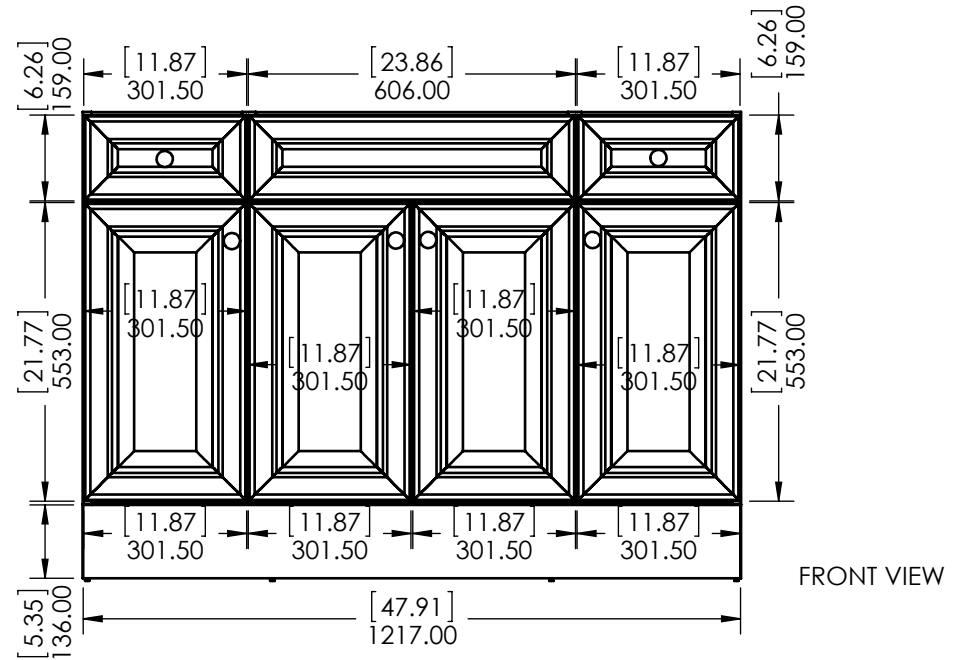

UNLESS OTHERWISE SPECIFIED
 DIMENSIONS ARE IN MM. AND (INCHES)
 TOLERANCES ARE
 + 0.125 [3.175] - 0.125 [-3.175]
 SCALE:1:12

	NAME	DATE
DRAWN	E. Sandoval	4/01/16
CHECKED	O. Razo	2/06/18
ENG APPR.	V. Sanchez	2/06/18
MFG APPR.	C. Leal	2/06/18

Wood Crafters

SIZE DWG. NO. **A** Vtop Wave 49x22

SHEET 1 OF 1 REV: 1

ITEM ID	DESCRIPTION
GF4821-WH	Glensford 48in x 21in D Vanity in White
GF4821-BT	Glensford 48in x 21in D Vanity in Butterscotch

REV	ECO#	DESCRIPTION	REV'D BY DATE	CHK'D BY DATE	APR'V'D BY DATE
0		New Release	IASV 5/1/17	IASV 5/1/17	IASV 5/1/17