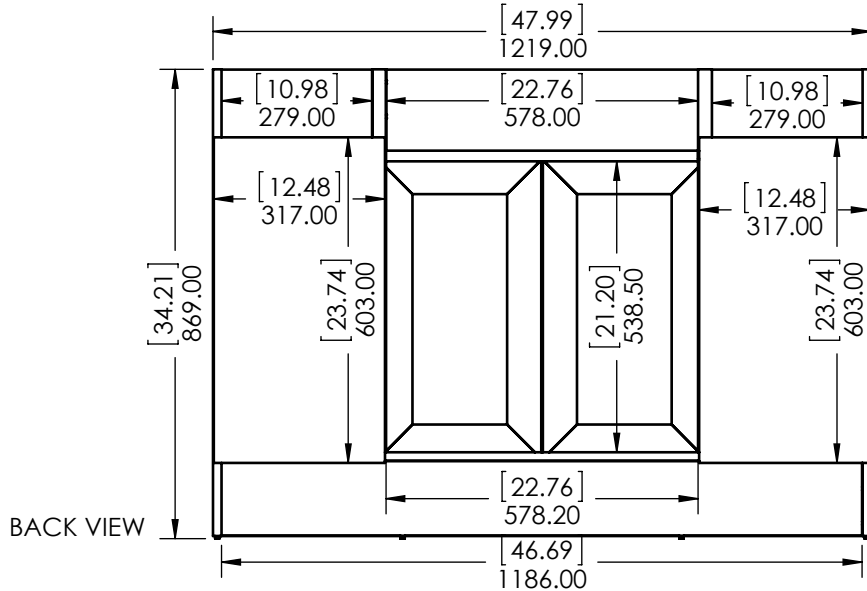

UNLESS OTHERWISE SPECIFIED
 DIMENSIONS ARE IN MM. AND (INCHES)
 TOLERANCES ARE
 + 0.125 [3.175] - 0.125 [-3.175]
 SCALE:1:12

	NAME	DATE
DRAWN	E. Sandoval	4/01/16
CHECKED	O. Razo	2/06/18
ENG APPR.	V. Sanchez	2/06/18
MFG APPR.	C. Leal	2/06/18

Wood Crafters

SIZE DWG. NO. **A** Vtop Wave 49x22

SHEET 1 OF 1 REV: 1

ITEM ID	DESCRIPTION
GF4821-WH	Glensford 48in x 21in D Vanity in White
GF4821-BT	Glensford 48in x 21in D Vanity in Butterscotch

REV	ECO#	DESCRIPTION	REV'D BY DATE	CHK'D BY DATE	APR'V'D BY DATE
0		New Release	IASV 5/1/17	IASV 5/1/17	IASV 5/1/17

UNLESS OTHERWISE SPECIFIED
 DIMENSIONS ARE IN mm and [inches]
 AND TOLERANCES ARE +/- 1.0 [0.04]

DRAWN BY:	IASV	5/1/17
CHECKED BY:	IASV	5/1/17
APPROVED BY:	IASV	5/1/17
DO NOT SCALE DRAWING	SCALE: 1:10	SIZE: A