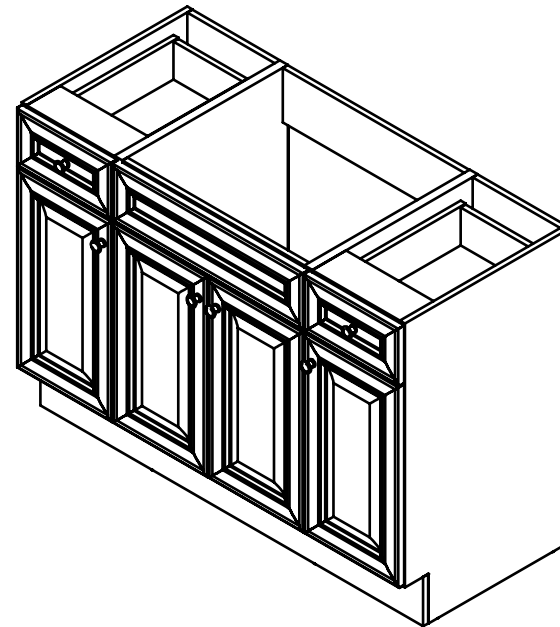

Wood Crafters

SIZE DWG. NO. **A** Vtop Wave 49x22

SHEET 1 OF 1 REV: 1

ITEM ID	DESCRIPTION
GF4821-WH	Glensford 48in x 21in D Vanity in White
GF4821-BT	Glensford 48in x 21in D Vanity in Butterscotch

REV	ECO#	DESCRIPTION	REV'D BY DATE	CHK'D BY DATE	APR'V'D BY DATE
0		New Release	IASV 5/1/17	IASV 5/1/17	IASV 5/1/17