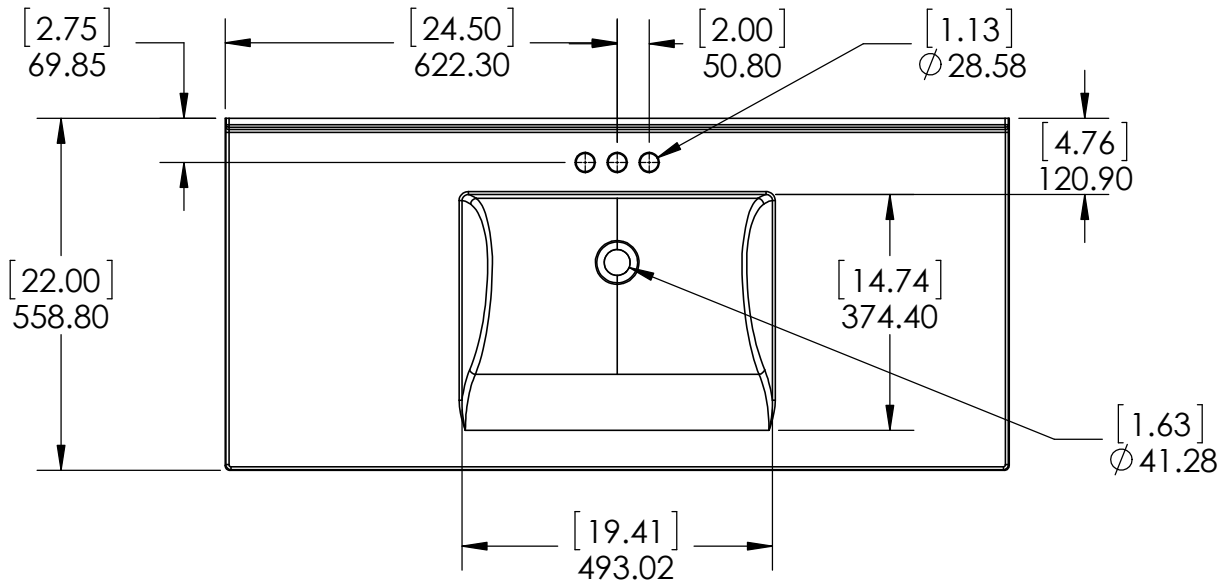

REV	ECO #	DESCRIPTION	REV'D BY DATE	CHK'D BY DATE	APRV'D BY DATE
1		New Design	4/01/16	4/01/16	4/01/16
2		New item, Online	2/06/18	2/06/18	2/06/18

Estimated Weight: 16.5kg

PROPRIETARY AND CONFIDENTIAL
 THE INFORMATION CONTAINED IN THIS DRAWING IS THE SOLE PROPERTY OF WOODCRAFTERS. ANY REPRODUCTION IN PART OR AS A WHOLE WITHOUT THE WRITTEN PERMISSION OF WOODCRAFTERS IS PROHIBITED.

UNLESS OTHERWISE SPECIFIED
 DIMENSIONS ARE IN MM. AND (INCHES)
 TOLERANCES ARE
 + 0.125 [3.175] - 0.125 [-3.175]
 SCALE:1:12

	NAME	DATE
DRAWN	E. Sandoval	4/01/16
CHECKED	O. Razo	2/06/18
ENG APPR.	V. Sanchez	2/06/18
MFG APPR.	C. Leal	2/06/18

Wood Crafters

SIZE DWG. NO. **A** Vtop Wave 49x22

SHEET 1 OF 1 REV: 1

ITEM ID	DESCRIPTION
GF4821-WH	Glensford 48in x 21in D Vanity in White
GF4821-BT	Glensford 48in x 21in D Vanity in Butterscotch

REV	ECO#	DESCRIPTION	REV'D BY DATE	CHK'D BY DATE	APR'V'D BY DATE
0		New Release	IASV 5/1/17	IASV 5/1/17	IASV 5/1/17

UNLESS OTHERWISE SPECIFIED
 DIMENSIONS ARE IN mm and [inches]
 AND TOLERANCES ARE +/- 1.0 [0.04]

DRAWN BY:	IASV	5/1/17
CHECKED BY:	IASV	5/1/17
APPROVED BY:	IASV	5/1/17
DO NOT SCALE DRAWING	SCALE: 1:10	SIZE: A