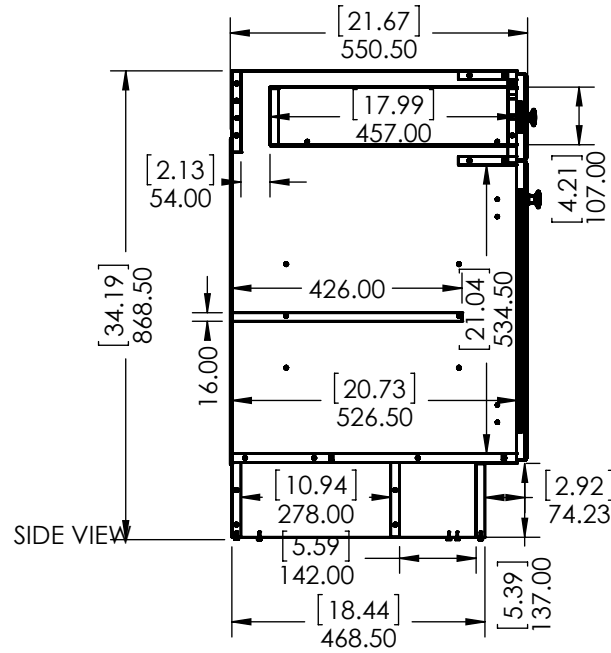

UNLESS OTHERWISE SPECIFIED
 DIMENSIONS ARE IN MM. AND (INCHES)
 TOLERANCES ARE
 + 0.125 [3.175] - 0.125 [-3.175]
 SCALE:1:12

	NAME	DATE
DRAWN	E. Sandoval	4/01/16
CHECKED	O. Razo	2/06/18
ENG APPR.	V. Sanchez	2/06/18
MFG APPR.	C. Leal	2/06/18

Wood Crafters

SIZE DWG. NO. **A** Vtop Wave 49x22

SHEET 1 OF 1 REV: 1

ITEM ID	DESCRIPTION
GF4821-WH	Glensford 48in x 21in D Vanity in White
GF4821-BT	Glensford 48in x 21in D Vanity in Butterscotch

REV	ECO#	DESCRIPTION	REV'D BY DATE	CHK'D BY DATE	APR'V'D BY DATE
0		New Release	IASV 5/1/17	IASV 5/1/17	IASV 5/1/17

UNLESS OTHERWISE SPECIFIED
 DIMENSIONS ARE IN mm and [inches]
 AND TOLERANCES ARE +/- 1.0 [0.04]

DRAWN BY:	IASV	5/1/17
CHECKED BY:	IASV	5/1/17
APPROVED BY:	IASV	5/1/17
DO NOT SCALE DRAWING	SCALE: 1:10	SIZE: A

TITLE:	GLENSFORD 48" ASSEMBLY	
PART NO:	PAGE 1 OF 1	REV: 0