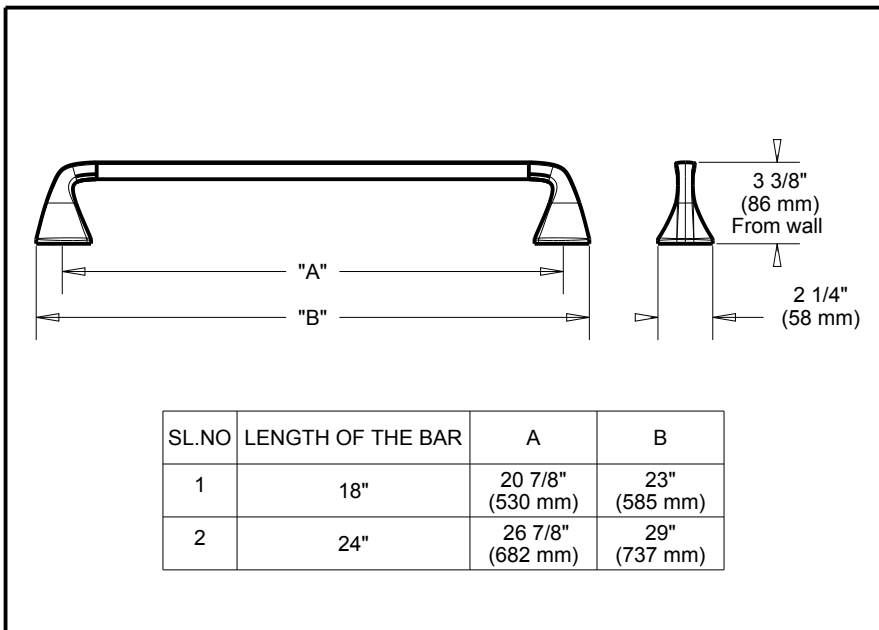

### STANDARD SPECIFICATIONS:

- Wood blocking is preferable behind all wall surfaces. If wood blocking is not available, the following fasteners are suggested: Tile/Masonry-Plastic or lead Anchors Plaster/drywall-Toggle bolts.
- Mounting hardware and mounting template included with product.