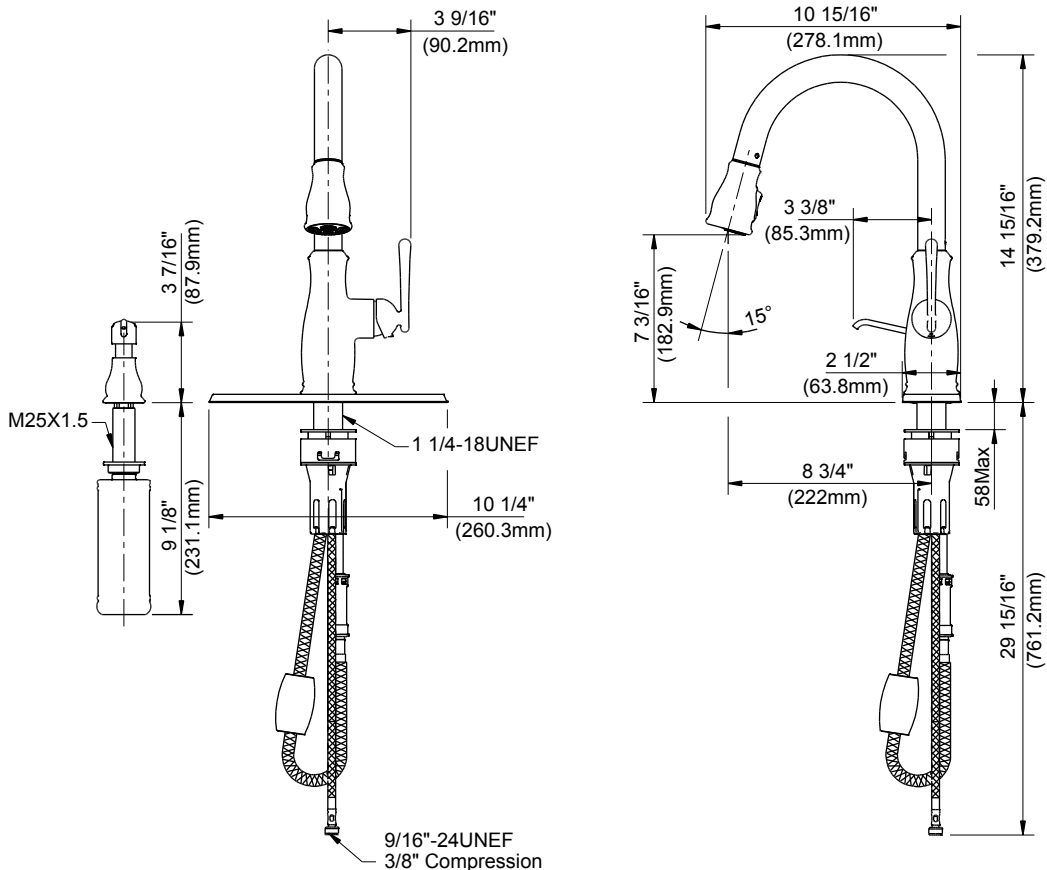

Kagan Single-Handle Pull-Down Sprayer Kitchen Faucet

MODEL	OMSID#	FINISH
FP1B4201CP	309952959	Chrome
FP1B4201SP	309952963	Stainless
FP1B4201ORB	309952960	Oil Rubbed Bronze

FEATURES

- Requires 2- or 4-Hole Sink with 8" On-Center
- Max Flow Rate: 1.75gpm(6.6L/min) max
- Spout Reach: 8 3/4"
- Spout Height: 14 15/16"
- 30" workable hose
- With TurboSpray
- With Quick weight
- FastMount Installation
- With optional Deck Plate
- With optional Soap dispenser

INSTALLATION DIMENSIONS