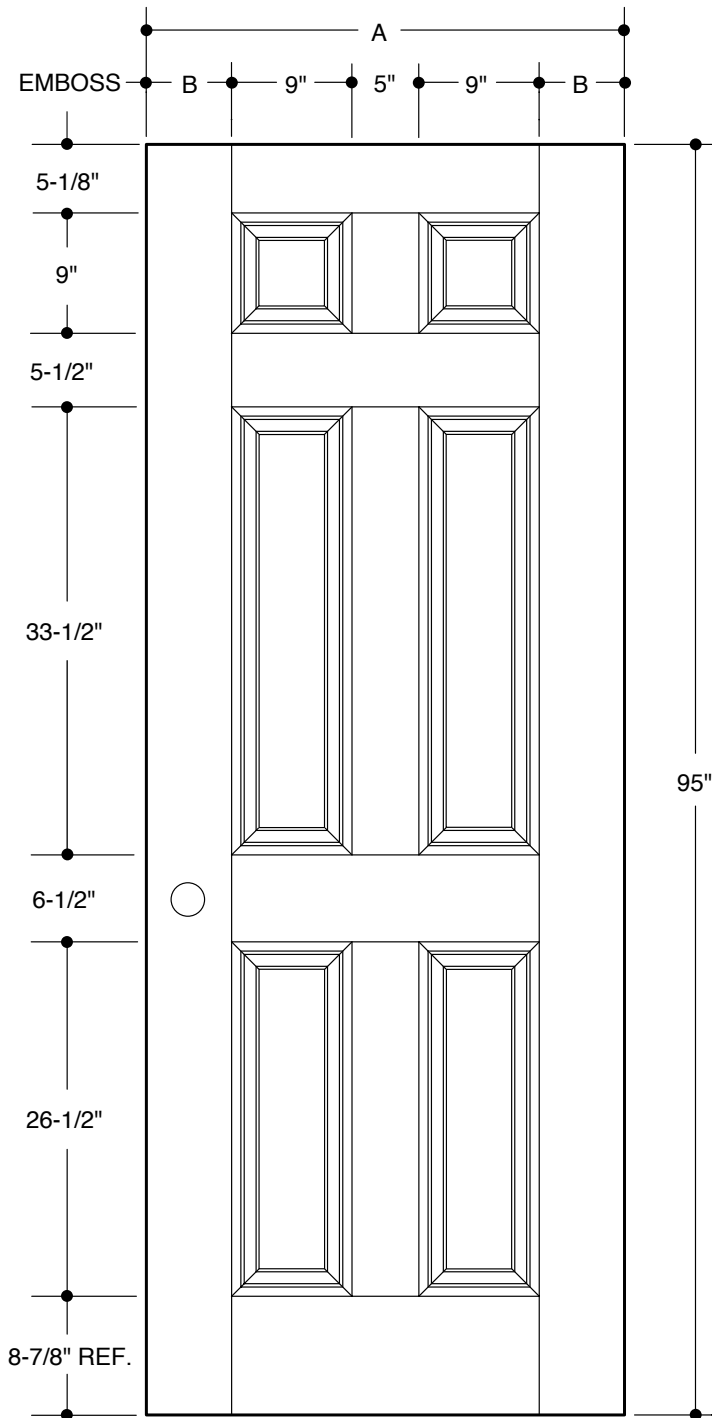

**8'0" 6-PANEL**

A	31-3/4"	2'8"
B	4-3/8"	
A	33-3/4"	2'10"
B	5-3/8"	
A	35-3/4"	3'0"
B	6-3/8"	

PART NO.	QTY.	DESCRIPTION
		BELLEVILLE™ 8'0" SMOOTH FIBERGLASS

Our continuing program of product improvement makes specifications, design and product detail subject to change without notice.

**8'0" NARROW 6-PANEL**

A	29-3/4"	<b>2'6"</b>
B	4-3/8"	

PART NO.	QTY.	DESCRIPTION
		BELLEVILLE™ 8'0" SMOOTH FIBERGLASS

Our continuing program of product improvement makes specifications, design and product detail subject to change without notice.