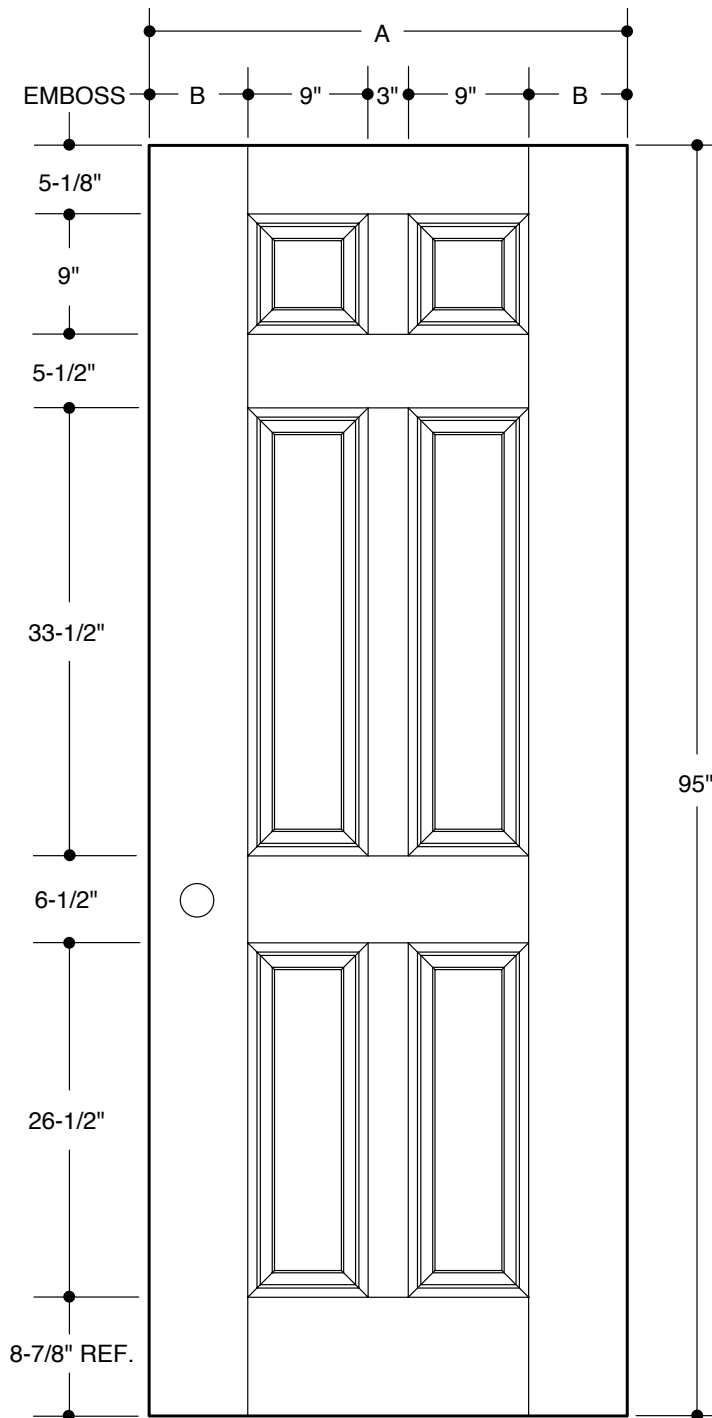

**8'0" 6-PANEL**

A	31-3/4"	2'8"
B	4-3/8"	
A	33-3/4"	2'10"
B	5-3/8"	
A	35-3/4"	3'0"
B	6-3/8"	

PART NO.	QTY.	DESCRIPTION
		BELLEVILLE™ 8'0" SMOOTH FIBERGLASS

Our continuing program of product improvement makes specifications, design and product detail subject to change without notice.

**8'0" NARROW 6-PANEL**

A	29-3/4"	<b>2'6"</b>
B	4-3/8"	

PART NO.	QTY.	DESCRIPTION
		BELLEVILLE™ 8'0" SMOOTH FIBERGLASS

Our continuing program of product improvement makes specifications, design and product detail subject to change without notice.