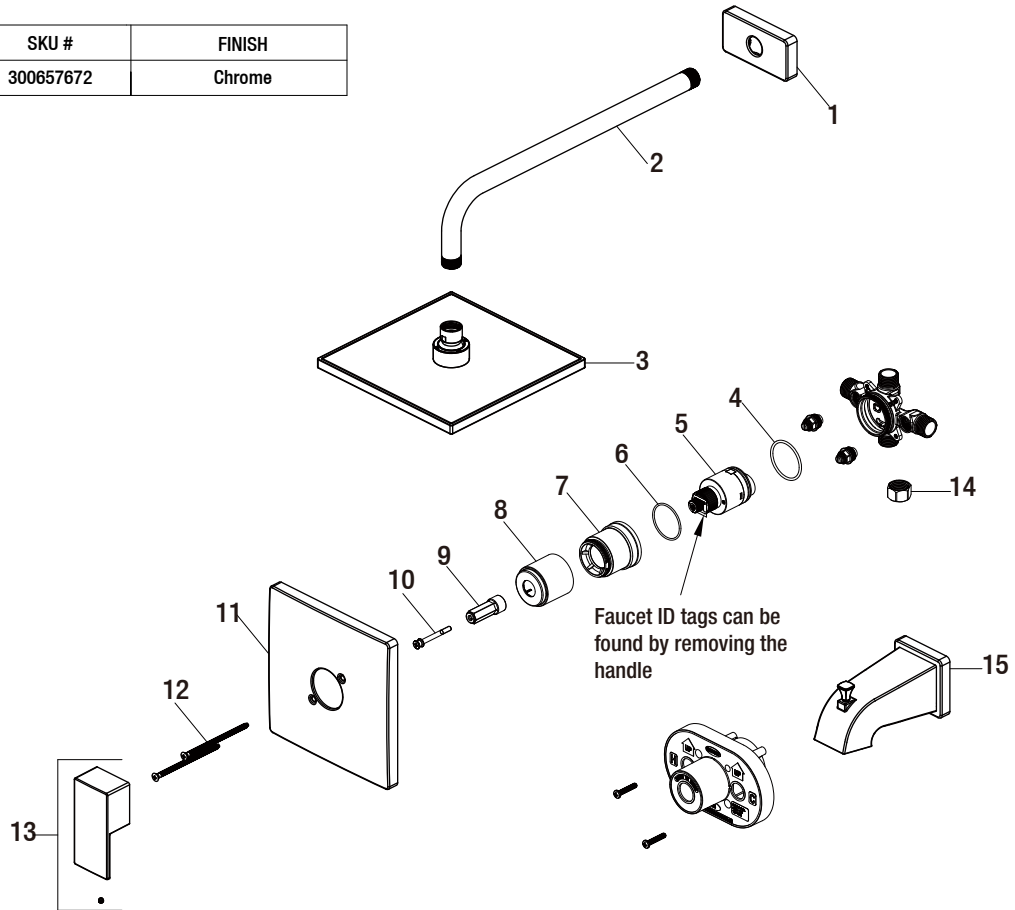

## Replacement Parts List

Marx Single-Handle 1-Spray Tub and Shower Faucet in Chrome

MODEL	SKU #	FINISH
HD873X-6401	300657672	Chrome

Many replacement parts can be purchased online or at your local store. Please use the table below to identify the part SKU number needed, go to [HOMEDEPOT.COM](http://HOMEDEPOT.COM), and check for online and store availability. If you can't find the part you are looking for, please call 1-855-HD-GLACIER.

Part	Description	Part #	Internet SKU #	Store SKU #
1	Shower flange	RP8059101		
2	Shower arm	RP8059201		
3	Showerhead	RP3829601		
4	O-ring	RP60101		
5	Cartridge	RP20075	<a href="#">202666286</a>	270530
6	O-ring	RP60091		
7	Bonnet nut	RP7043701		
8	Sleeve	RP8054001		

Part	Description	Part #	Internet SKU #	Store SKU #
9	Inverter	RP70556		
10	Screw	RP50188		
11	Escutcheon	RP8059301		
12	Escutcheon screw	RP5019701		
13	Handle assembly	RP1352201		
14	Plug	RP70365		
15	Spout	RP3307601		