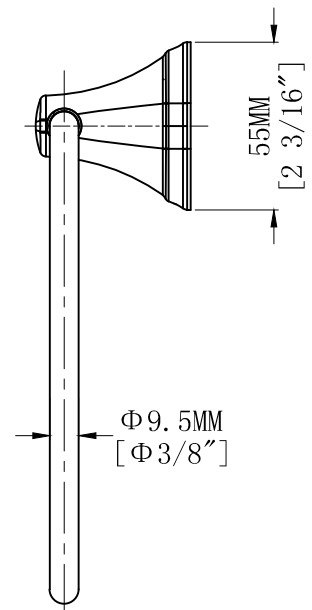

Glacier Bay Treyburn Robe Hook

MODEL	STORE SKU#	FINISH
BZ451600CP		Chrome

INSTALLATION DIMENSIONS