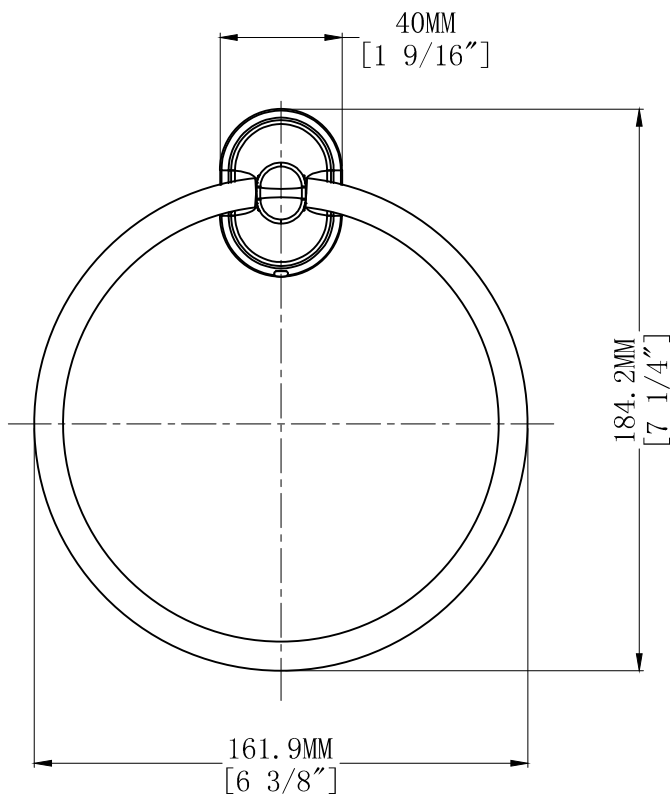

Glacier Bay Treyburn Robe Hook

MODEL	STORE SKU#	FINISH
BZ451600CP		Chrome

INSTALLATION DIMENSIONS