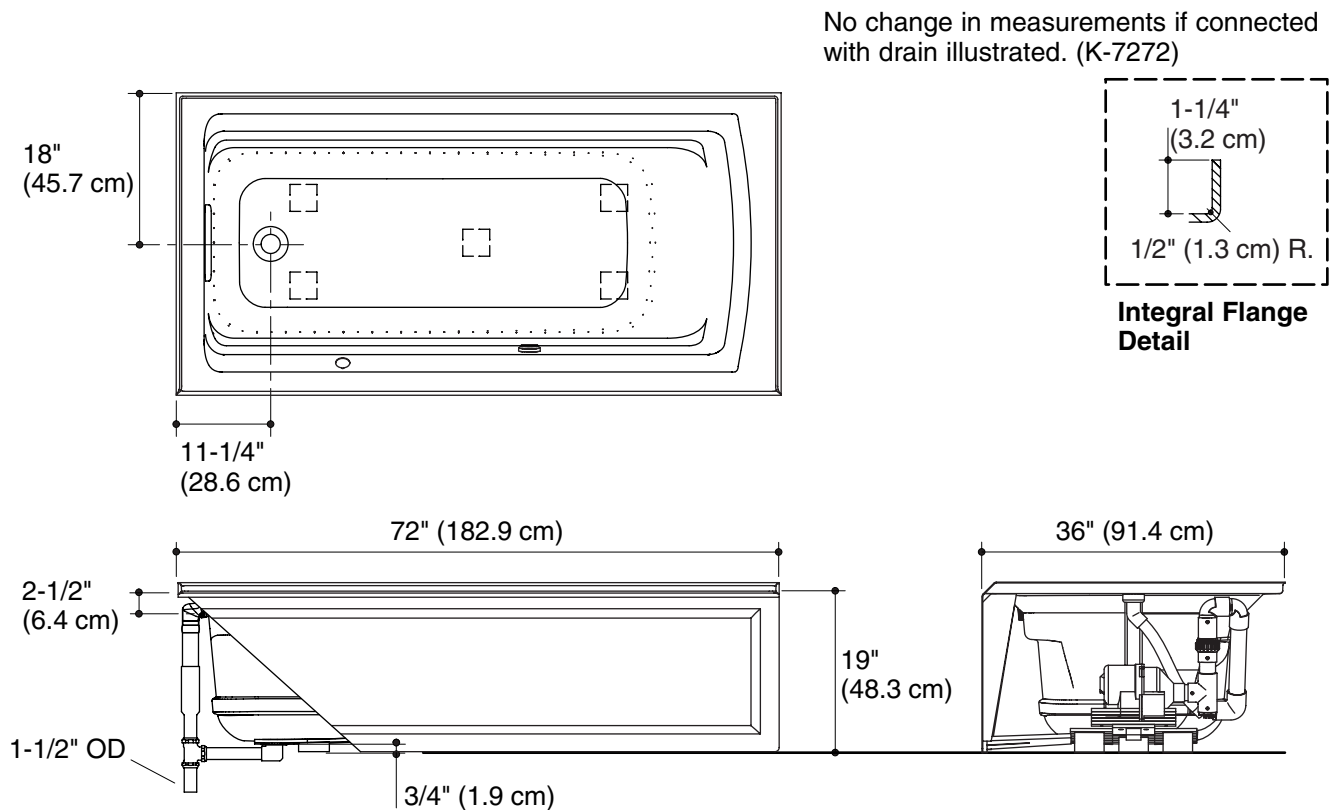

ARCHER™

Technical Information

Fixture*:	
Bathing well	
Basin area bottom	51-3/8" (130.5 cm) x 21" (53.3 cm)
Basin area top	64-1/2" (163.8 cm) x 30-1/2" (77.5 cm)
Weight	115 lbs (52.1 kg)
To overflow	
Water depth	15" (38.1 cm)
Capacity	72 gal (273 L)
* Approximate measurements for comparison only.	

Blower motor:	Heater	V	Hz	A
1 hp	300 W	120	60	5

Required Electrical Service

Dedicated circuit required, protected with Class A Ground-Fault Circuit-Interrupter (GFCI):	
Blower motor:	120 V, 15 A, 60 Hz
Blower motor is supplied with a 24" (61 cm) grounding-type plug-in cord.	

Installation Notes

Install this product according to the installation guide.

Floor support under this product must provide for a minimum of 42 lbs/square foot (201 kg/square meter) loading.

The hot water supply should be 70% of the capacity of the bath or greater. Installations will vary.

Product Diagram

ARCHER™ 6' (1.8 m) BUBBLEMASSAGE™ BATH WITH AIRJETS

Page 2 of 2
1071369-4-C

THE BOLD LOOK
OF **KOHLER**®