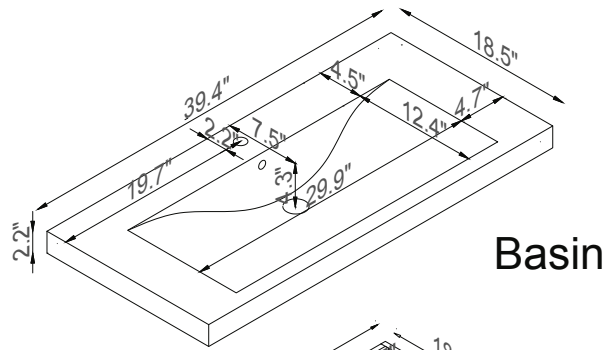

Streamline

Basin

Master Cabinet

K1500-098-40-51