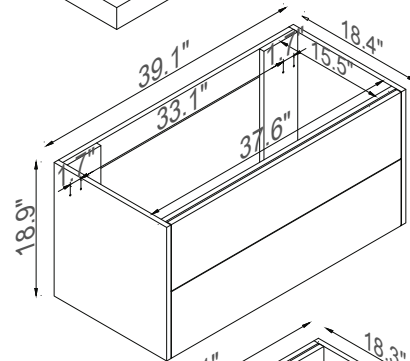

Streamline

Basin

Master Cabinet

K1500-098-40-51