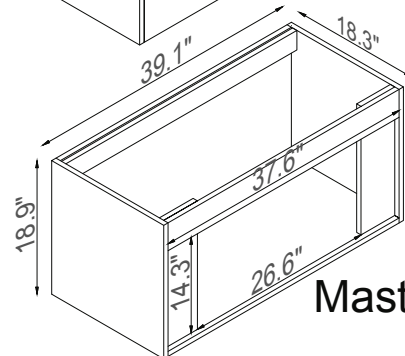

Streamline

Basin

Master Cabinet

K1500-098-40-51