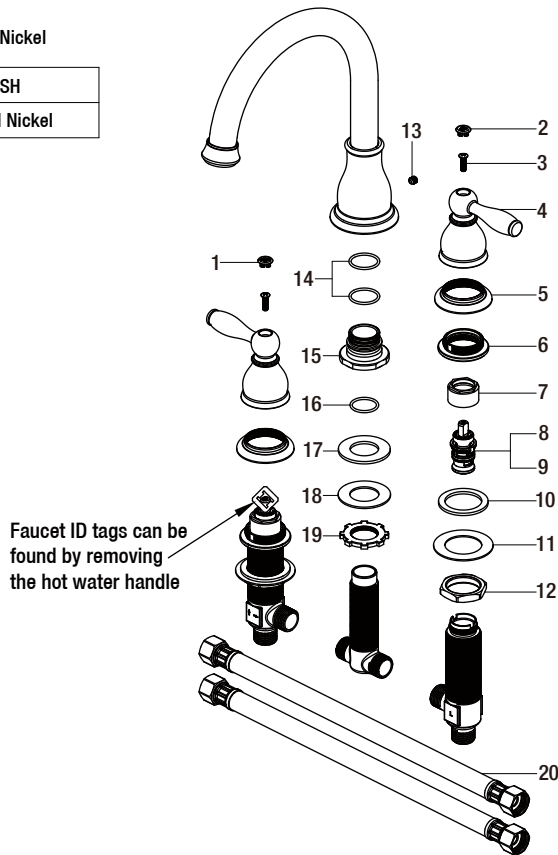

## Replacement Parts List

Mandouri 2-Handle Roman Tub Faucet in Brushed Nickel

MODEL	Internet SKU #	FINISH
HD67420-3104	300640882	Brushed Nickel

Many replacement parts can be purchased online or at your local store. Please use the table below to identify the part SKU number needed, go to [HOMEDEPOT.COM](http://HOMEDEPOT.COM), and check for online and store availability. If you can't find the part you are looking for, please call 1-855-HD-GLACIER.

Part	Description	Part #	Internet SKU #	Store SKU #
1	Index H	RP1000104	202666333	271685
2	Index C	RP1000204		
3	Screw	RP50005		
4	Handle	RP1352804		
5	Flange	RP8045104		
6	Flange	RP70342		
7	Bonnet nut	RP70001		
8	Cartridge H	RP20067	301158139	
9	Cartridge C	RP20068	301158129	
10	Rubber washer	RP64023		

Part	Description	Part #	Internet SKU #	Store SKU #
11	Metal washer	RP64024		
12	Nut	RP56014		
13	Screw	RP50054		
14	O-ring	RP60056		
15	Connector	RP70459		
16	O-ring	RP60094		
17	Rubber washer	RP64035		
18	Metal washer	RP64036		
19	Nut	RP56087		
20	Hose	RP70042		