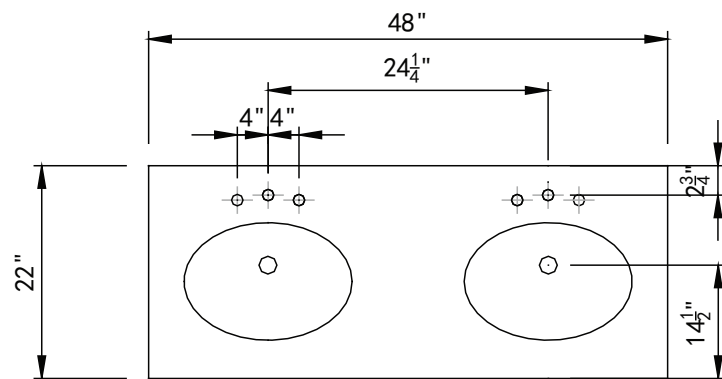

Double Sink Vanity

Model: HYP-0715-BB/T-UIC-48

Overall Dimensions

48" x 22" x 36"

FRONT VIEW

SIDE VIEW

TOP VIEW

BACK VIEW

*All dimension in inches unless otherwise specified. Dimensions subject to tolerance.