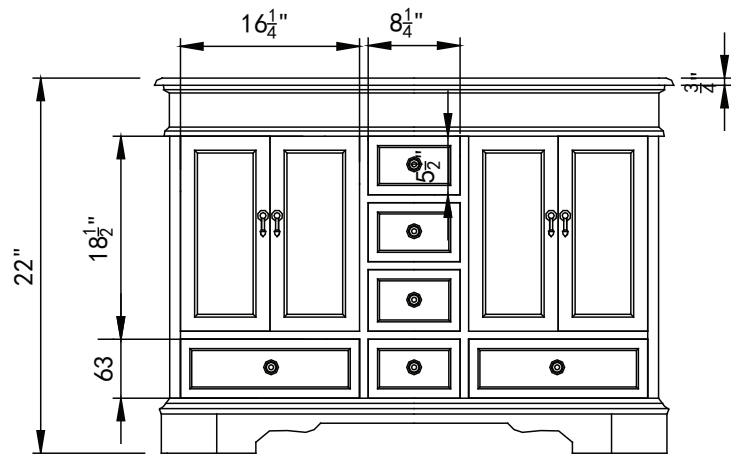

Double Sink Vanity

Model: HYP-0715-BB/T-UIC-48

Overall Dimensions

48" x 22" x 36"

FRONT VIEW

SIDE VIEW

TOP VIEW

BACK VIEW

*All dimension in inches unless otherwise specified. Dimensions subject to tolerance.