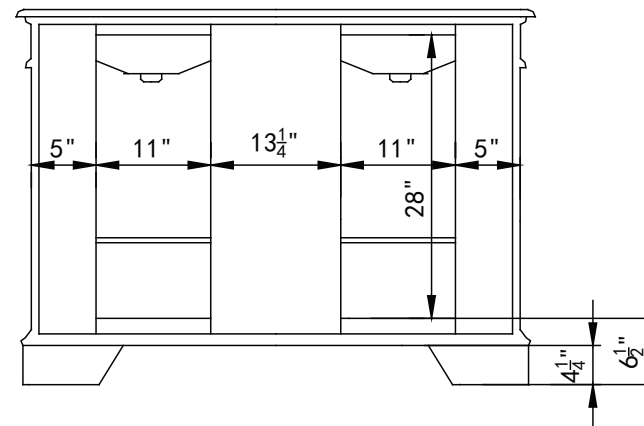

Double Sink Vanity

Model: HYP-0715-BB/T-UIC-48

Overall Dimensions

48" x 22" x 36"

FRONT VIEW

SIDE VIEW

TOP VIEW

BACK VIEW

*All dimension in inches unless otherwise specified. Dimensions subject to tolerance.