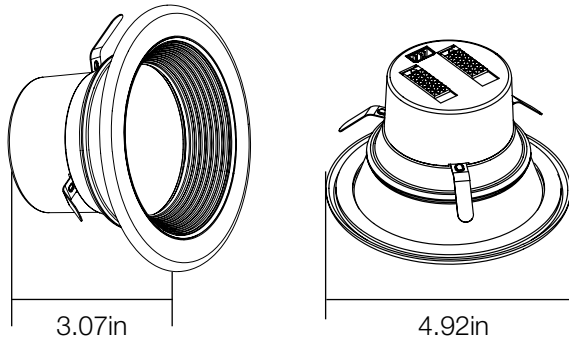

ADVANTAGES

- Lasts 50x Longer than Incandescent
- 65 / 75 / 87 Watt Bulb Replacement
- Dimmable 10% to 100% with no buzzing or flickering
- "Instant On" as low as -13°F
- 93 CRI Provides High Color Quality
- 5 White Color Options
- 3 Brightness Levels
- Black & White Baffles Included
- Fits Most 4in Recessed Housings
- 5 Year Warranty
- Adjust color of light with Integrated Switch to Warm White, Soft White, Neutral, Bright White or Daylight (2700K / 3000K / 3500K / 4000K / 5000K)
- US Patents - 10,091,855, 10,462,871, 10,492,262

SPECIFICATIONS

Model Number	53819101
SKU	1004522118
OSMID	309948321
Power	7W/10W/12.2W
AC Voltage, Frequency	120V, 60 Hz
Color Temp (nom.)	2700K/3000K/3500K/ 4000K/5000K
Operation Temp	-13°F ~ 113°F
CRI	93
Lumen Output (min.)	600 lm/800 lm/1014 lm
Dimming	YES
Lifetime Rating	L70/50000Hrs
Efficacy	83.1 lm/watt

PACKAGING

Weight (±0.5 lb)	0.44 lbs
Size (L x W x H) (±0.1 in)	4.92in x 4.92in x 3.07in
Box Dimensions	5.71in x 5.71in x 3.58in
Gross Weight	0.74 lbs
UPC	849489070278

DIMMER LIST

Dimmer Brand	Model #
Lutron	DVCL-153PR-WH
	CTCL-153PDH-WH
	TGCL-153PH-WH
	MACL-153MH-WH
	P-PKG1W-WH-R
Leviton	R62-06674-POW
	R12-06672-1LW
	R50-IPL06-10M
Eaton	AAL06-C1
	SAL06P-W-K

APPLICATIONS

Suitable for Wet Locations

INCLUDED IN BOX

- LED Downlight with Color Changing Technology(1)
- Medium Base Socket Adapter(1)
- Black Baffle (1)
- White Baffle (1)
- Baffle Removal Tool (1)

RECESSED MOUNT

Contact Information 1-877-527-0313 · WWW.HOMEDEPOT.COM