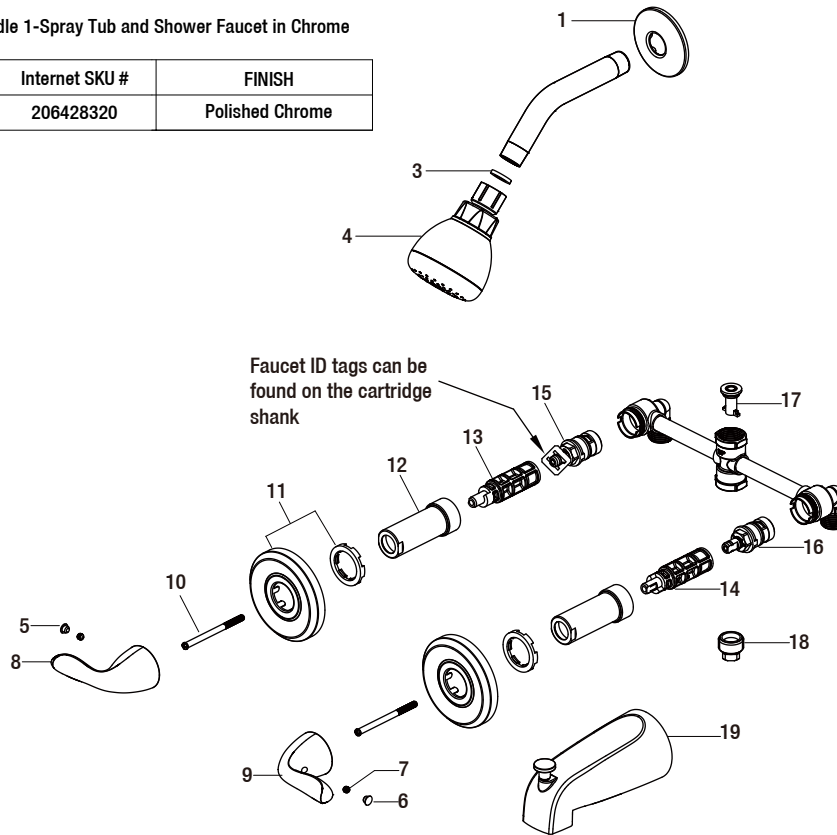

Replacement Parts List

Constructor 2-Handle 1-Spray Tub and Shower Faucet in Chrome

MODEL	Internet SKU #	FINISH
833CW-0001	206428320	Polished Chrome

Many replacement parts can be purchased online or at your local store. Please use the table below to identify the part SKU number needed, go to HOMEDEPOT.COM, and check for online and store availability. If you can't find the part you are looking for, please call 1-855-HD-GLACIER.

Part	Description	Part #	Internet SKU #	Store SKU #
1	Shower flange	RP3804601		
2	Shower arm	RP3804701		
3	Washer	RP64217		
4	Shower head	RP3826101		
5	Index (H)	RP10004		
6	Index (C)	RP10005		
7	Set screw	RP50002		
8	Handle (H)	RP1314701		
9	Handle (C)	RP1314801		

Part	Description	Part #	Internet SKU #	Store SKU #
10	Screw	RP50178		
11	Flange	RP8038701		
12	Bonnet	RP7015401		
13	Connector (H)	RP70358		
14	Connector (C)	RP70359		
15	Cartridge (H)	RP20013	206136336	
16	Cartridge (C)	RP20014	206136359	
17	Diverter	RP70160		
18	Plug	RP70153		
19	Spout	RP3305201		695353