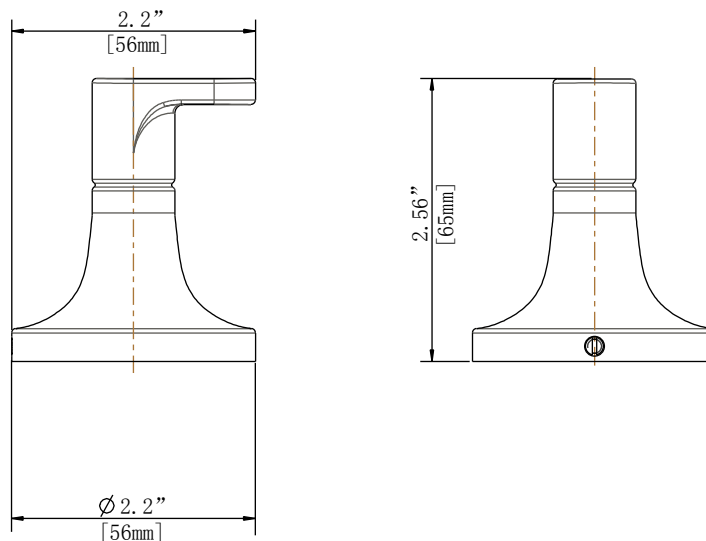

Glacier Bay Myer Contemporary Series Robe Hook

| MODEL | SKU# | FINISH |
|------------|-----------|--------|
| 20160-0301 | 304778437 | Chrome |

FEATURES

- 2.36"L x 2.98"W x 3.08"H
- Coordinates with Myer Contemporary Series Bath Products
- Easy Installation
- Includes Mounting Hardware and Plastic Anchors
- Tools Required for Installation:
 - Drill with 1/4" Drill Bit
 - Philips Screwdriver
 - Small Flat Head Screwdriver

WARRANTY

- Limited Lifetime Warranty

INSTALLATION DIMENSIONS

Glacier Bay reserves the right to make changes in specifications and materials and to change and discontinue models, both without the notice or obligation. Dimensions are for reference only.