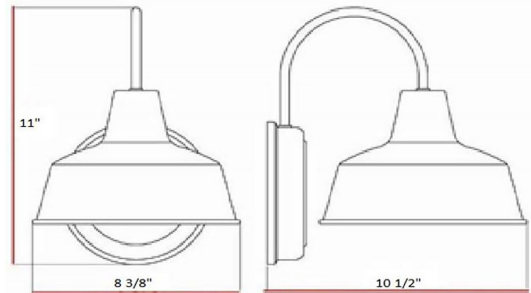

Mason I-Light Outdoor Down light 8"
Oil Rubbed Bronze

SPECIFICATIONS

MOUNTING:	Wall Mount	LED BRIGHTNESS (LUMENS):	N/A
SLOPED CEILING ADAPTABLE:	N/A	LED COLOR CORRELATED TEMPERATURE (CCT):	N/A
LAMP TYPE 1:	1 lamp 60W Incandescent A19 Medium base bulb	LED COLOR RENDERING INDEX (CRI):	N/A
BULB INCLUDED:	No	LED EFFICACY:	N/A
WATTS PER BULB:	60W	LED AVERAGE RATED LIFE:	N/A
TOTAL WATTAGE:	60W	ENERGY EFFICIENT:	No
DIMMABLE:	Yes	LIGHTING AMPS:	0.5
MATERIAL CONSTRUCTION:	Steel	VOLTAGE:	120V
ASSEMBLED DIMENSIONS:	8.38" L x 11" H x 10.5" D		
WEIGHT:	2.28 lbs.		
BACKPLATE DIMENSIONS:	6.13" H x 6.13" W		
CANOPY CEILING DIMENSIONS:	N/A		
GLASS/SHADE DIMENSIONS:	5.5" H x 8.25" L x 8.25" D		
GLASS/SHADE MATERIAL:	Metal		
GLASS/SHADE TYPE:	N/A		
GLASS/SHADE COLOR:	Oil Rubbed Bronze		