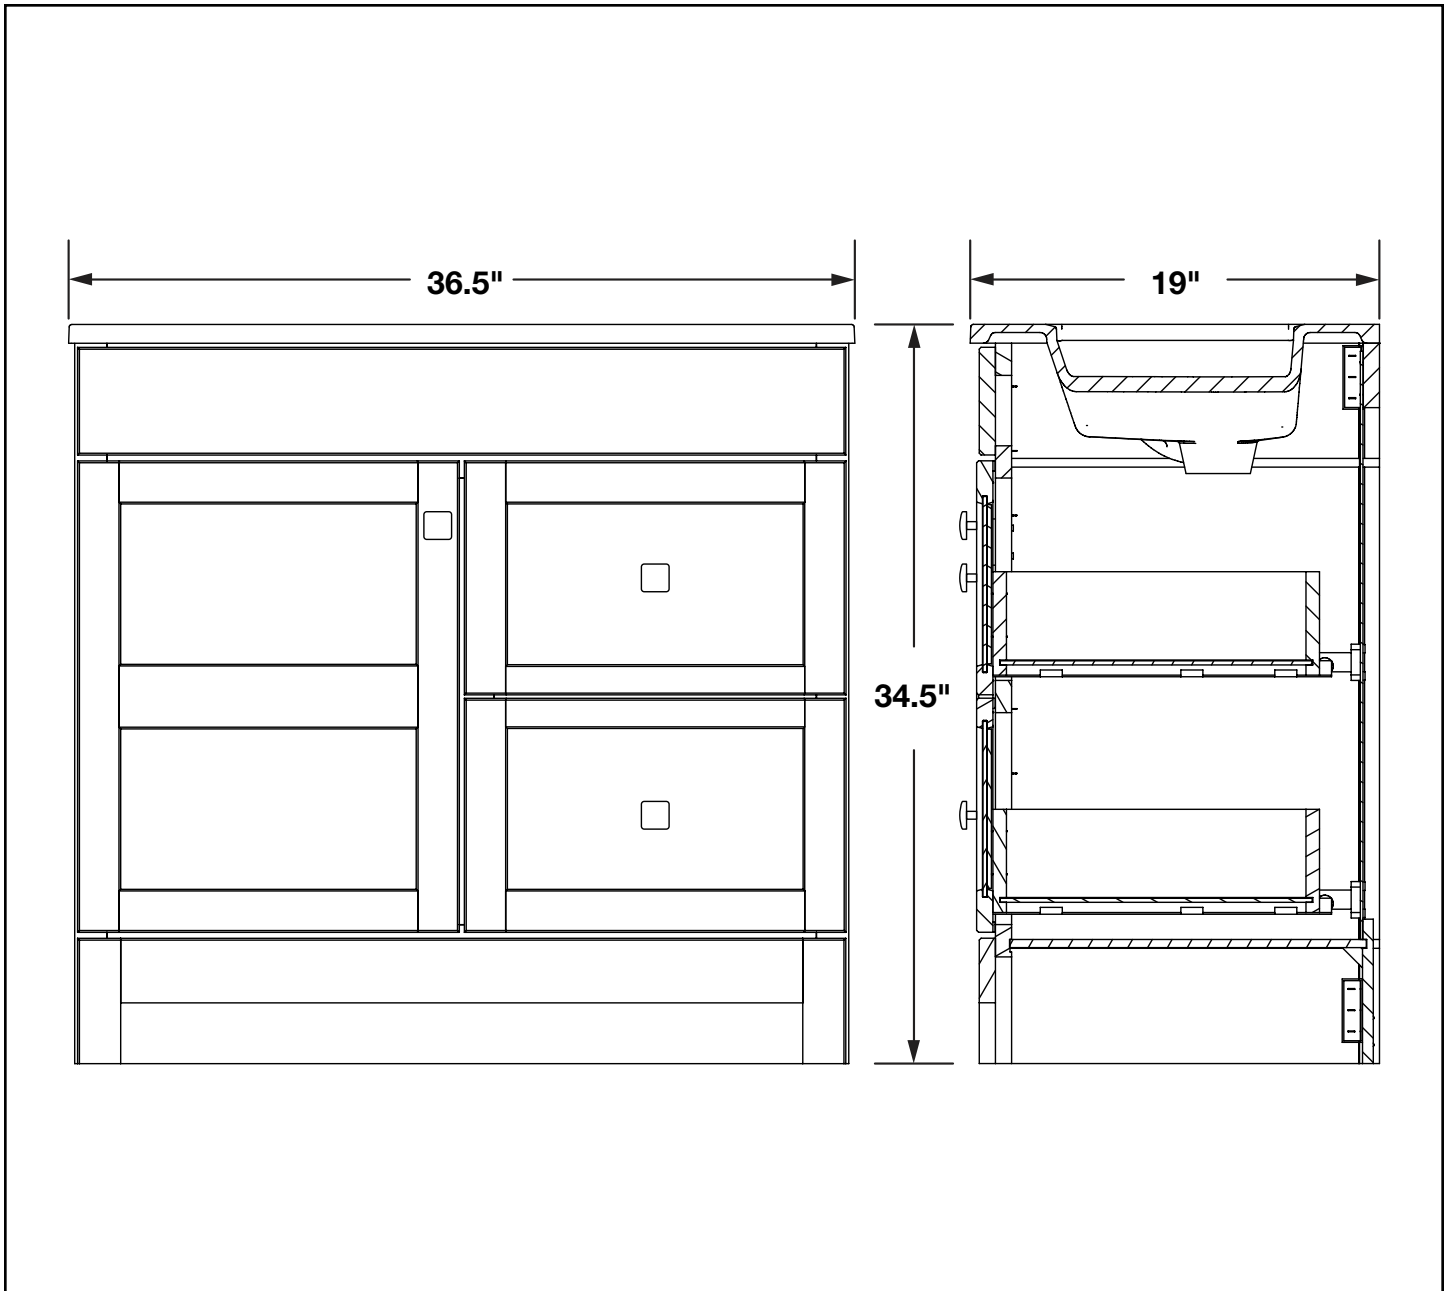

GLACIER BAY®

ARTISAN SERIES - CHESTNUT

36" Vanity Cabinet with Top
PPARTCHT36D/PPARTCHT36DY

The information contained in this drawing is the sole property of RSI Home Products.
Any reproduction in part or as a whole without the written permission of RSI Home Products is prohibited.