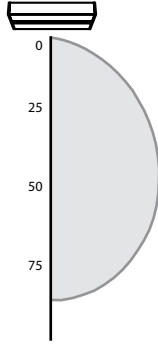

Photometric Data

2700K NUC-3-08 200lm*

Luminaire	2700K
Input Voltage (VAC)	120
System Level Power (W)	3.16
Delivered Lumens (Lm)	202
System Efficacy (Lm/W)	63.92
Correlated Color Temp (K)	2754
Color Rendering Index (CRI)	91 R9=55

Zonal Lumen Summary**

Zone	Lumens	% of Luminaire
0-30	62	31.59%
0-40	99	50.47%
0-60	166	84.20%
0-90	202	100.00%
90-180	0	0.00%
0-180	202	100.00%

*Integrating sphere data
**Type C Goniophotometer data