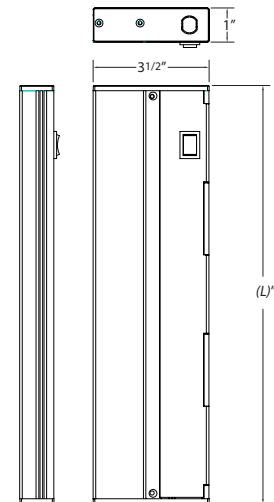

NUC-3

LED Under Cabinet

Project _____

Date _____

Type _____

Product Description

Light up those dark areas of your counter space with our new and improved LED Under cabinet lights. The NICOR® LED Under cabinet fixtures provide warm color and cool operating temperatures. Their low, 1" profile keeps the fixture unobtrusive and out of view. Our LED Under cabinets are also ecologically friendly and efficient, providing more than 50,000 hours of lighting that is not only beautiful but inexpensive.

Construction

Low profile aluminum housing, with on/off rocker switch, available in either White, Oil-Rubbed Bronze, Black, or Nickel

Optical System

Even lighting with specially designed diffuser to prevent "hot spots" on counter tops

Electrical

Greater than 90 CRI with R9 greater than 50
Utilizes high performing CREE® LEDs
Dimmable with most Triac dimmers
Custom low-profile driver engineered for optimal dimming across all sizes
Operating temperature rating of 0°F to 120°F (-18°C – 49°C)
120V line voltage no transformer
L70 rated for greater than 60,000 hours
TM-21 Projected L70(10k) life >96,000 hours
LM-79, LM-80 testing performed in accordance with IESNA standards

Finish

Available in: Black, Nickel, White, and Oil-Rubbed Bronze

Installation

Easy surface mount installation

Warranty

5-year limited system warranty standard

PRODUCT INFORMATION

Color Temperature: 2700 K

LED Type: Cree ML-E

LED Lifetime (Hrs): >60,000

Dimensions: **Height:** 1" **Width:** 3 1/2" **Length:** Varies

Power Draw (W):	Length	Power(W)	Lumens:	Length	Lumens
Varies based on length and output selection	8"	3.16W	Varies based on length	8"	202
	12 1/2"	5.23W		12 1/2"	332
	21 1/2"	7.72W		21 1/2"	484
	30"	10.72W		30"	690
	40"	14.06W		40"	917

Ordering Information

Example: NUC-3-12-NK

Series	Version	Length	Housing Color
NUC	3	08 (8 inches)	BK (black)
		12 (12 1/2 inches)	NK (nickel)
		21 (21 1/2 inches)	OB (oil-rubbed bronze)
		30 (30 inches)	WH (white)
		40 (40 Inches)