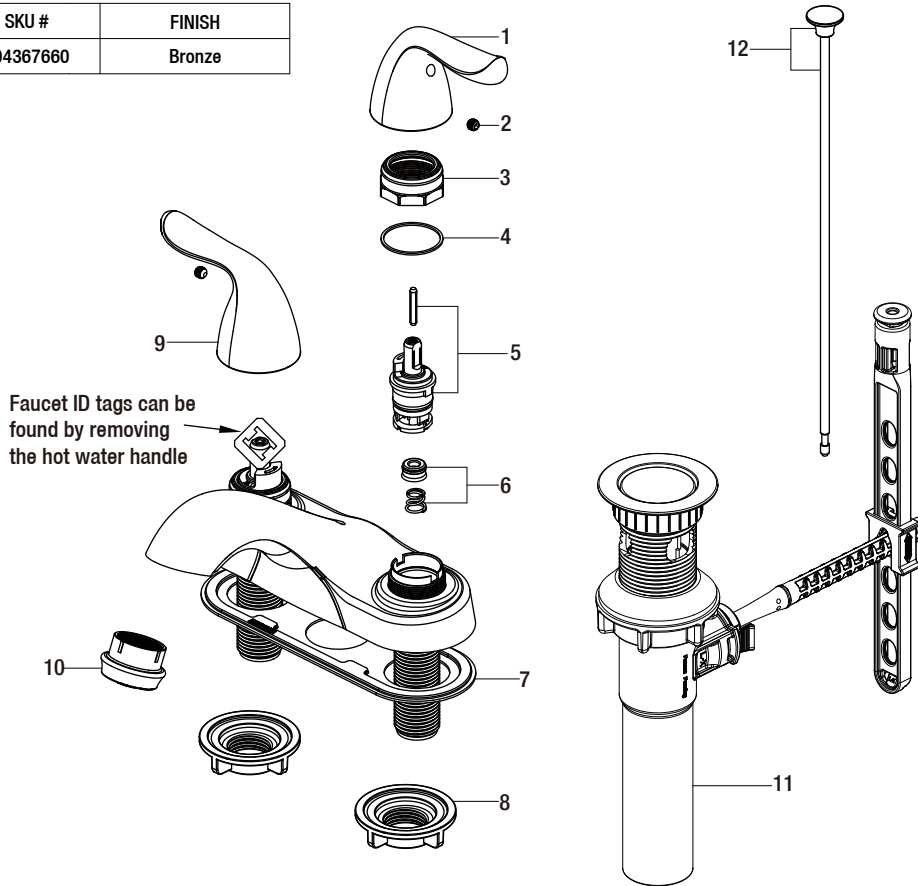

Replacement Parts List

Constructor 4 in. Centerset 2-Handle Low-Arc Bathroom
Faucet in Bronze

MODEL	SKU #	FINISH
HD67499W-6A27H2	304367660	Bronze

Many replacement parts can be purchased online or at your local store. Please use the table below to identify the part SKU number needed, go to HOMEDEPOT.COM, and check for online and store availability. If you can't find the part you are looking for, please call 1-855-HD-GLACIER.

Part	Description	Part #	Internet SKU #	Store SKU #
1	Handle (C)	RP1314827H2		
2	Set screw	RP50002		
3	Bonnet nut	RP70435	206864739	
4	Washer	RP64124		
5	Cartridge & Screw	RP50168		
6	Seat & Spring	RP22008		
7	Gasket	RP80205		

Part	Description	Part #	Internet SKU #	Store SKU #
8	Mounting nut	RP56001	203193994	579276
9	Handle (H)	RP1314727H2		
2	Set screw	RP50002		
10	Aerator and Housing	RP3021627H2		
11	ClickInstall™ drain assembly	RP4022827H2		
12	Lift rod	RP4023527H2		