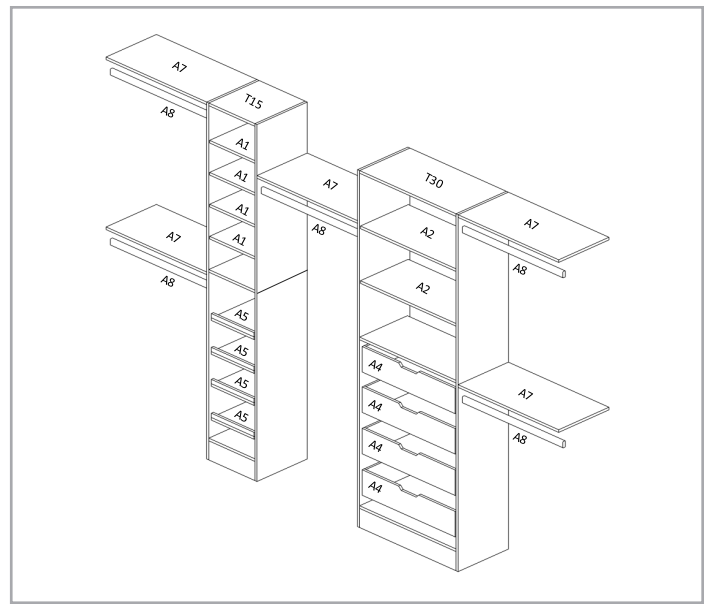

ASSEMBLY GUIDE

Reach In Closet Kit RI90-180

This Kit consists of 17 cartons, they are as follows:

QUANTITY	IDENTIFIER	DESCRIPTION
2	A1	Adjustable Shelf Pack for 15" Wide Utility Tower
1	A2	Adjustable Shelf Pack for 30" Wide Utility Tower
2	A5	Slide Out Shelf Pack for 15" Wide Utility Tower
1	T15	15" W x 84" H x 15" D Utility Tower
1	T30	30" W x 84" H x 15" D Utility Tower
5	A8	45" Long Closet Hang Rod
4	A4	Rollout Tray (Drawer Kit) for 30" Wide Utility Tower
5	A7	45" Long Closet Shelf Kit