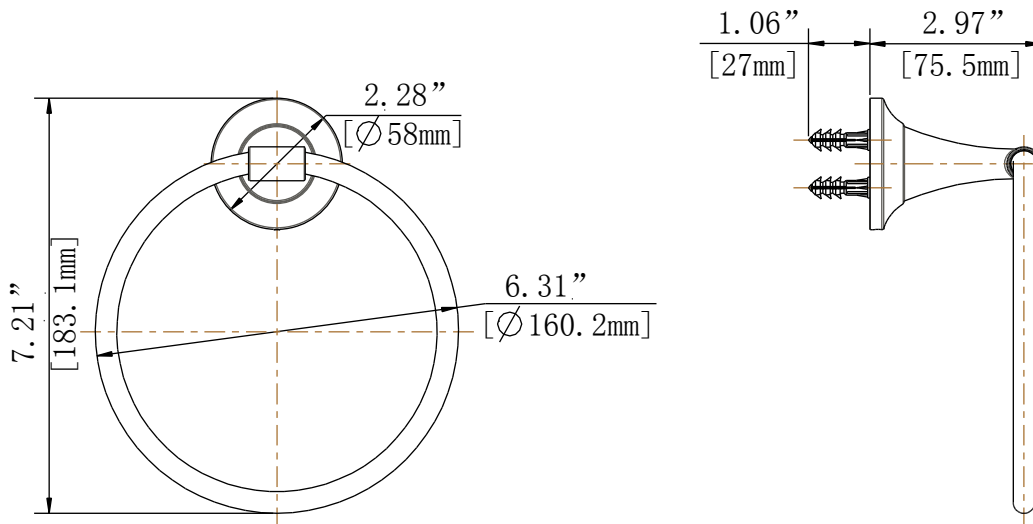

**1500 Series
Classic Collection**

Towel Ring

MODEL	FINISH
20118-0501	Chrome Polished
20118-0504	Brushed Nickel PVD

Available for purchase or special order at Home Depot stores.