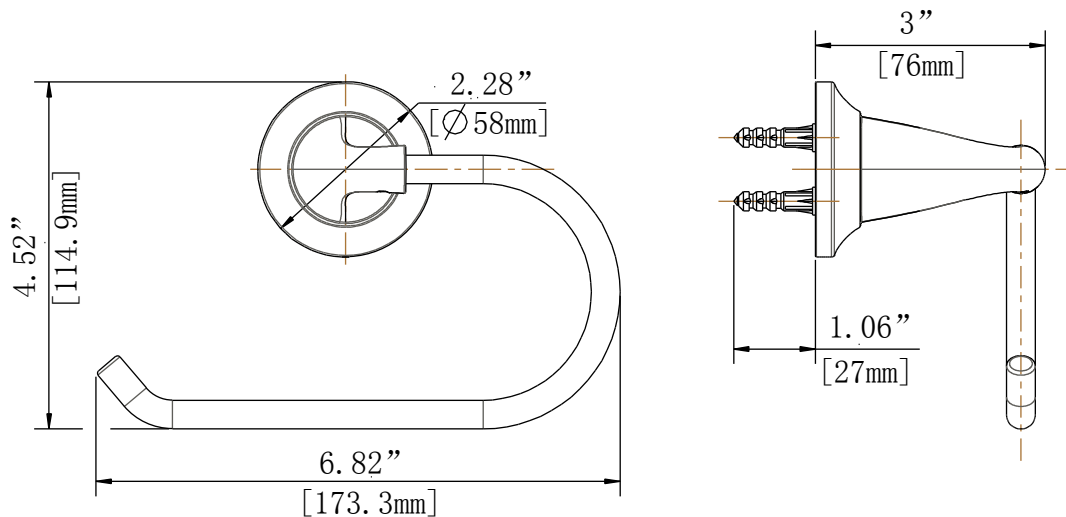

INSTALLATION DIMENSIONS

Glacier Bay reserves the right to make changes in specifications and materials and to change and discontinue models, both without notice or obligation. Dimensions are for reference only.