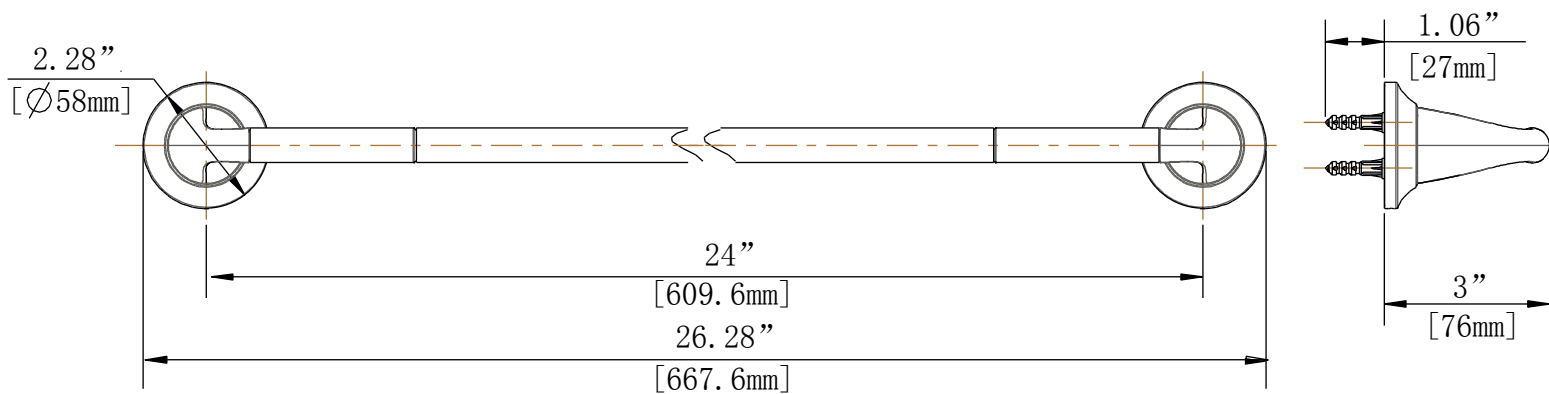

## FEATURES

- 26.28" L x 2.28"W x 3"H
- Coordinates with 1500 Series Bath Products
- Easy Installation
- Includes Mounting Hardware and Plastic Anchors
- Tools Required for Installation:
  - Drill with 1/4" Drill Bit
  - Philips Screwdriver
  - Small Flat Head Screwdriver

## 1500 Series Classic Collection

24in Expandable Towel Bar

MODEL	FINISH
20118-6001	Chrome Polished
20118-6004	Brushed Nickel PVD

Available for purchase or special order at Home Depot stores.

## FEATURES

- 6.82"L x 4.52"W x 3"H
- Coordinates with 1500 Series Bath Products
- Easy Installation
- Includes Mounting Hardware and Plastic Anchors
- Tools Required for Installation:
  - Drill with 1/4" Drill Bit
  - Philips Screwdriver
  - Small Flat Head Screwdriver

**FEATURES**

- 6.31" L x 7.21" W x 2.97" H
- Coordinates with 1500 Series Bath Products
- Easy Installation
- Includes Mounting Hardware and Plastic Anchors
- Tools Required for Installation:
  - Drill with 1/4" Drill Bit
  - Phillips Screwdriver
  - Small Flat Head Screwdriver