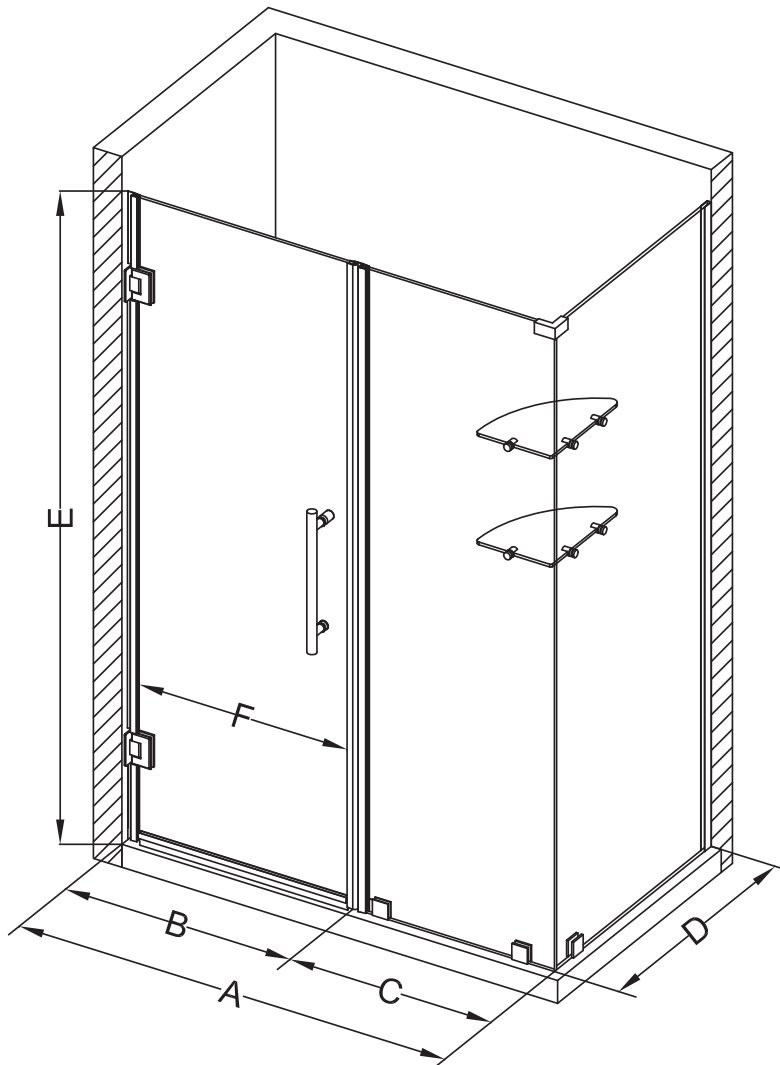

# Aston Bromley GS SEN962-7133

MODEL	WALL OPENING (A)	DOOR PANEL (B)	FIXED PANEL (C)	RETURN PANEL (D)	HEIGHT (E)	DOOR WALK THROUGH (F)
SEN962-713330-10	70 1/4"-71 1/4"	32 5/8"	37 5/8"	30"-30 3/8"	72"	30 5/8"-31 5/8"
SEN962-713332-10	70 1/4"-71 1/4"	32 5/8"	37 5/8"	32"-32 3/8"	72"	30 5/8"-31 5/8"
SEN962-713334-10	70 1/4"-71 1/4"	32 5/8"	37 5/8"	34"-34 3/8"	72"	30 5/8"-31 5/8"
SEN962-713336-10	70 1/4"-71 1/4"	32 5/8"	37 5/8"	36"-36 3/8"	72"	30 5/8"-31 5/8"
SEN962-713338-10	70 1/4"-71 1/4"	32 5/8"	37 5/8"	38"-38 3/8"	72"	30 5/8"-31 5/8"